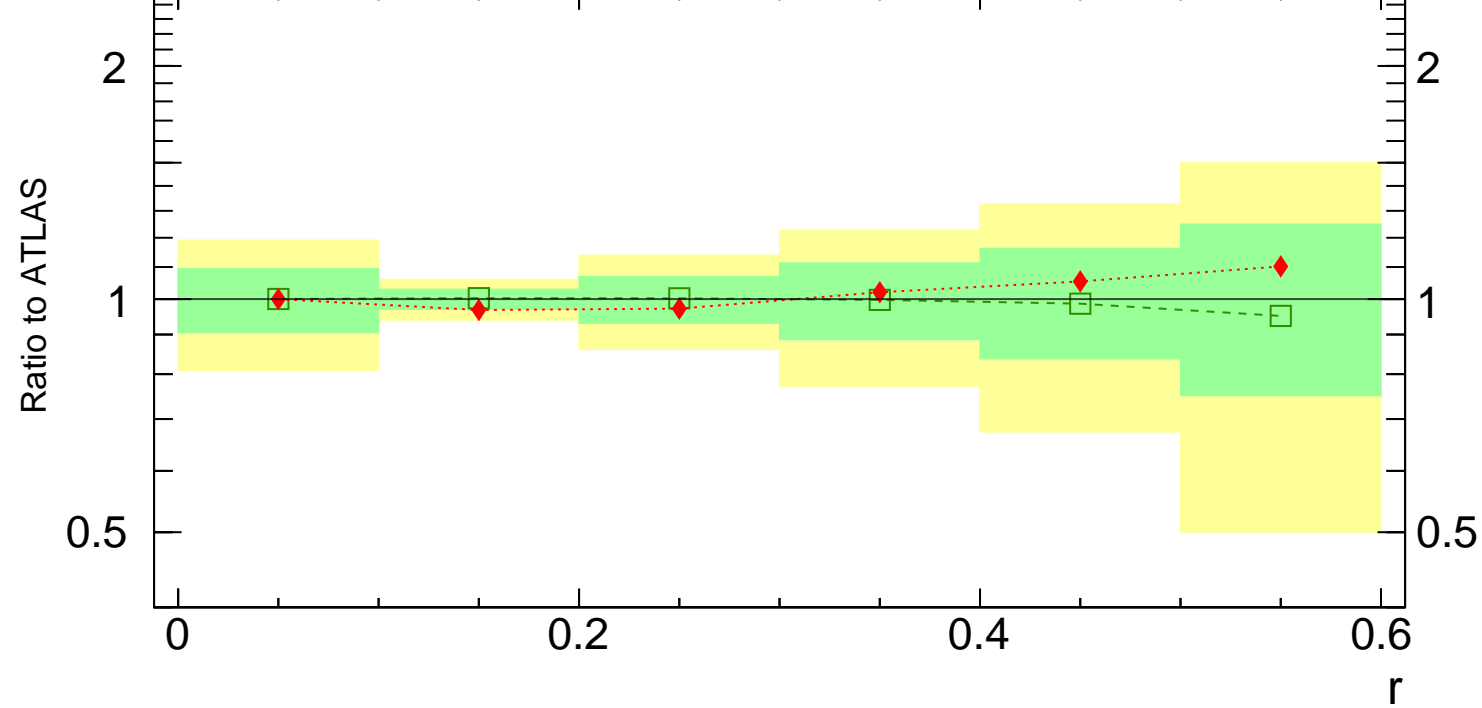

7000 GeV pp

Jets

Rivet 3.1.0, $\geq 5.4M$ events
mcplots.cern.ch [arXiv:1306.3436]