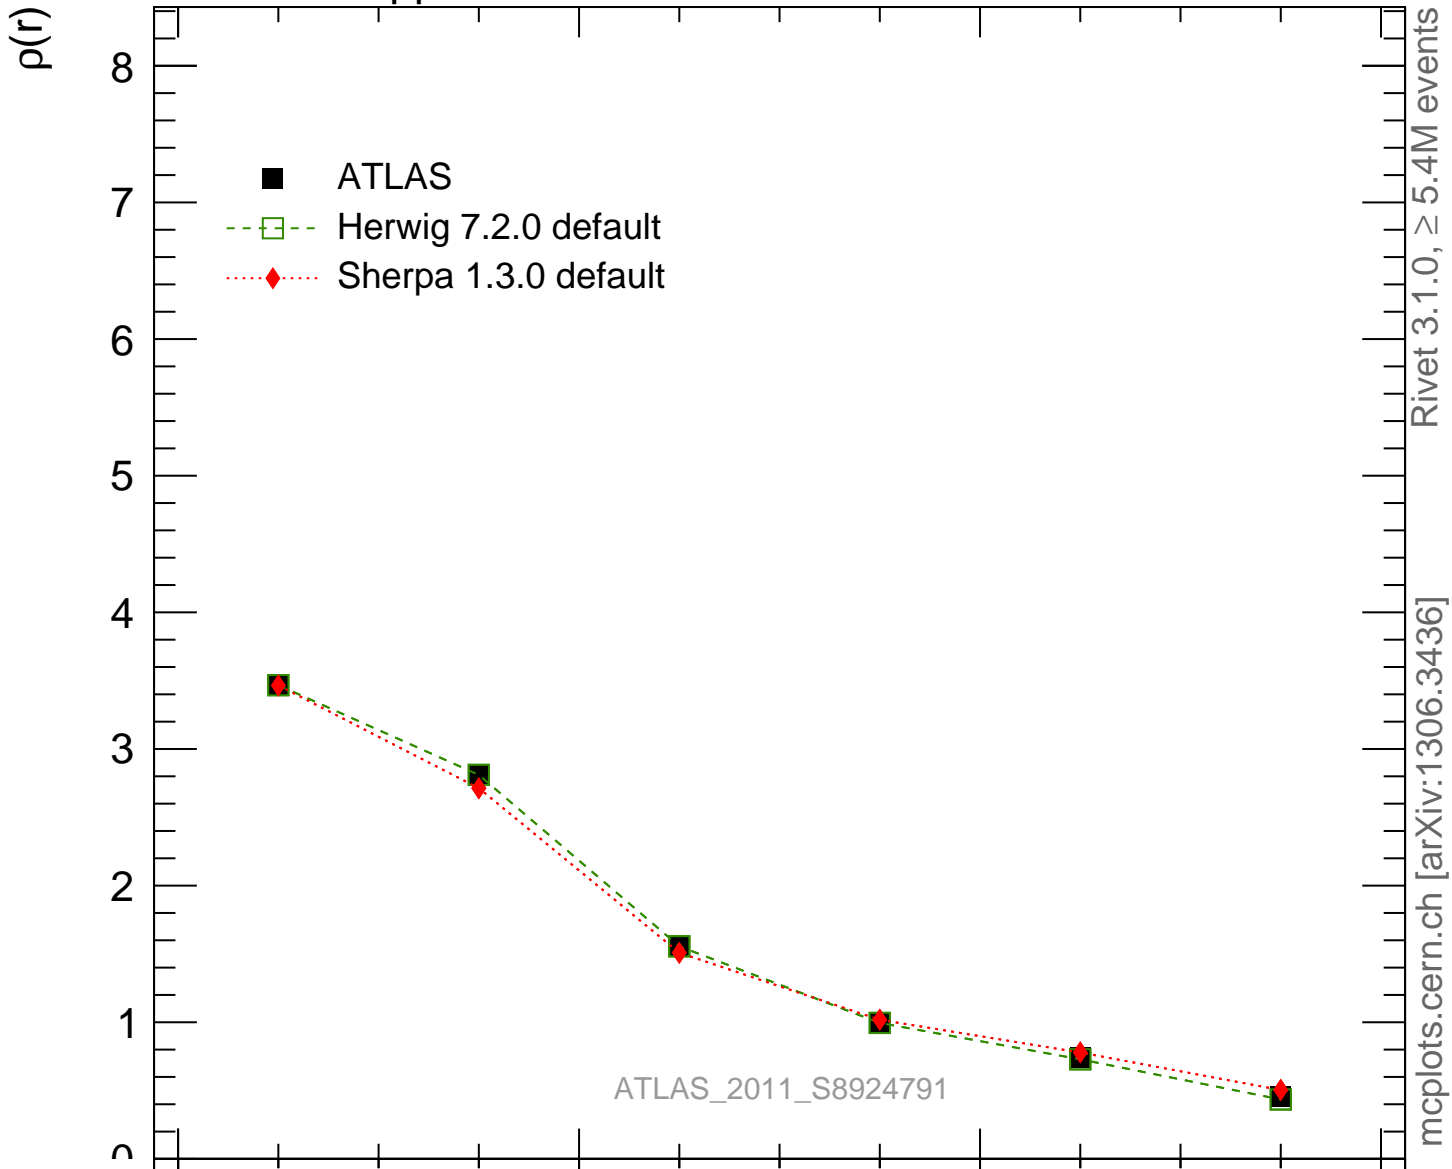

7000 GeV pp

Jets

Rivet 3.1.0, $\geq 5.4M$ events
mcplots.cern.ch [arXiv:1306.3436]