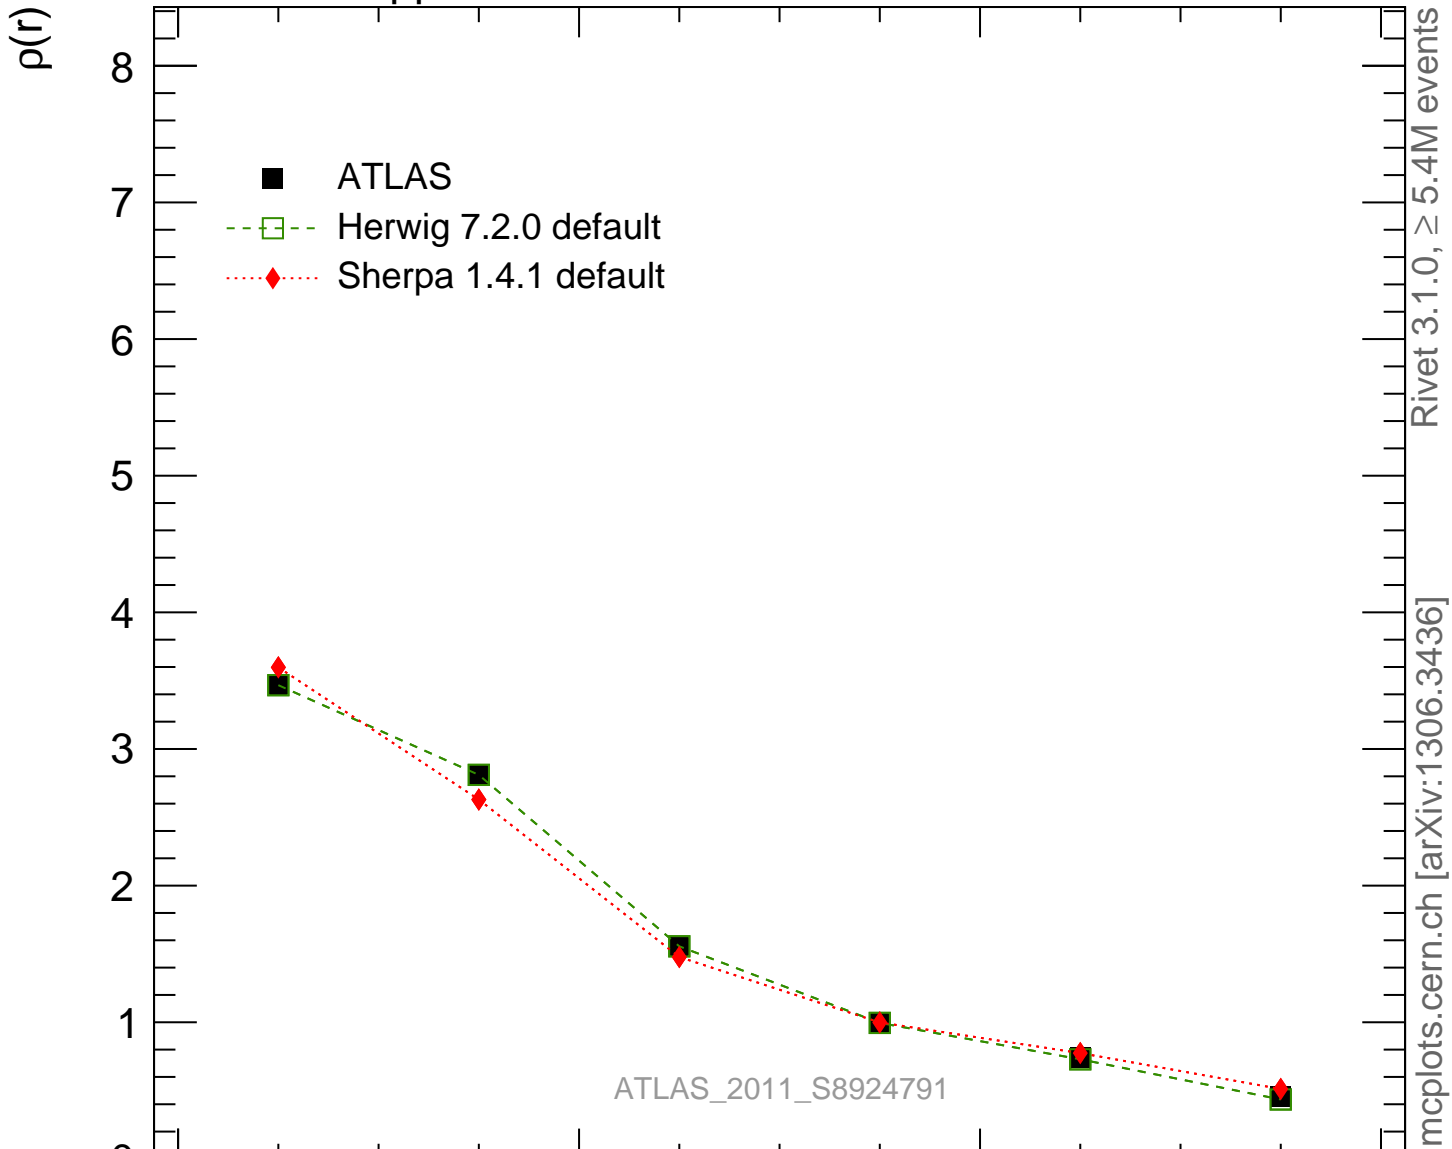

7000 GeV pp

Jets

Rivet 3.1.0,  $\geq 5.4M$  events  
mcplots.cern.ch [arXiv:1306.3436]