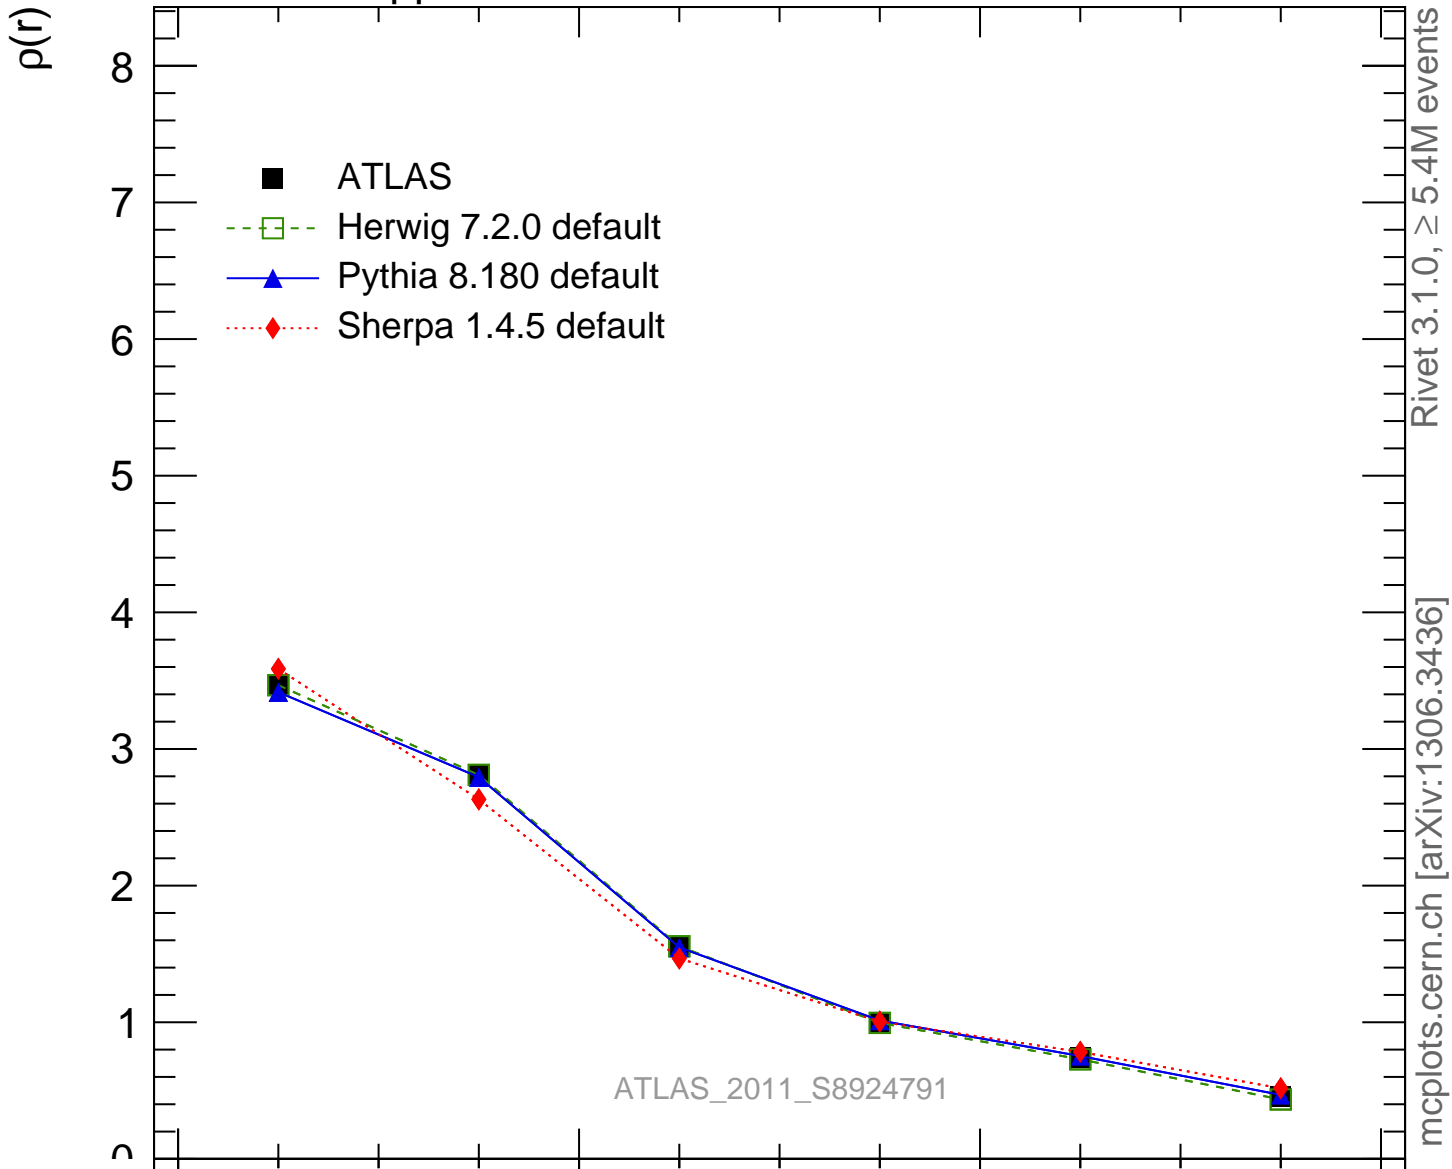

7000 GeV pp

Jets

Rivet 3.1.0,  $\geq 5.4M$  events  
mcplots.cern.ch [arXiv:1306.3436]