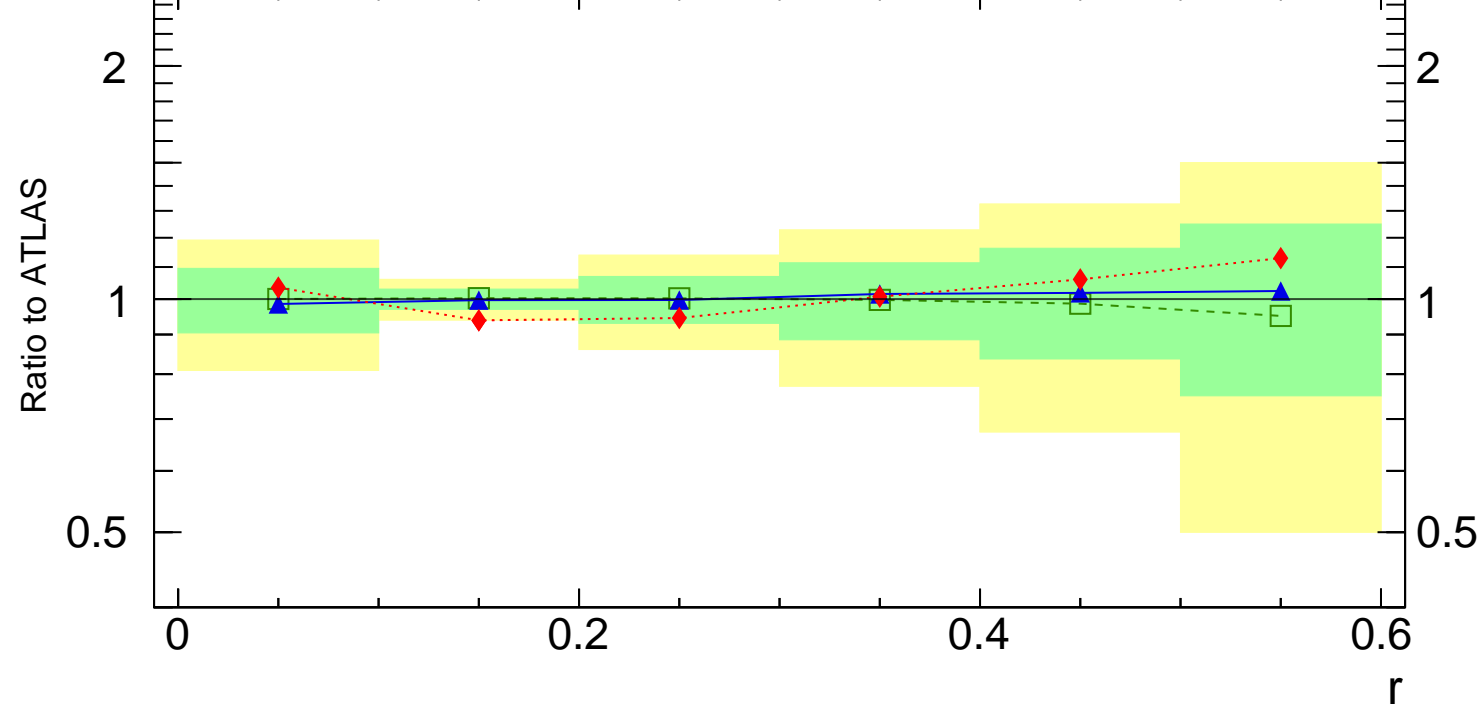

7000 GeV pp

Jets

Rivet 3.1.0,  $\geq 5.4M$  events  
mcplots.cern.ch [arXiv:1306.3436]