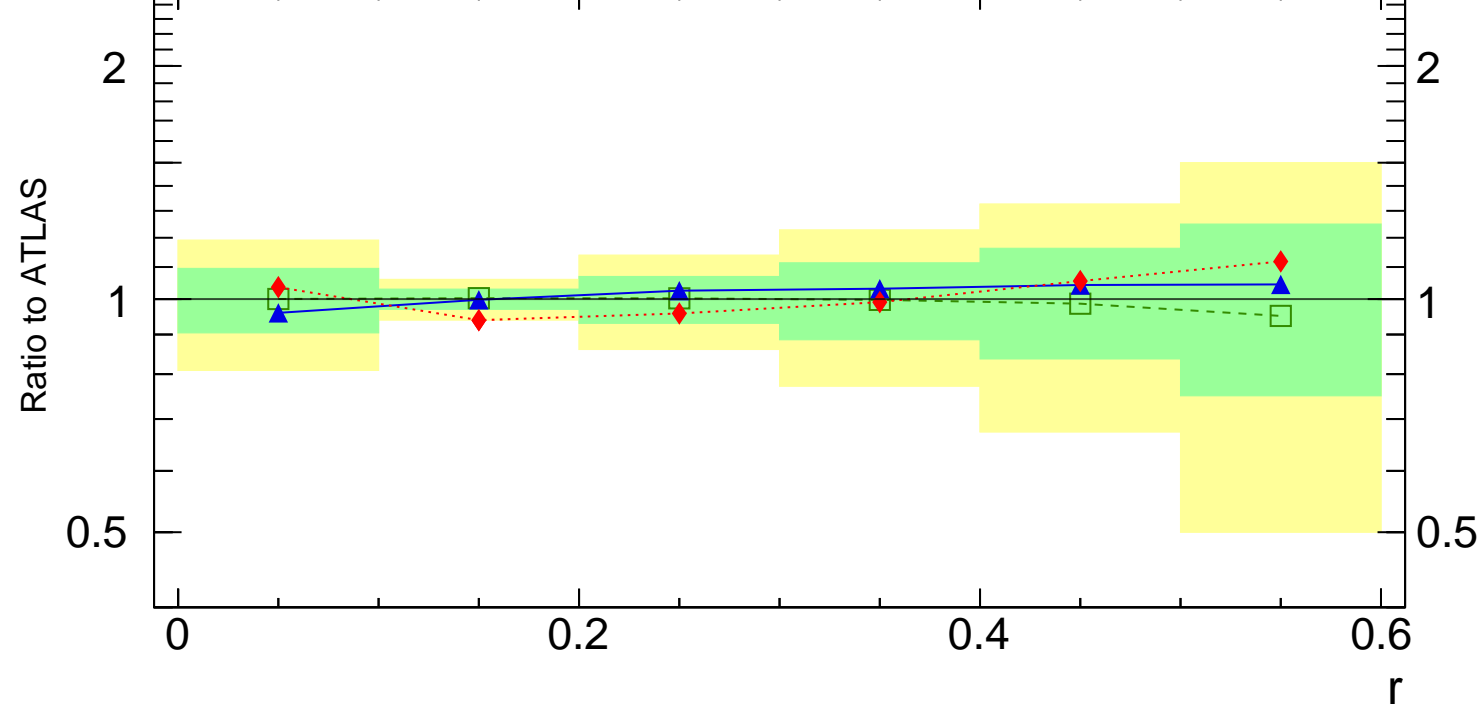

7000 GeV pp

Jets

Rivet 3.1.0, $\geq 5.4M$ events
mcplots.cern.ch [arXiv:1306.3436]