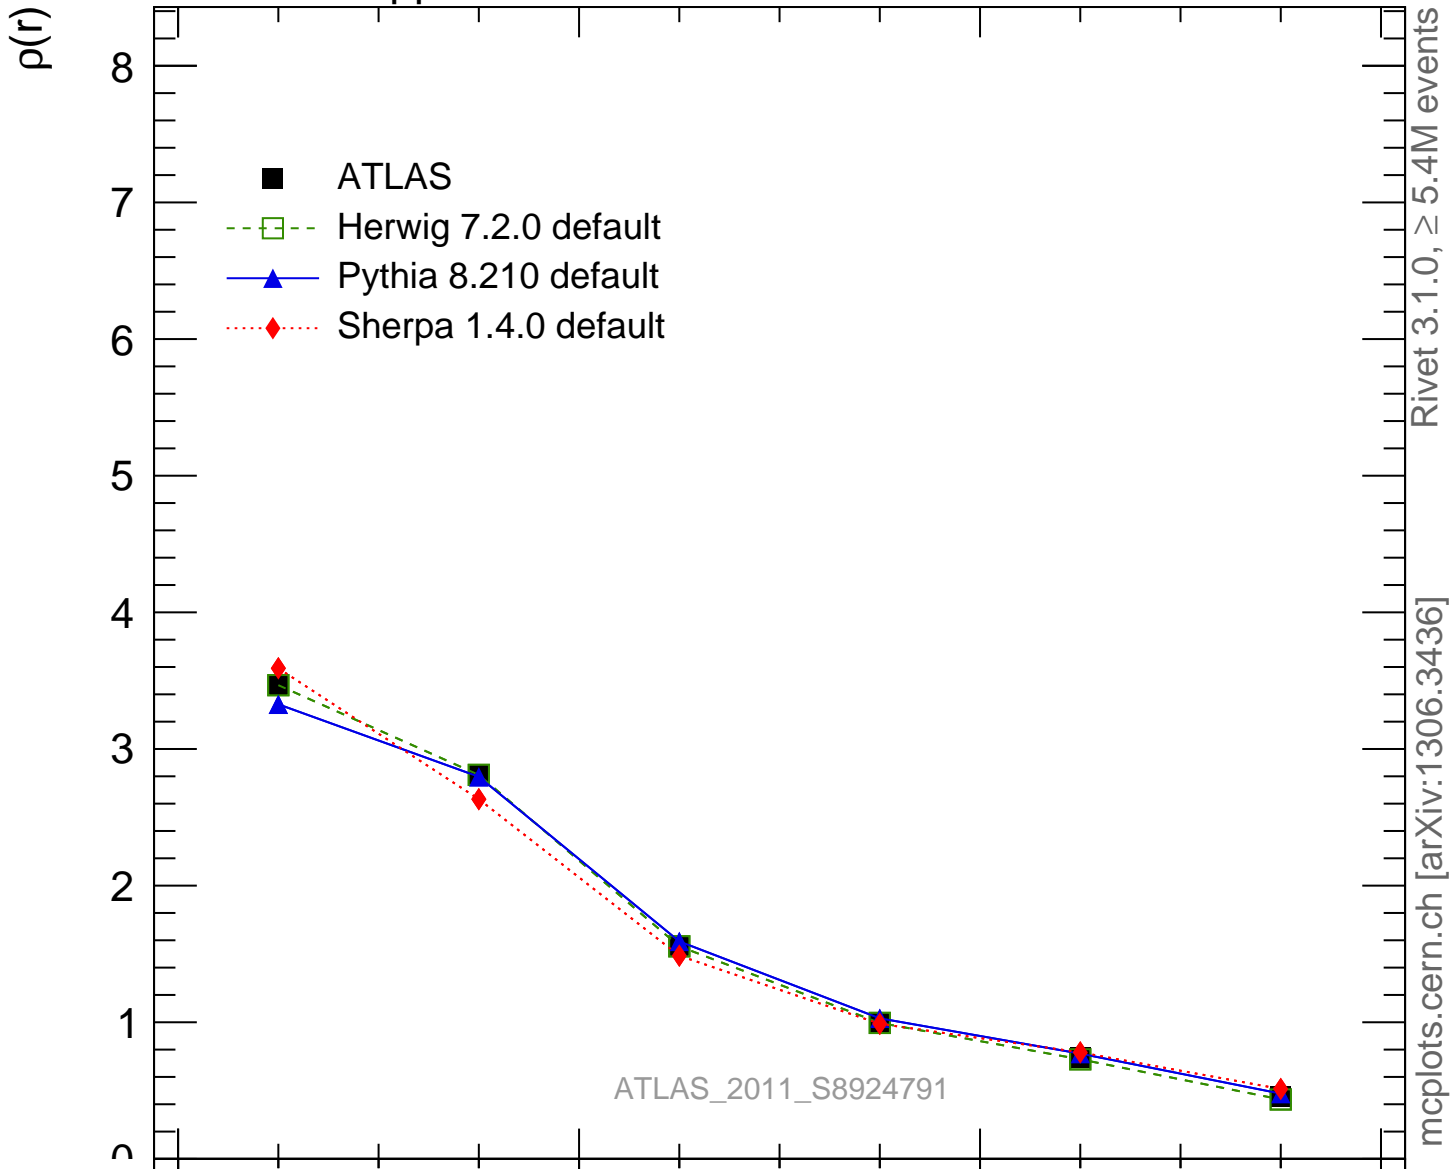

7000 GeV pp

Jets

Rivet 3.1.0, $\geq 5.4M$ events
mcplots.cern.ch [arXiv:1306.3436]