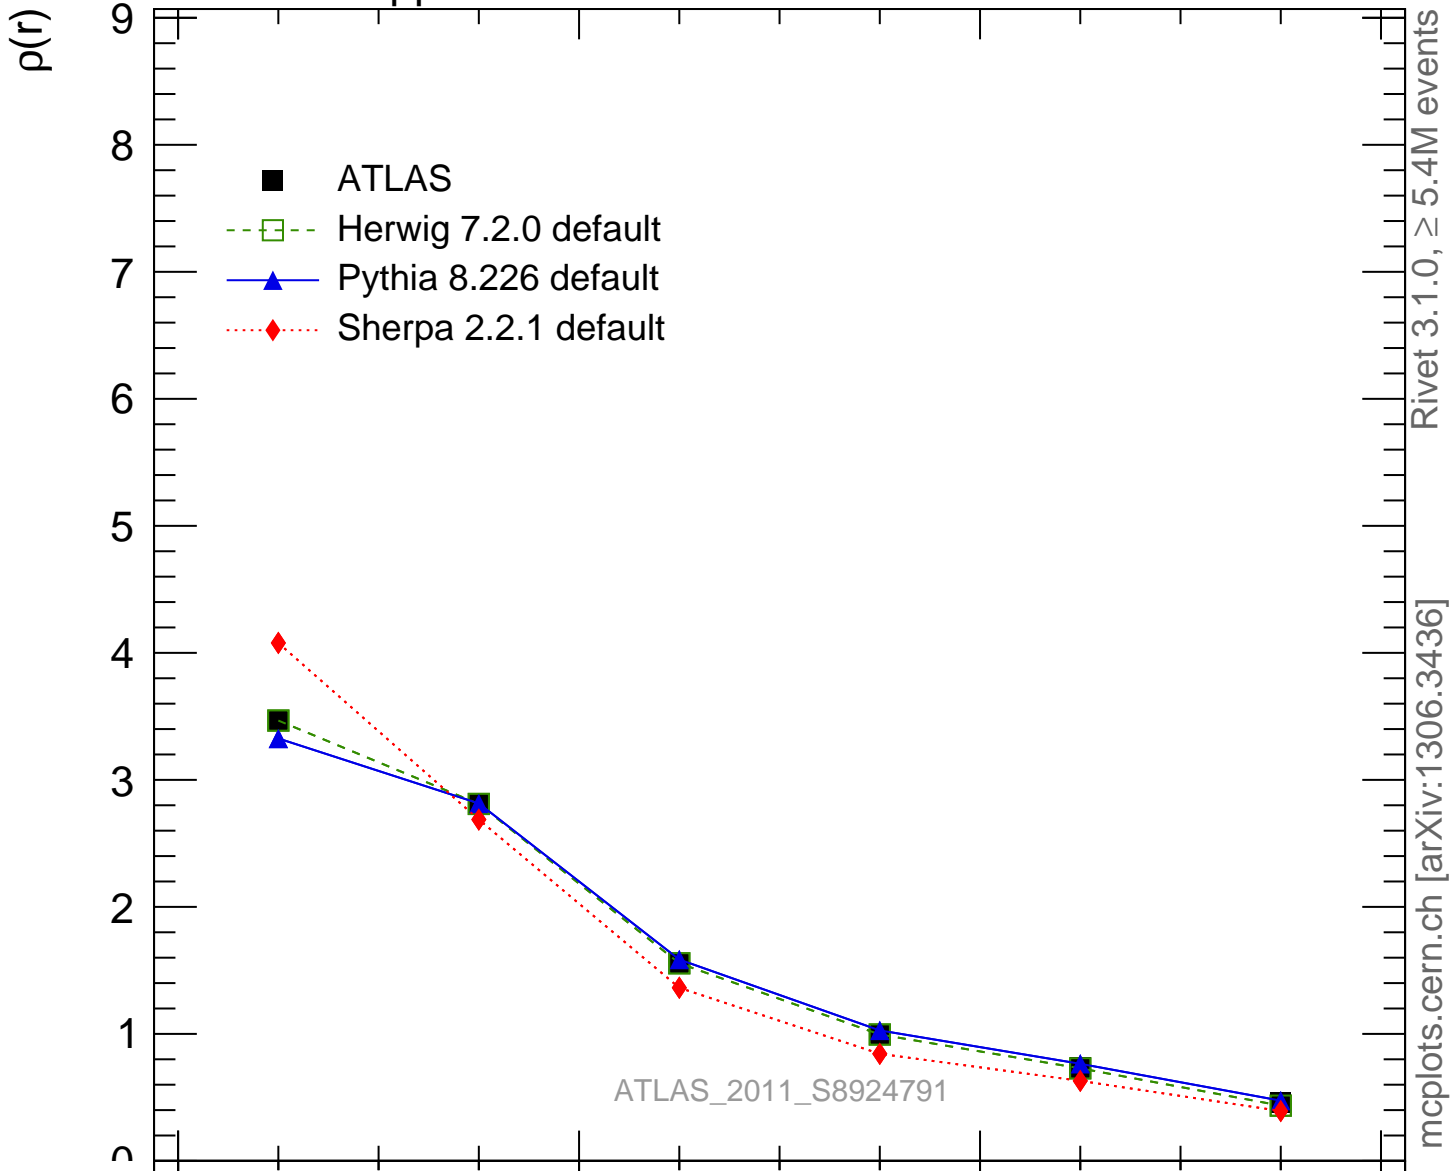

7000 GeV pp

Jets

Rivet 3.1.0, $\geq 5.4M$ events
mcplots.cern.ch [arXiv:1306.3436]