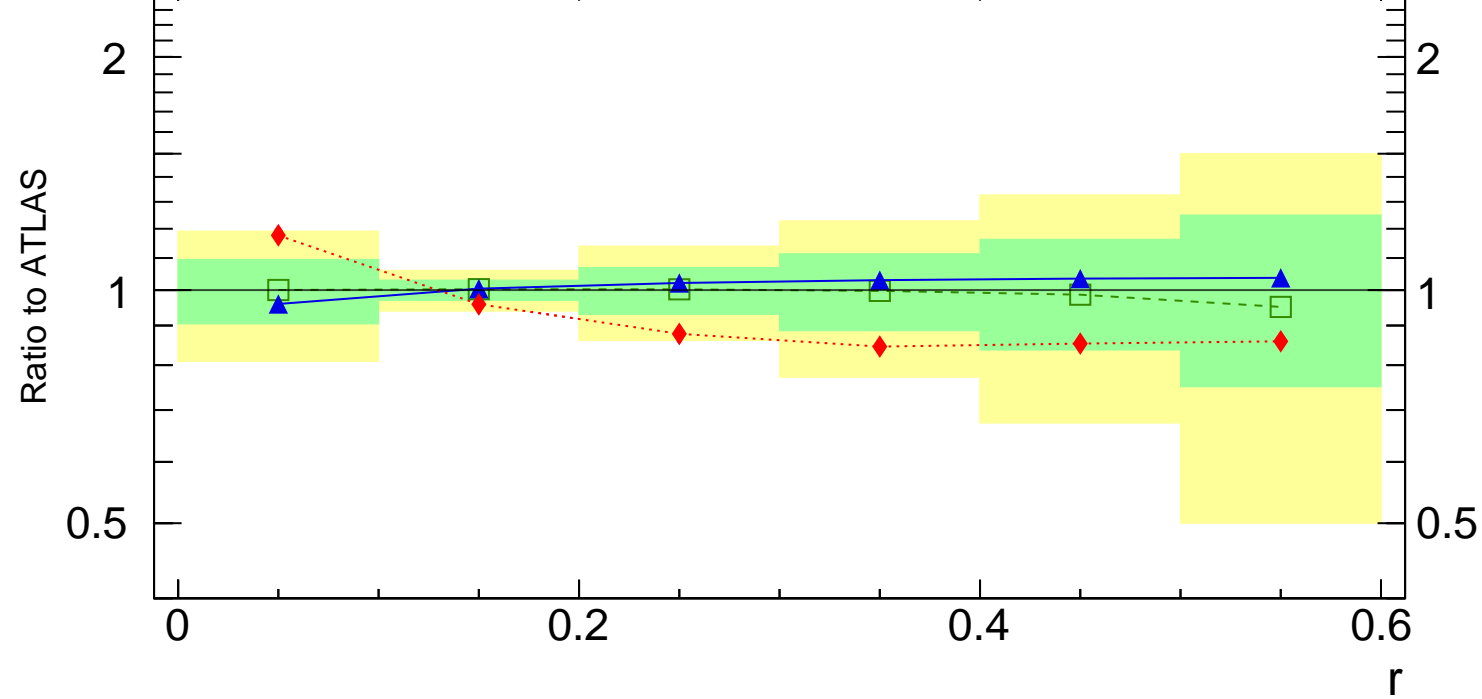

7000 GeV pp

Jets

Rivet 3.1.0, $\geq 5.4M$ events
mcplots.cern.ch [arXiv:1306.3436]