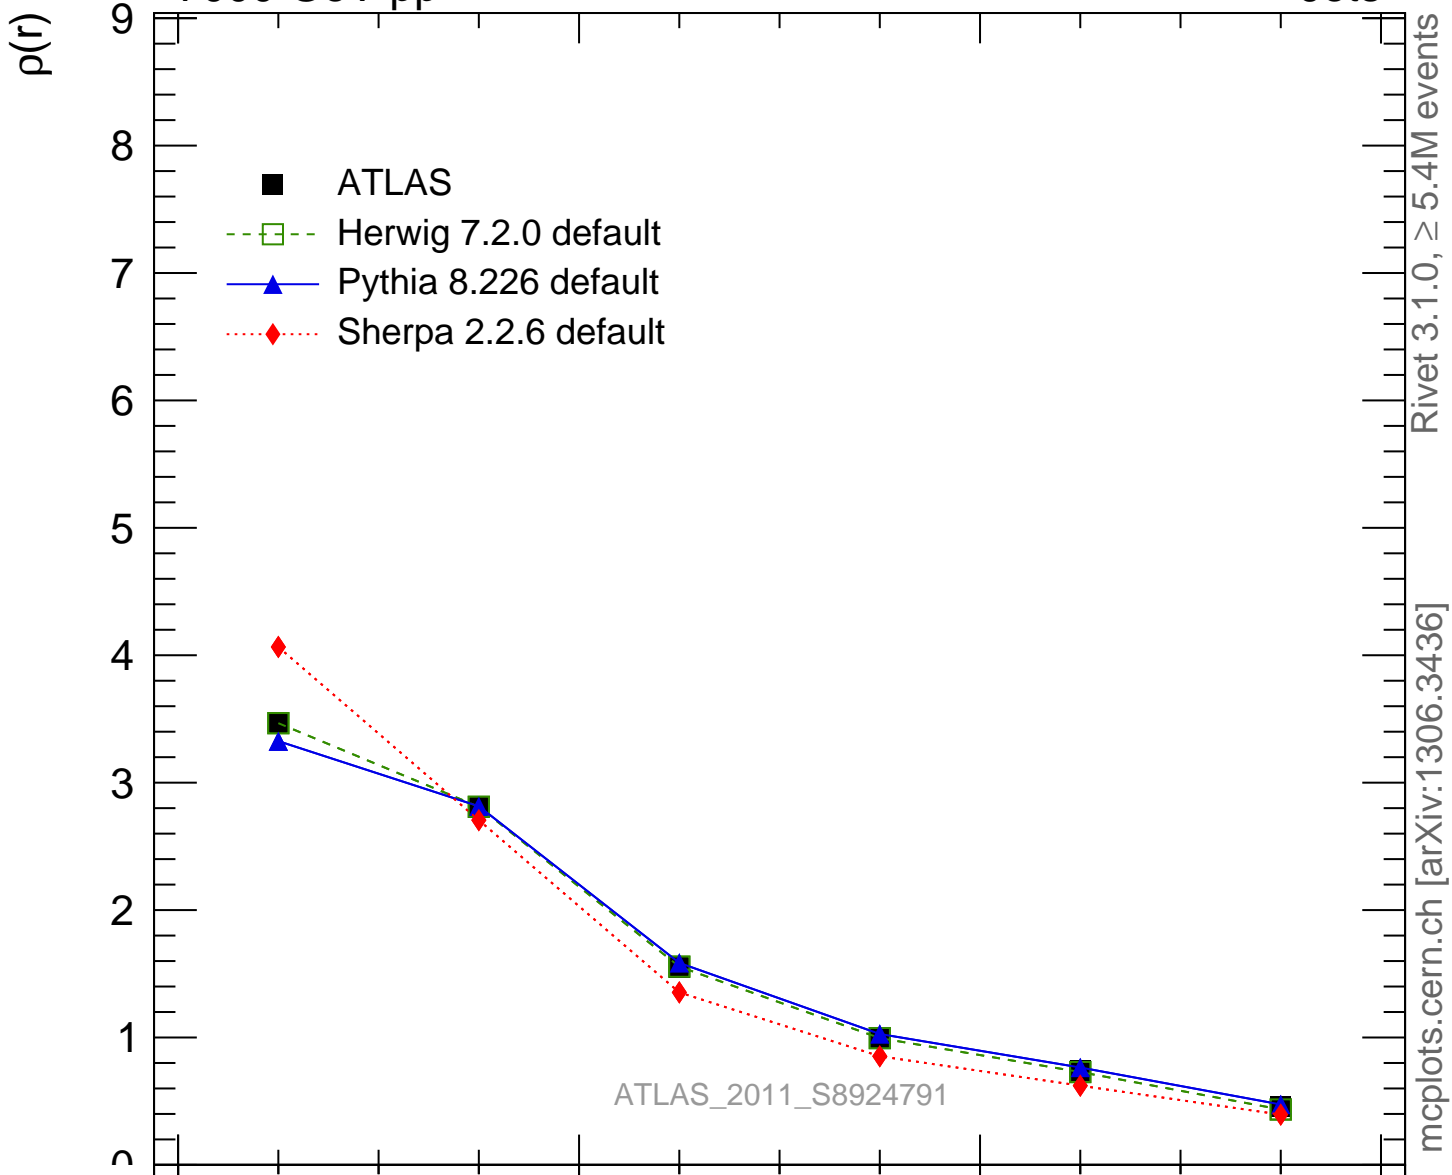

7000 GeV pp

Jets

Rivet 3.1.0, $\geq 5.4M$ events
mcplots.cern.ch [arXiv:1306.3436]