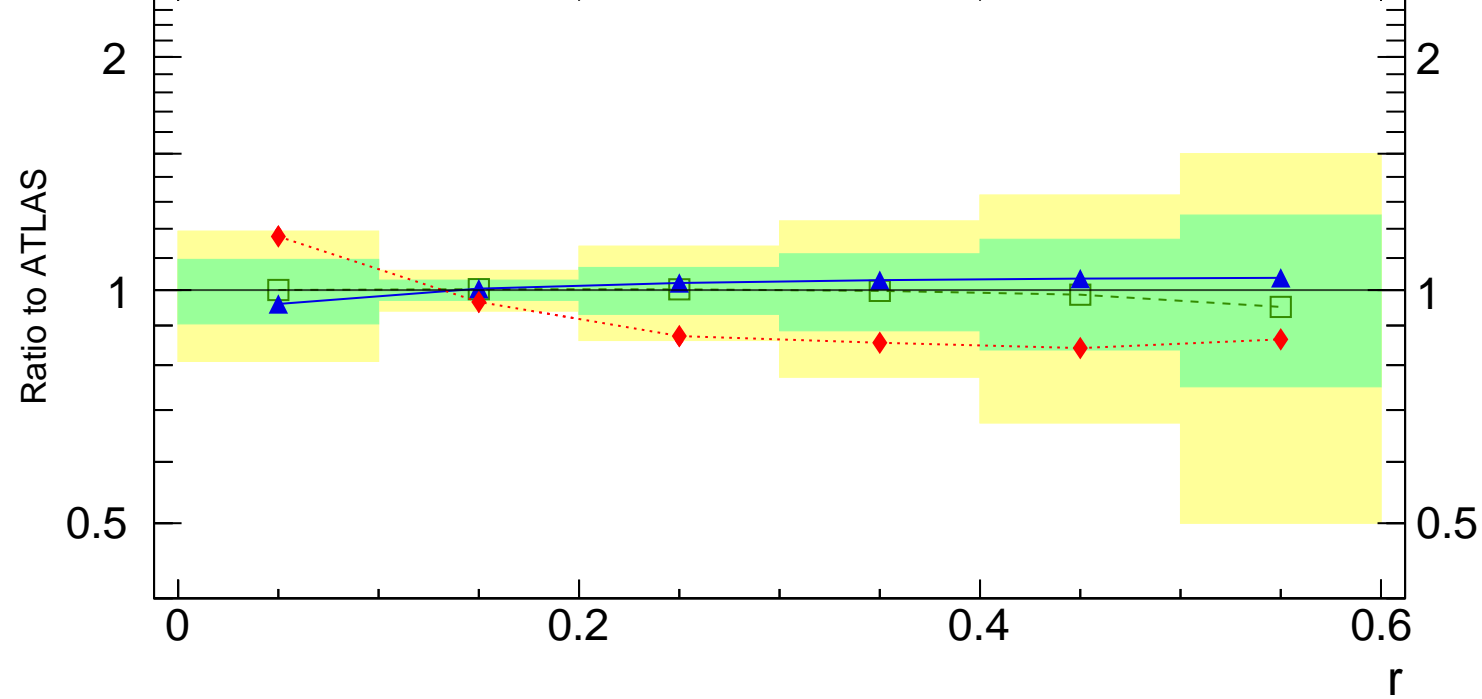

7000 GeV pp

Jets

Rivet 3.1.0, $\geq 5.4M$ events
mcplots.cern.ch [arXiv:1306.3436]