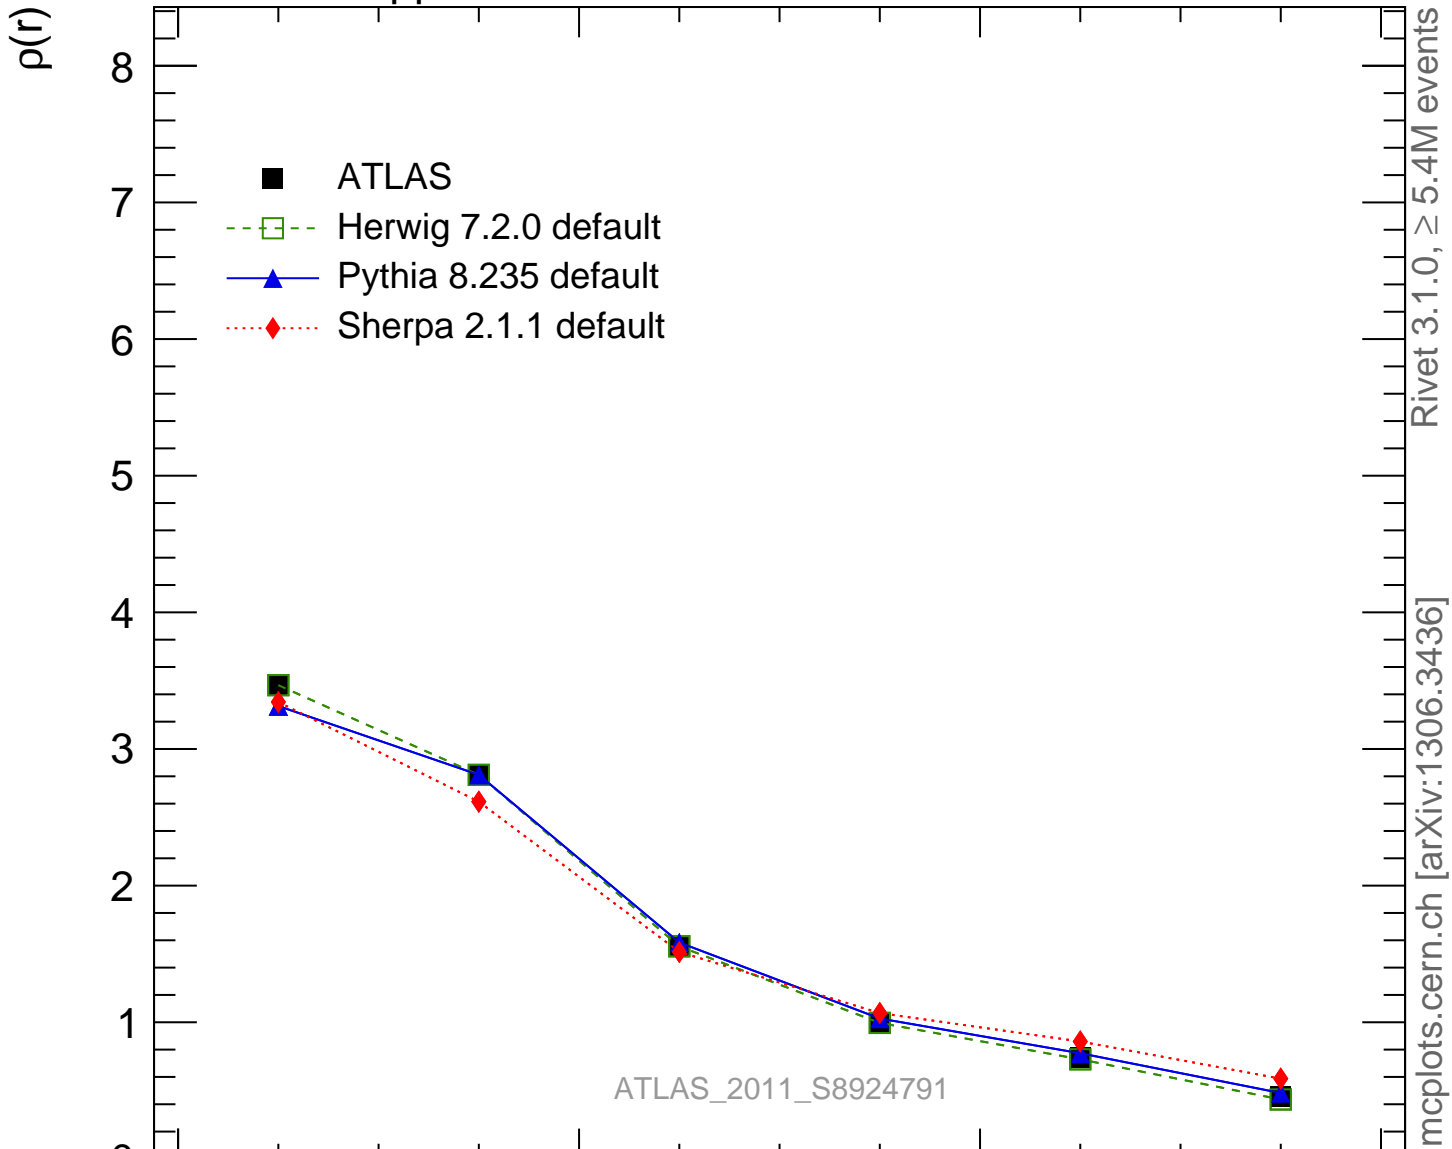

7000 GeV pp

Jets

Rivet 3.1.0, $\geq 5.4M$ events
mcplots.cern.ch [arXiv:1306.3436]