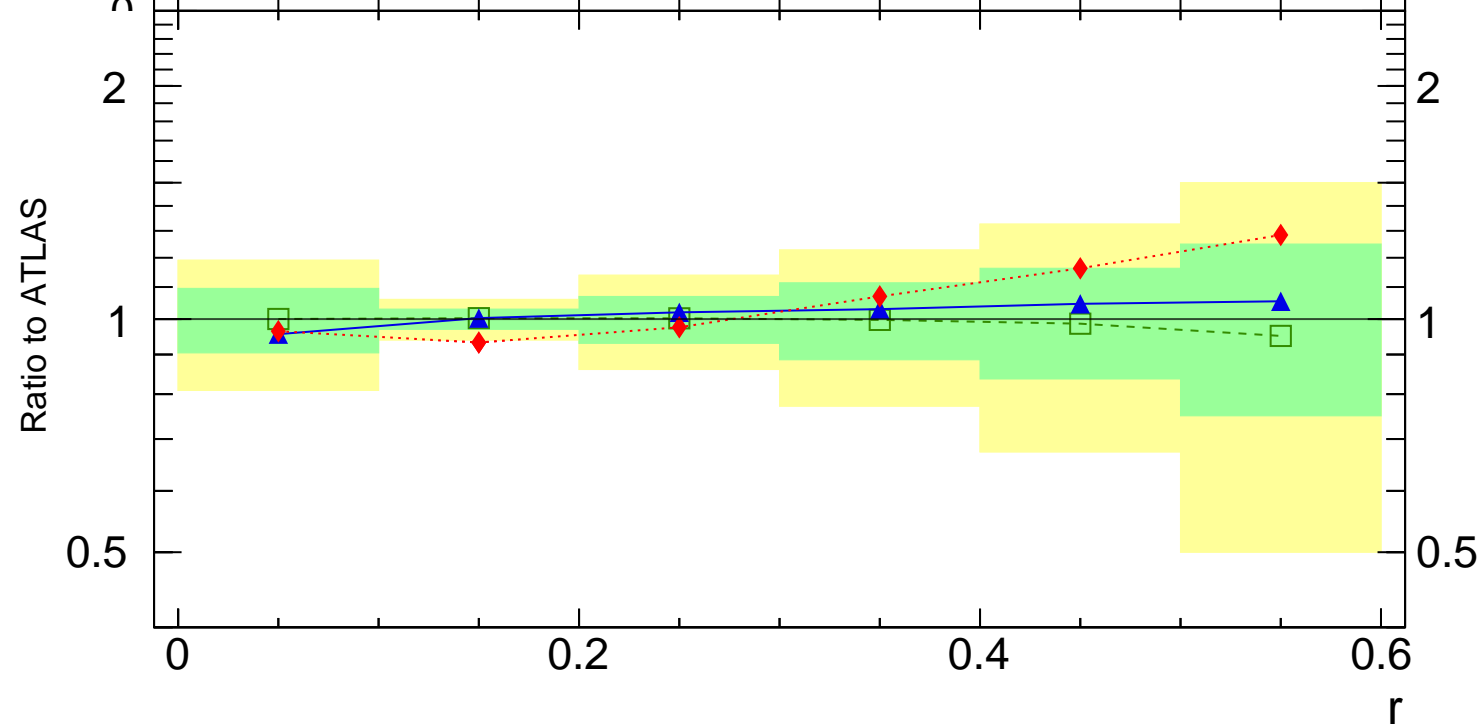

7000 GeV pp

Jets

Rivet 3.1.0, $\geq 5.4M$ events
mcplots.cern.ch [arXiv:1306.3436]