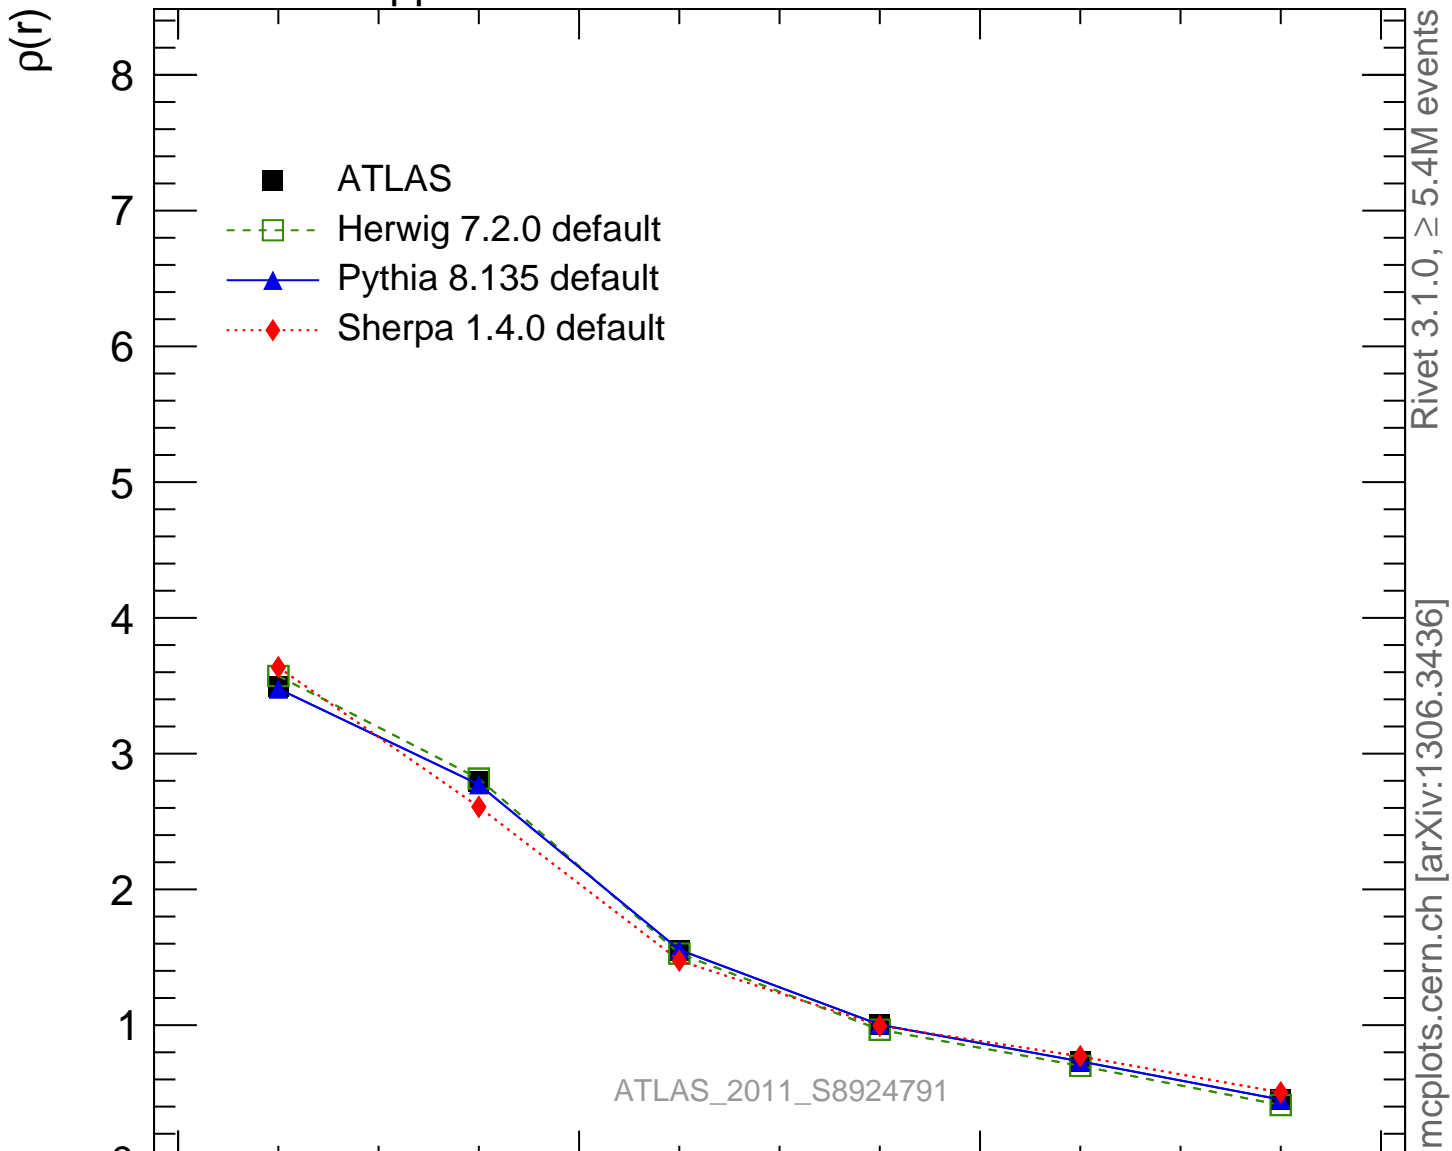

7000 GeV pp

Jets

Rivet 3.1.0, $\geq 5.4M$ events
mcplots.cern.ch [arXiv:1306.3436]