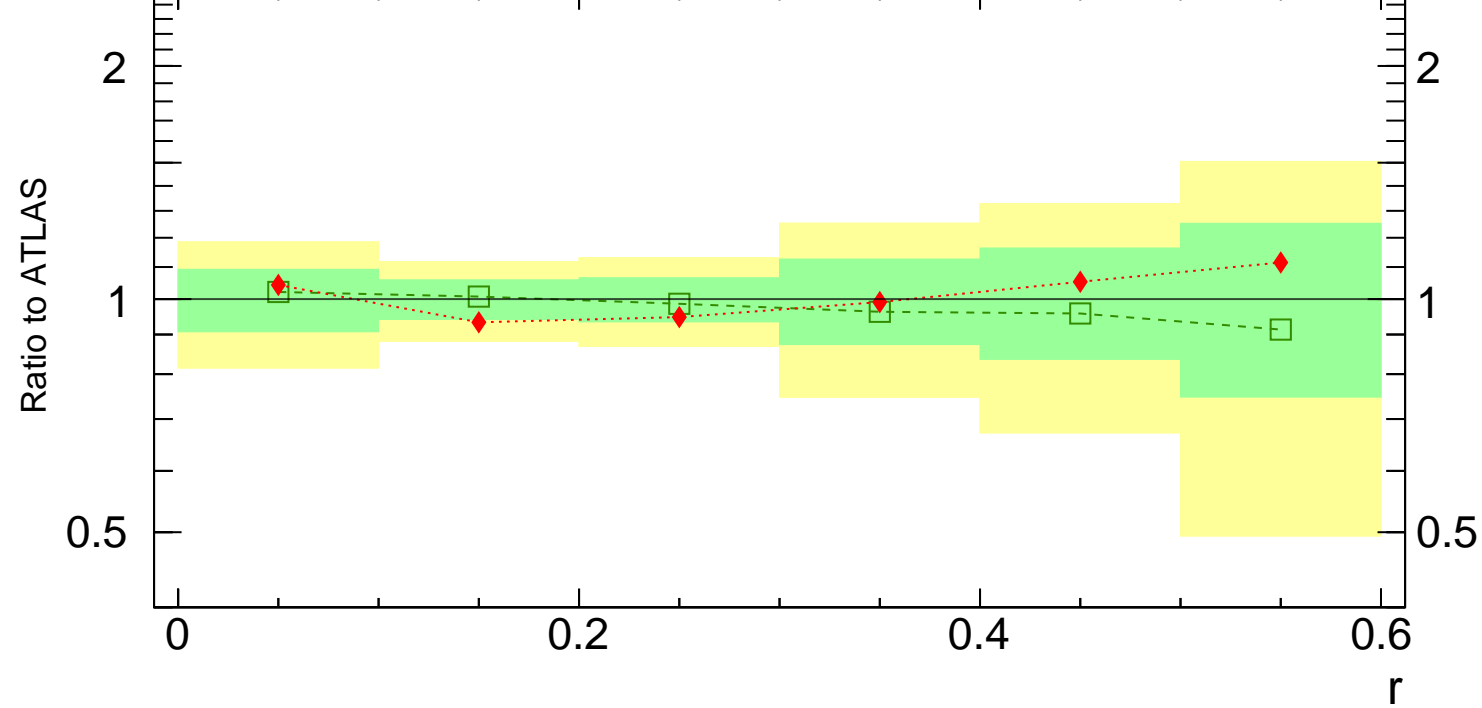

7000 GeV pp

Jets

Rivet 3.1.0, $\geq 5.4M$ events
mcplots.cern.ch [arXiv:1306.3436]