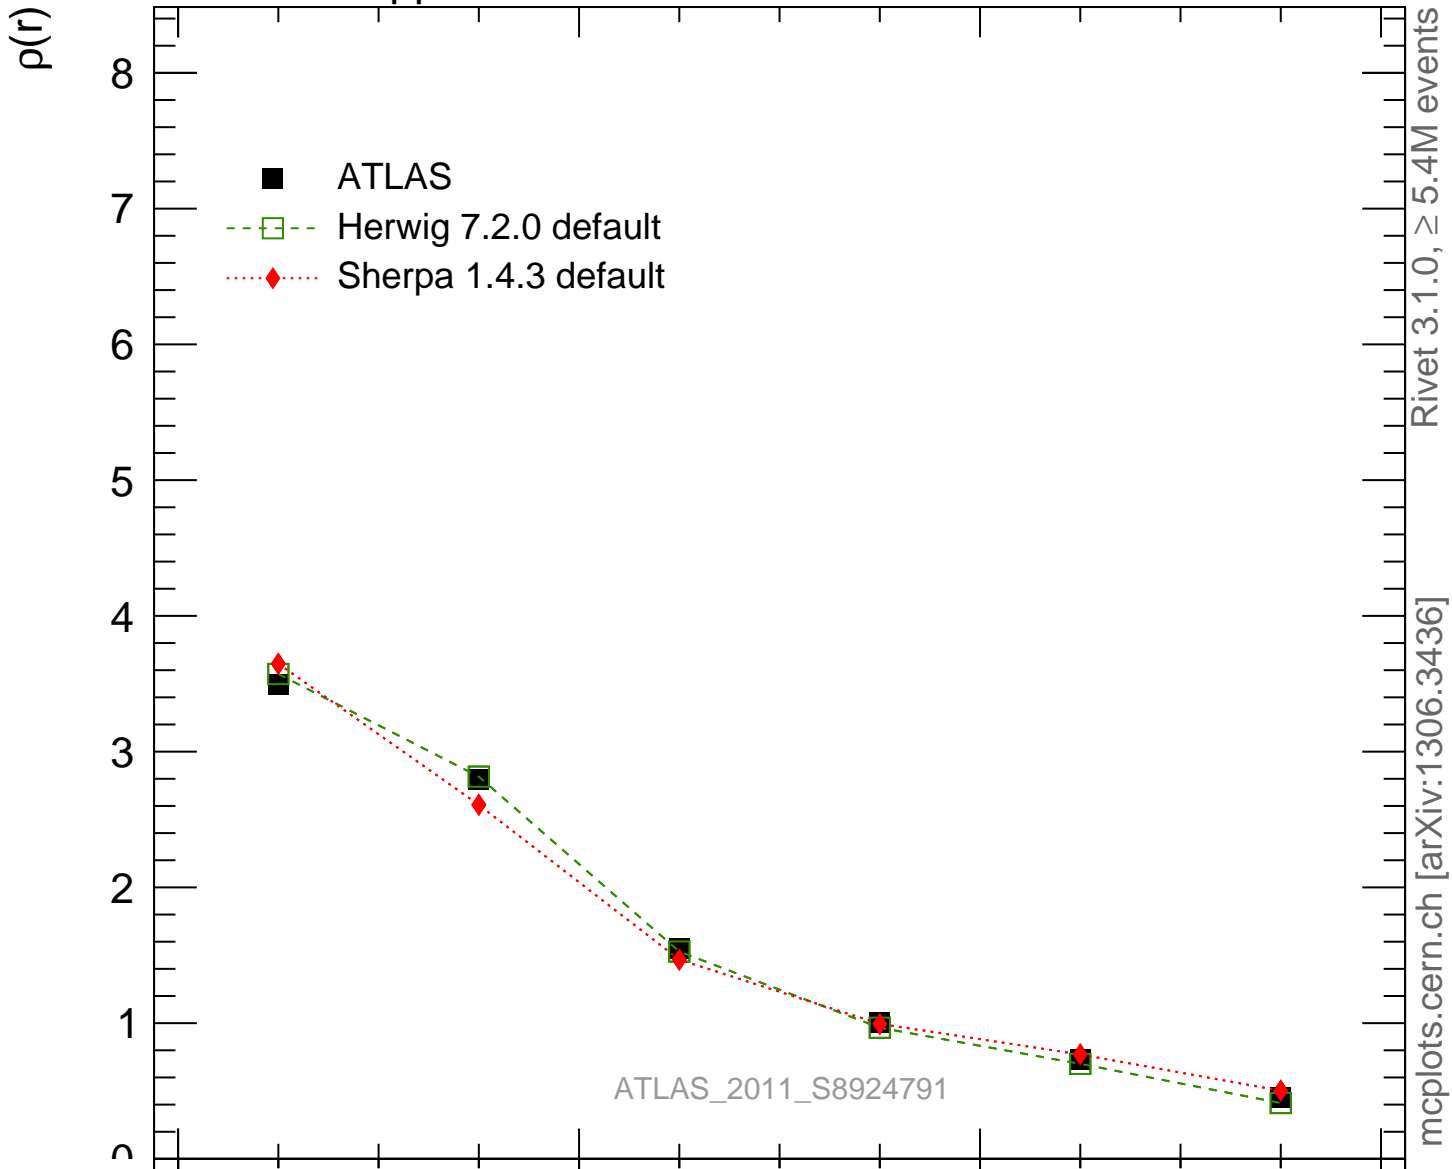

7000 GeV pp

Jets

Rivet 3.1.0, $\geq 5.4M$ events
mcplots.cern.ch [arXiv:1306.3436]