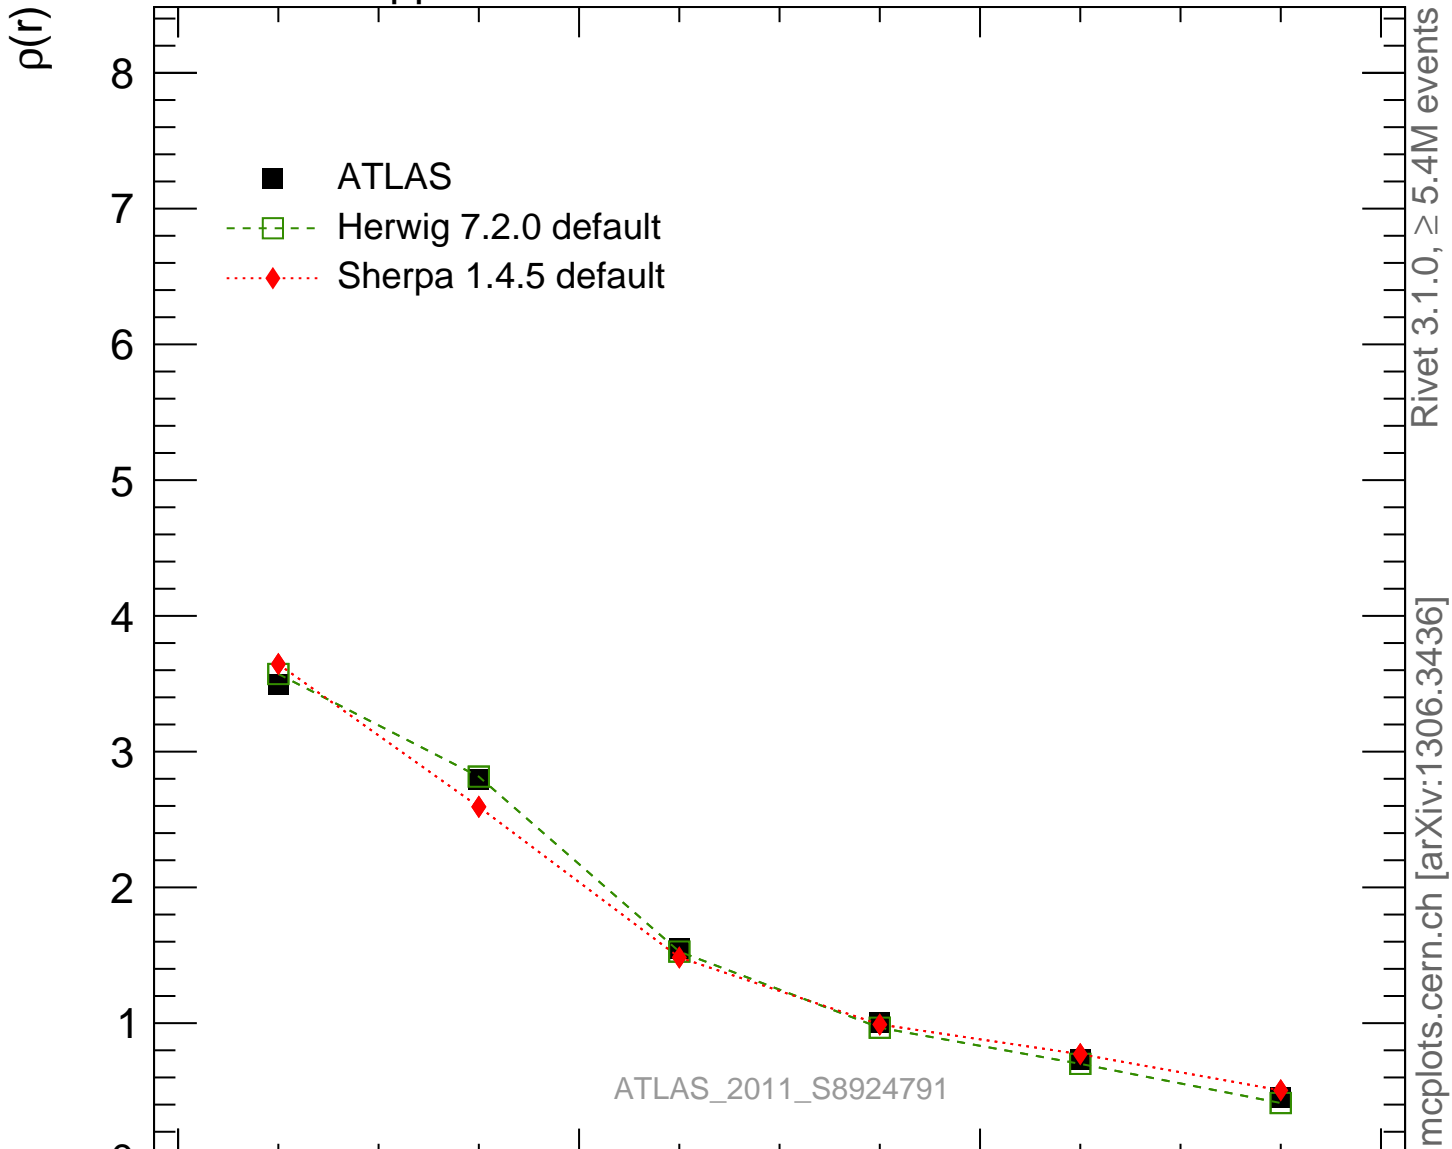

7000 GeV pp

Jets

Rivet 3.1.0, $\geq 5.4M$ events
mcplots.cern.ch [arXiv:1306.3436]