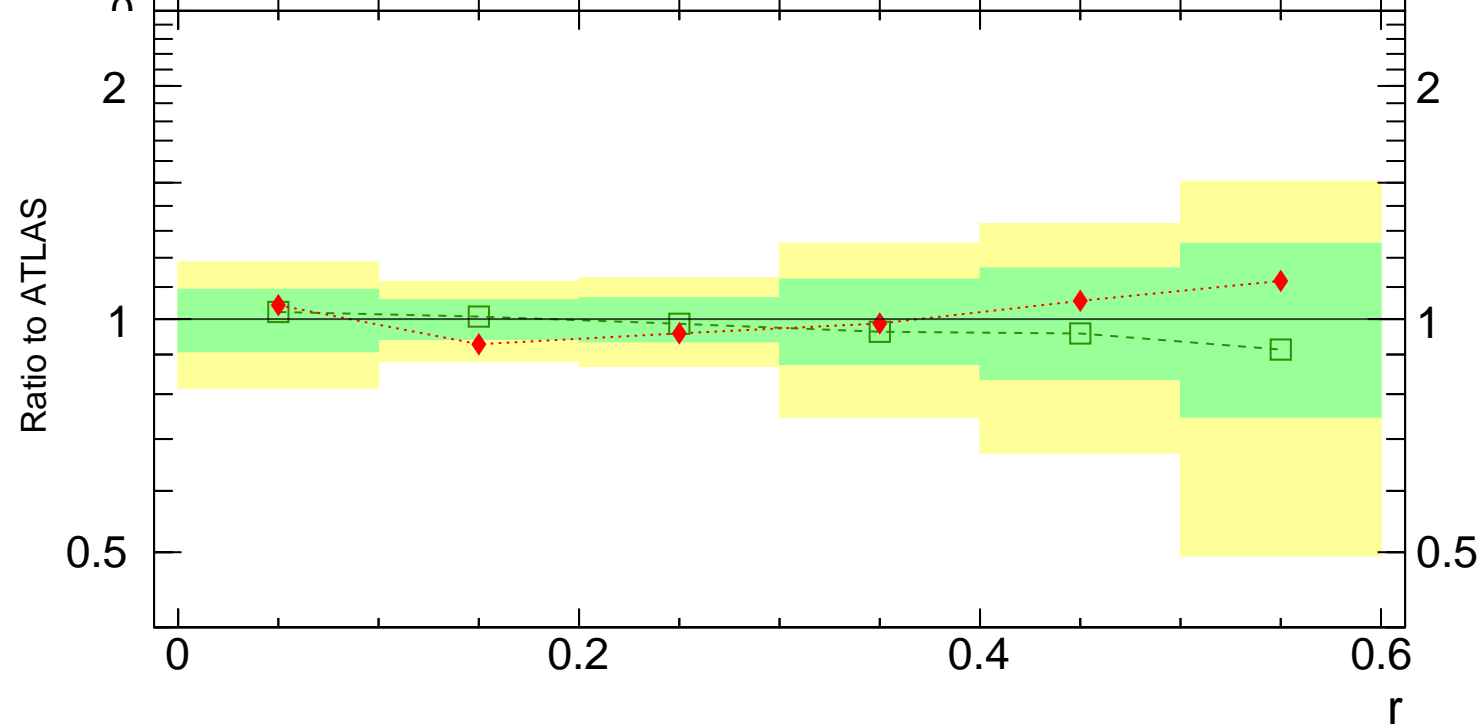

7000 GeV pp

Jets

Rivet 3.1.0, $\geq 5.4M$ events
mcplots.cern.ch [arXiv:1306.3436]