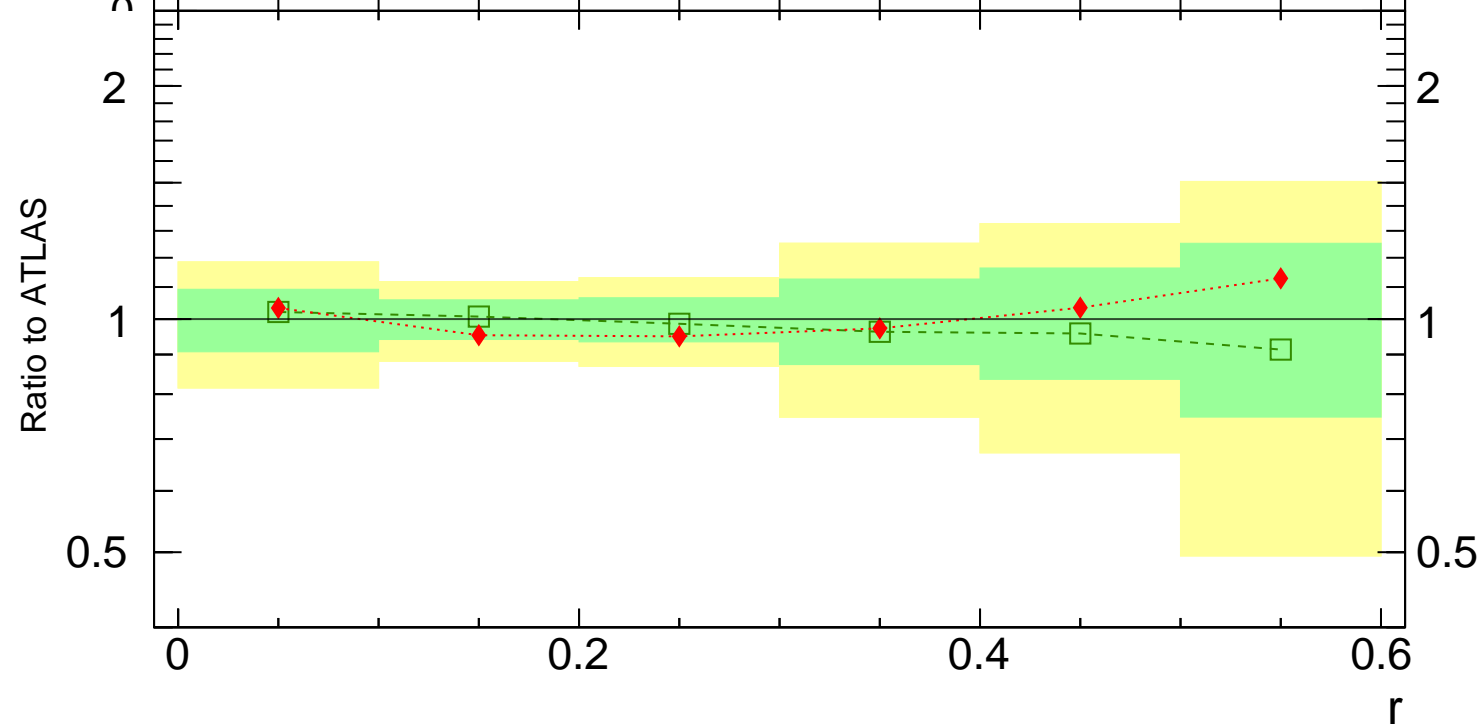

7000 GeV pp

Jets

Rivet 3.1.0,  $\geq 5.4M$  events  
mcplots.cern.ch [arXiv:1306.3436]