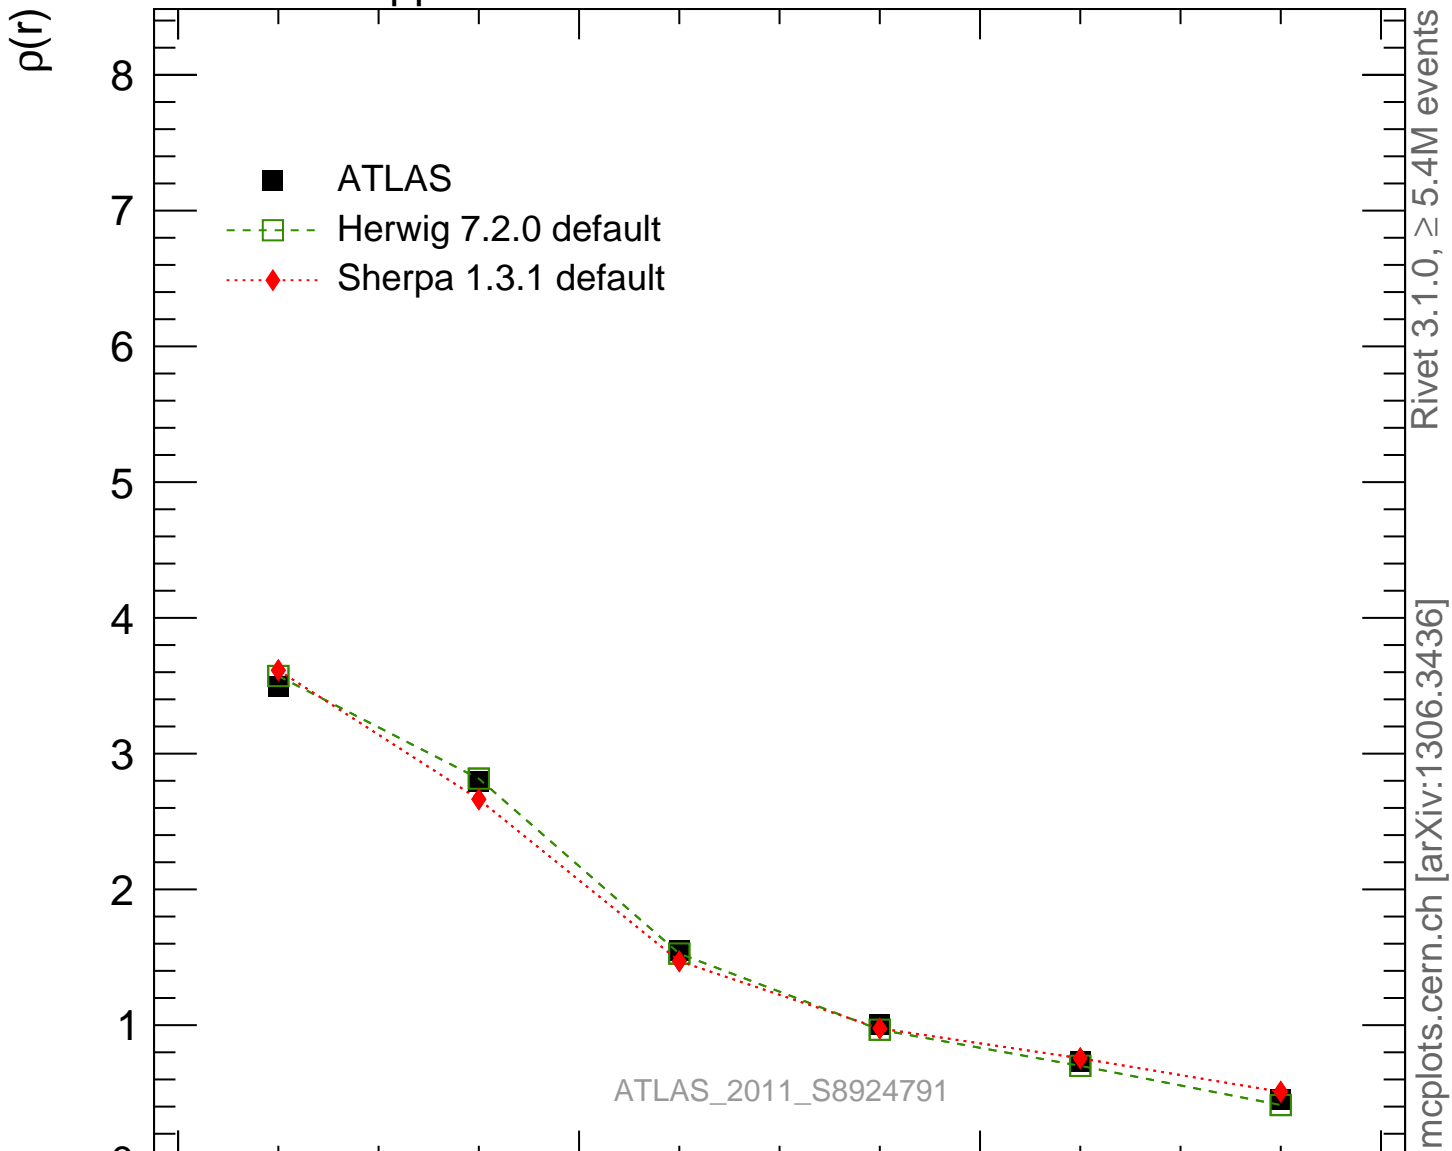

7000 GeV pp

Jets

Rivet 3.1.0,  $\geq 5.4M$  events  
mcplots.cern.ch [arXiv:1306.3436]