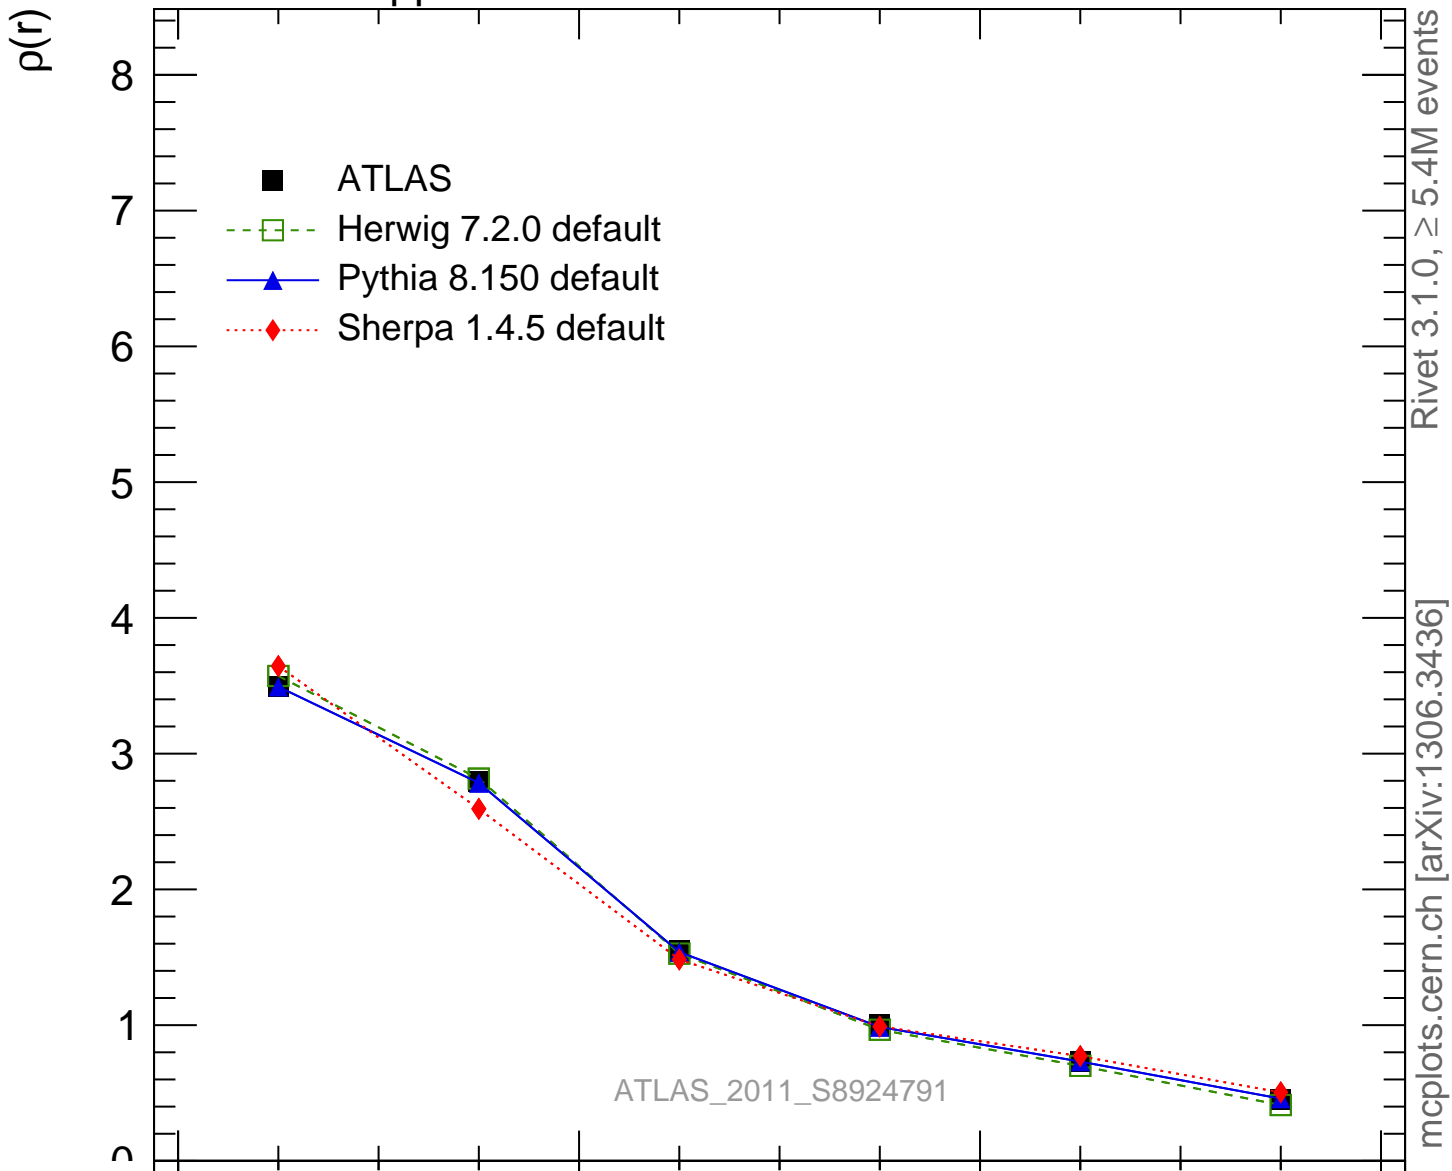

7000 GeV pp

Jets

Rivet 3.1.0,  $\geq 5.4M$  events  
mcplots.cern.ch [arXiv:1306.3436]