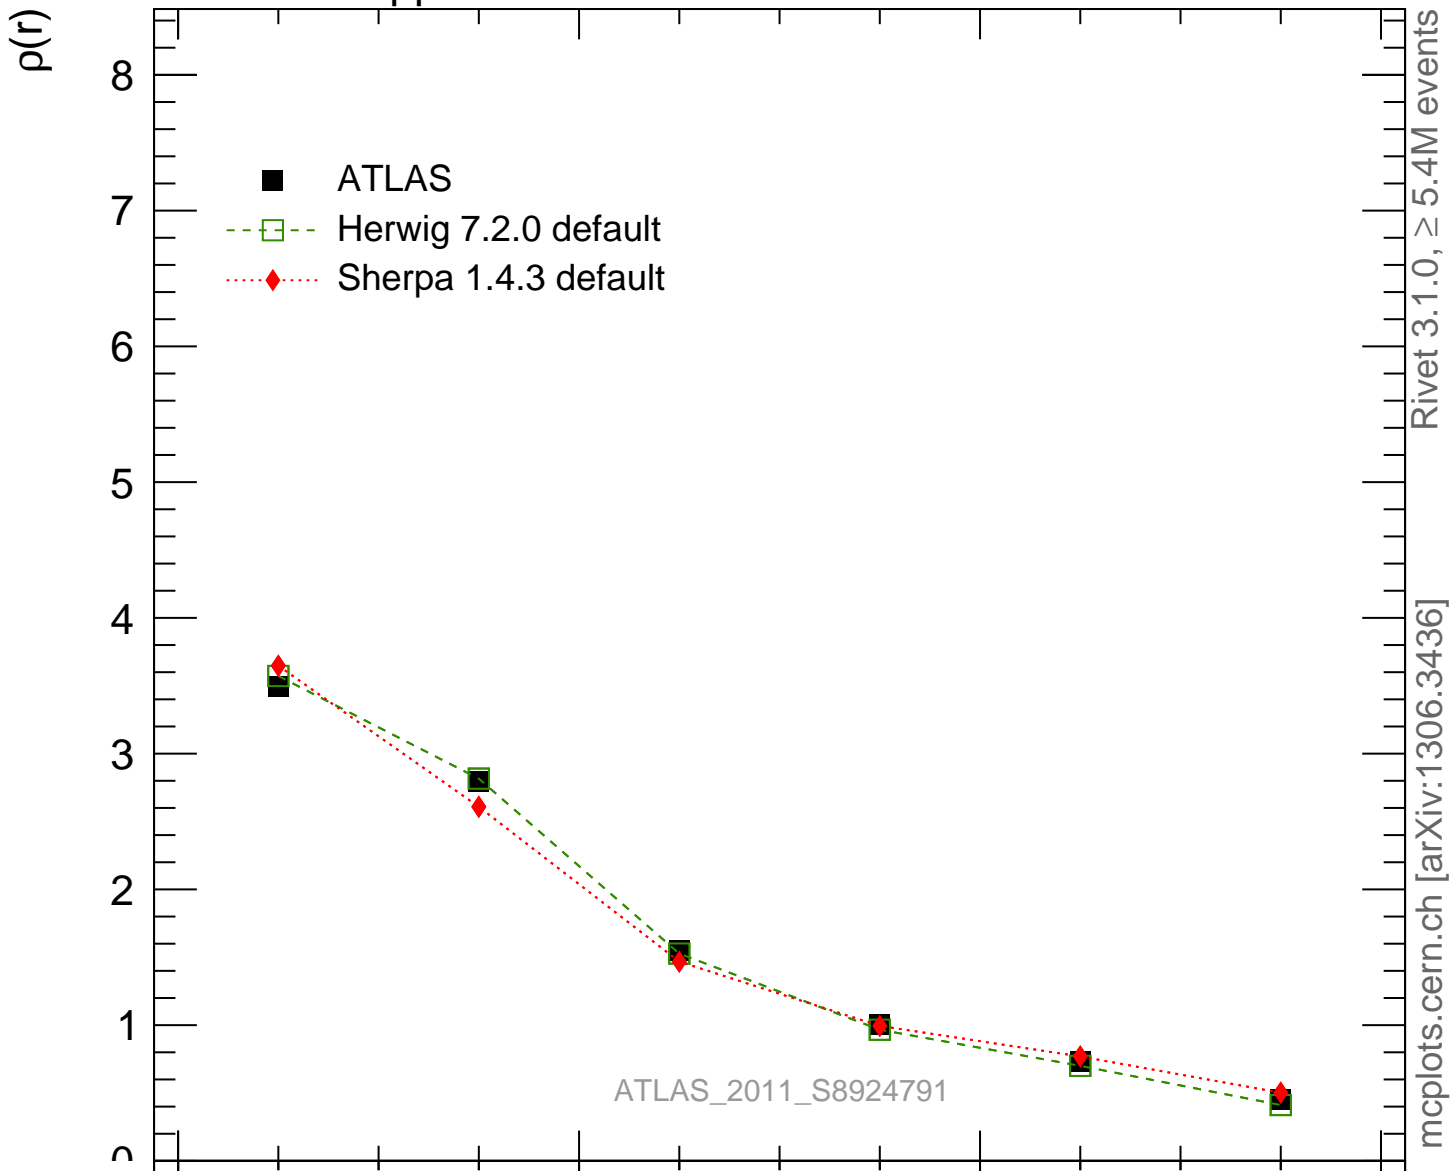

7000 GeV pp

Jets

Rivet 3.1.0,  $\geq 5.4M$  events  
mcplots.cern.ch [arXiv:1306.3436]