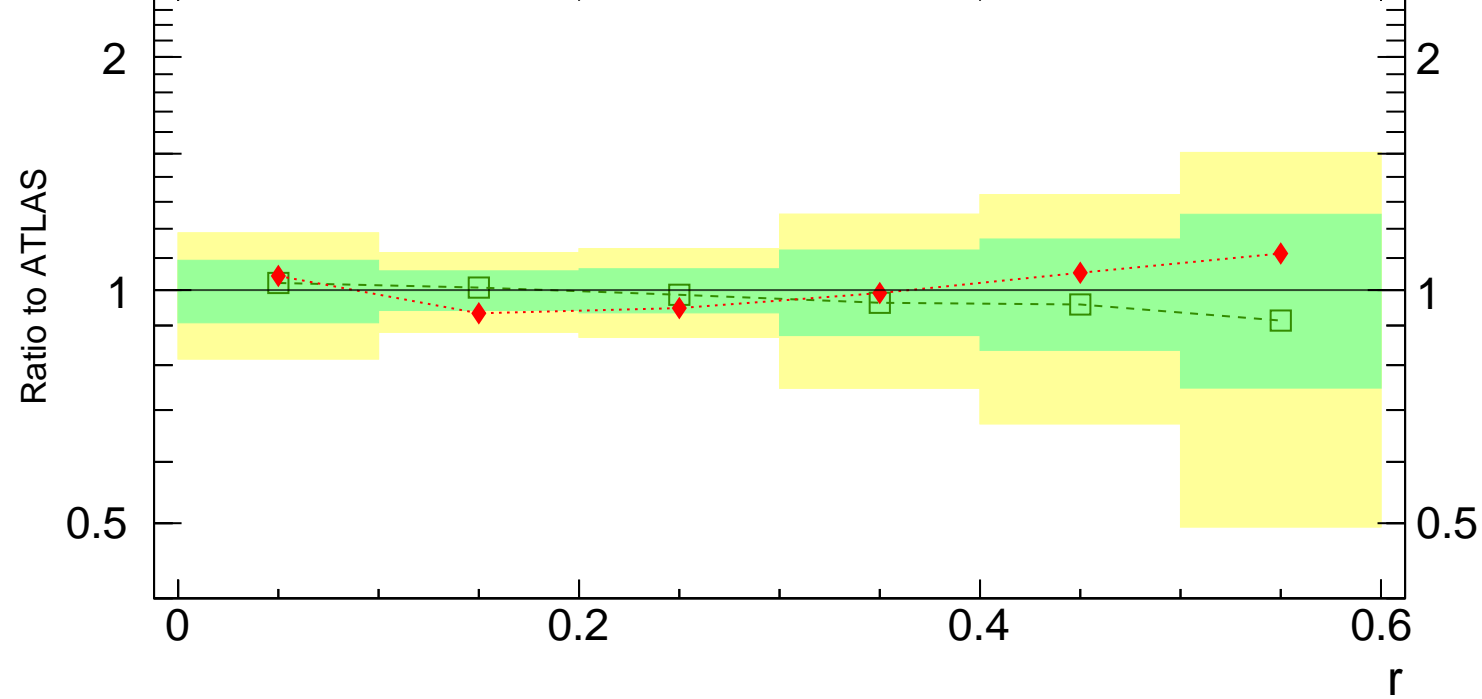

7000 GeV pp

Jets

Rivet 3.1.0,  $\geq 5.4M$  events  
mcplots.cern.ch [arXiv:1306.3436]