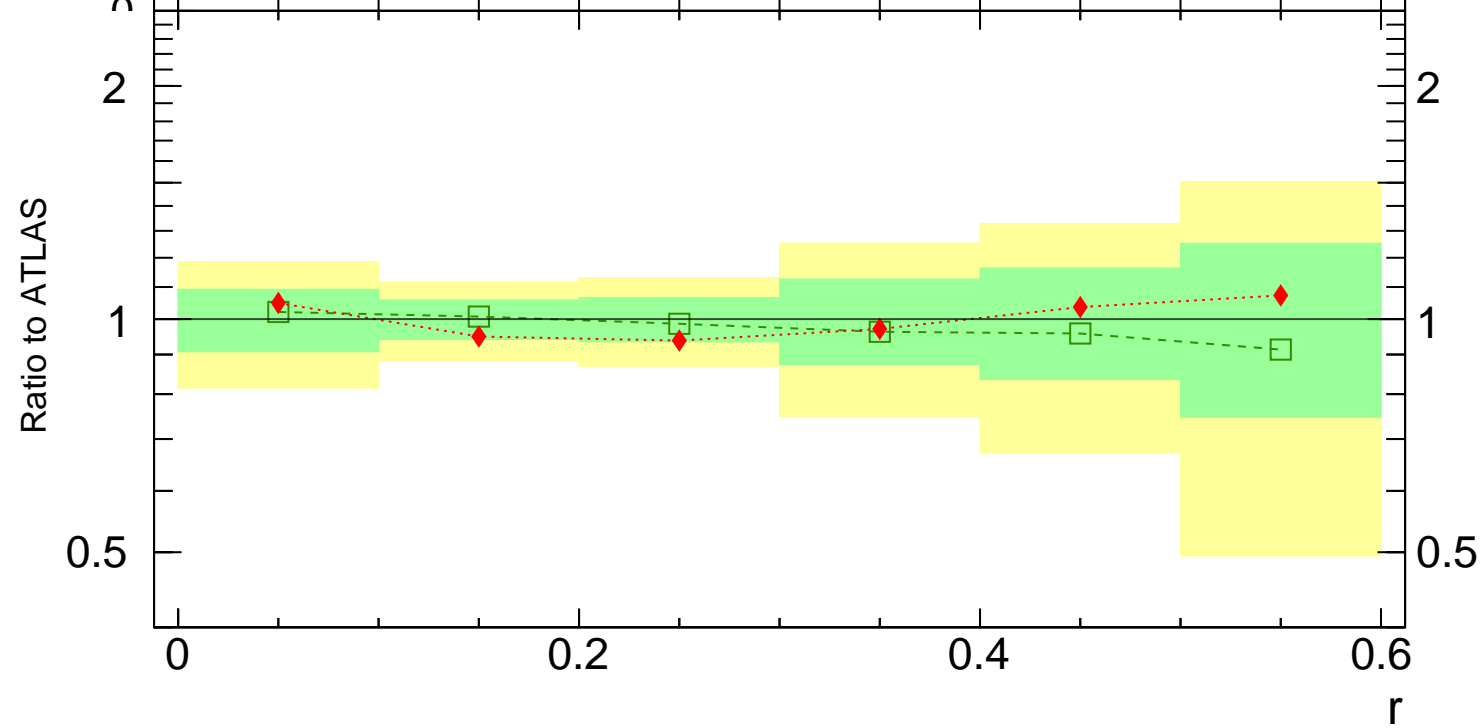

7000 GeV pp

Jets

Rivet 3.1.0, $\geq 5.4M$ events
mcplots.cern.ch [arXiv:1306.3436]