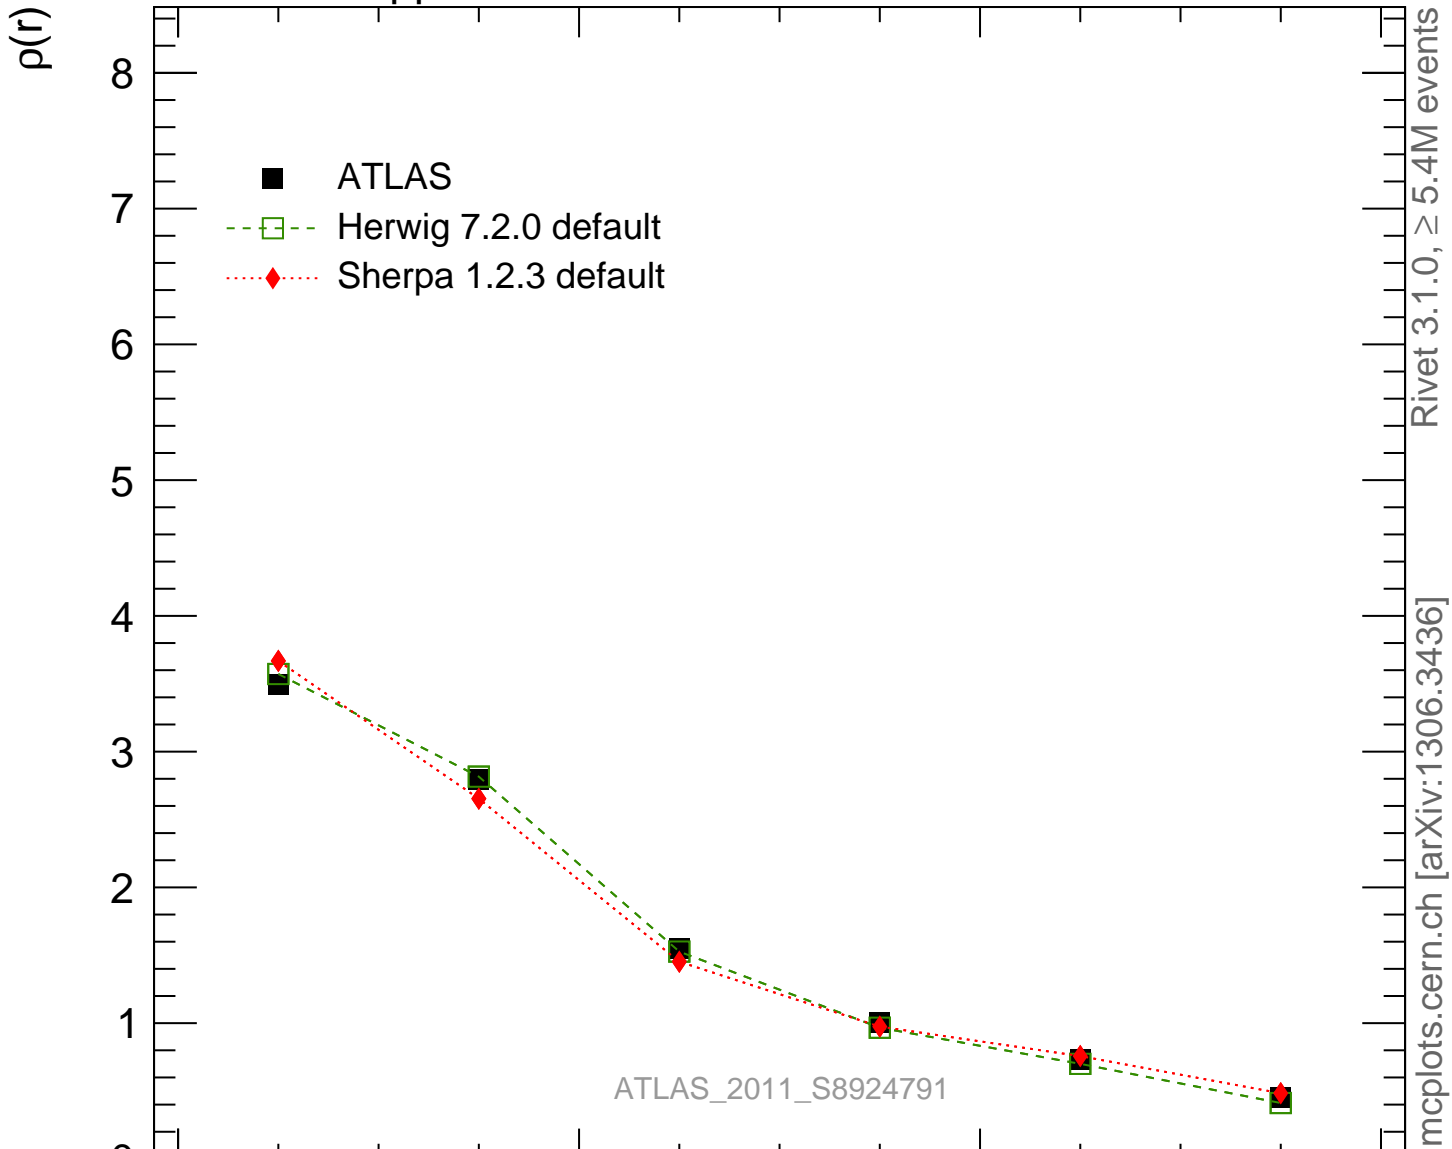

7000 GeV pp

Jets

Rivet 3.1.0, $\geq 5.4M$ events
mcplots.cern.ch [arXiv:1306.3436]