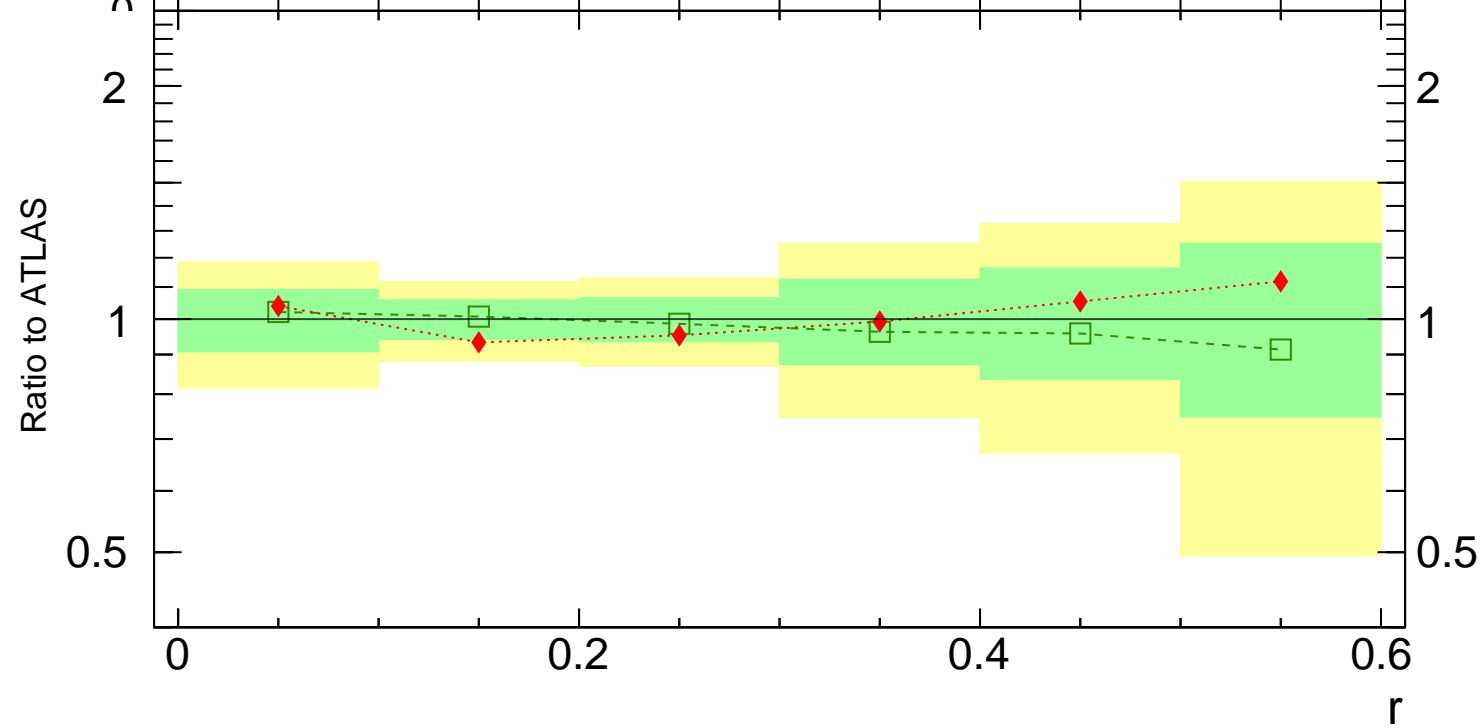

7000 GeV pp

Jets

Rivet 3.1.0, $\geq 5.4M$ events
mcplots.cern.ch [arXiv:1306.3436]