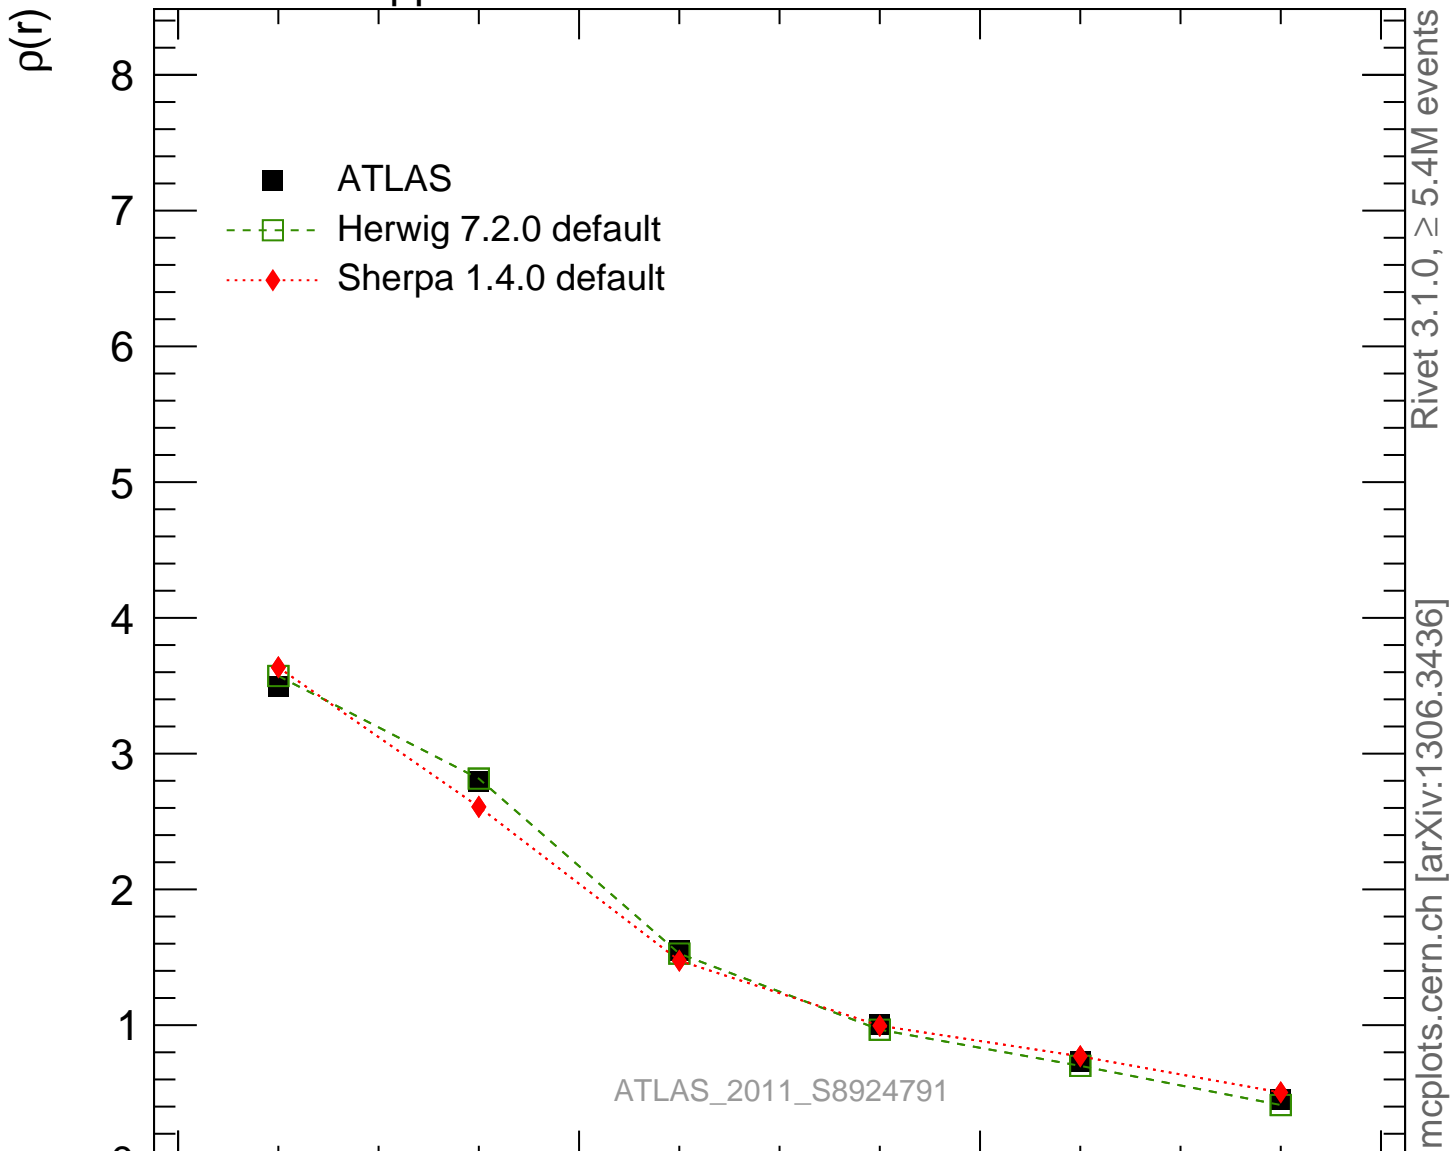

7000 GeV pp

Jets

Rivet 3.1.0, $\geq 5.4M$ events
mcplots.cern.ch [arXiv:1306.3436]