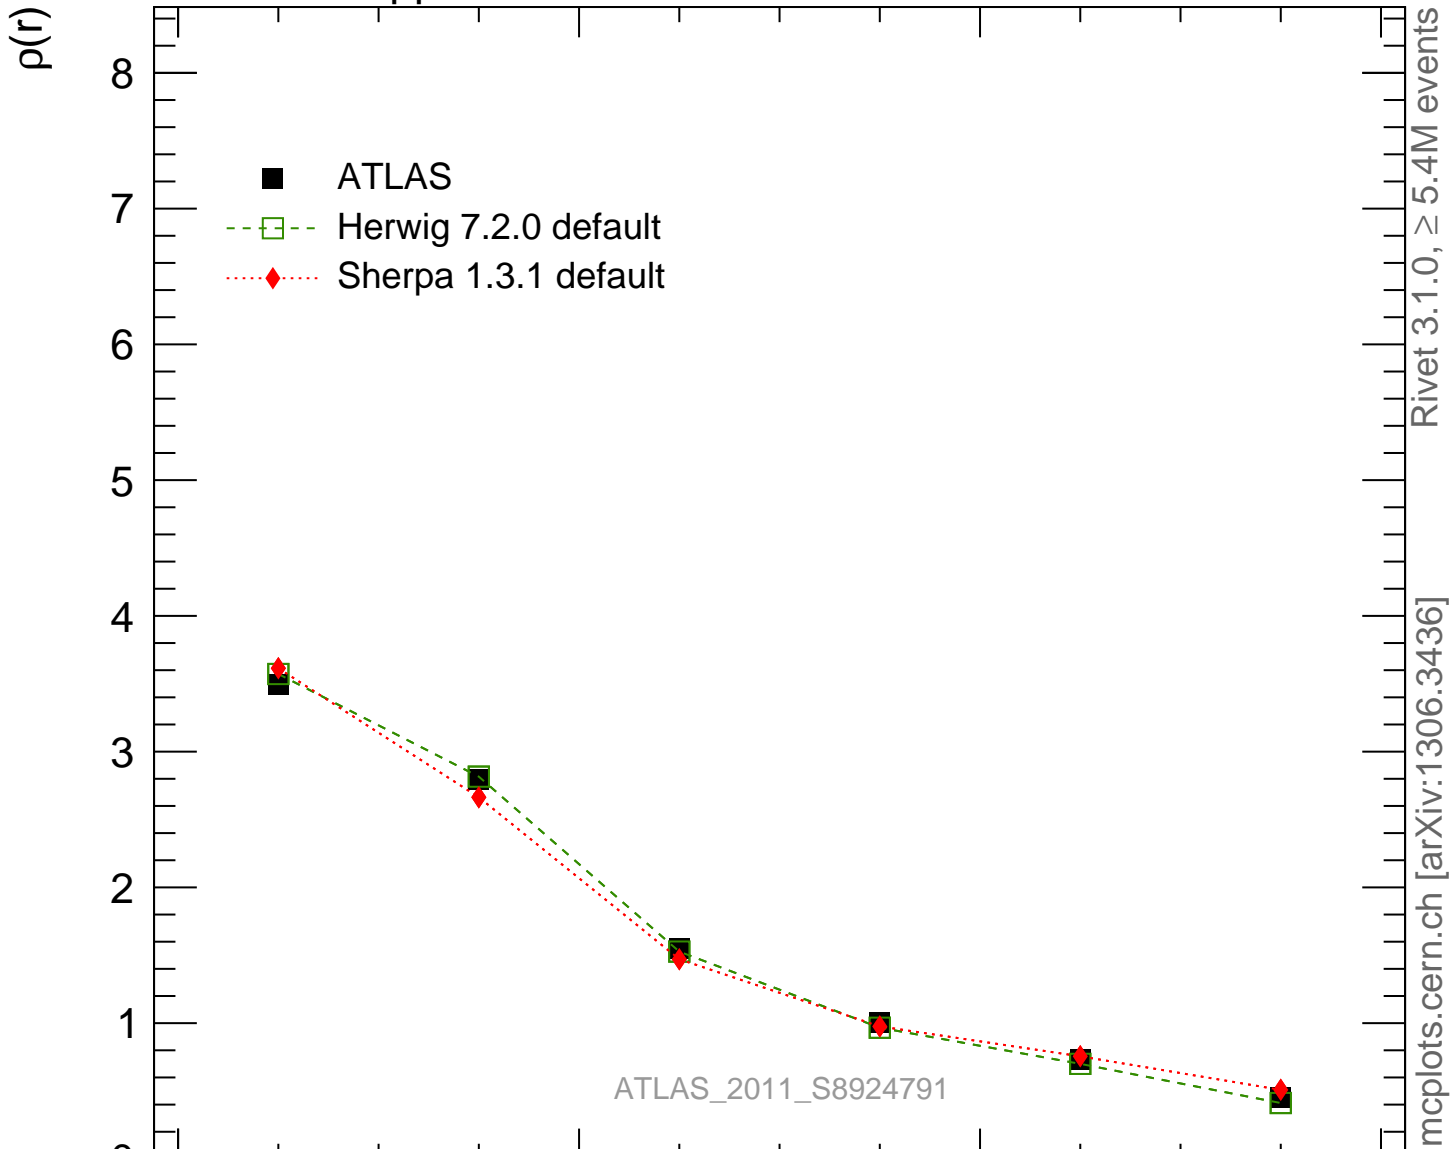

7000 GeV pp

Jets

Rivet 3.1.0, $\geq 5.4M$ events
mcplots.cern.ch [arXiv:1306.3436]