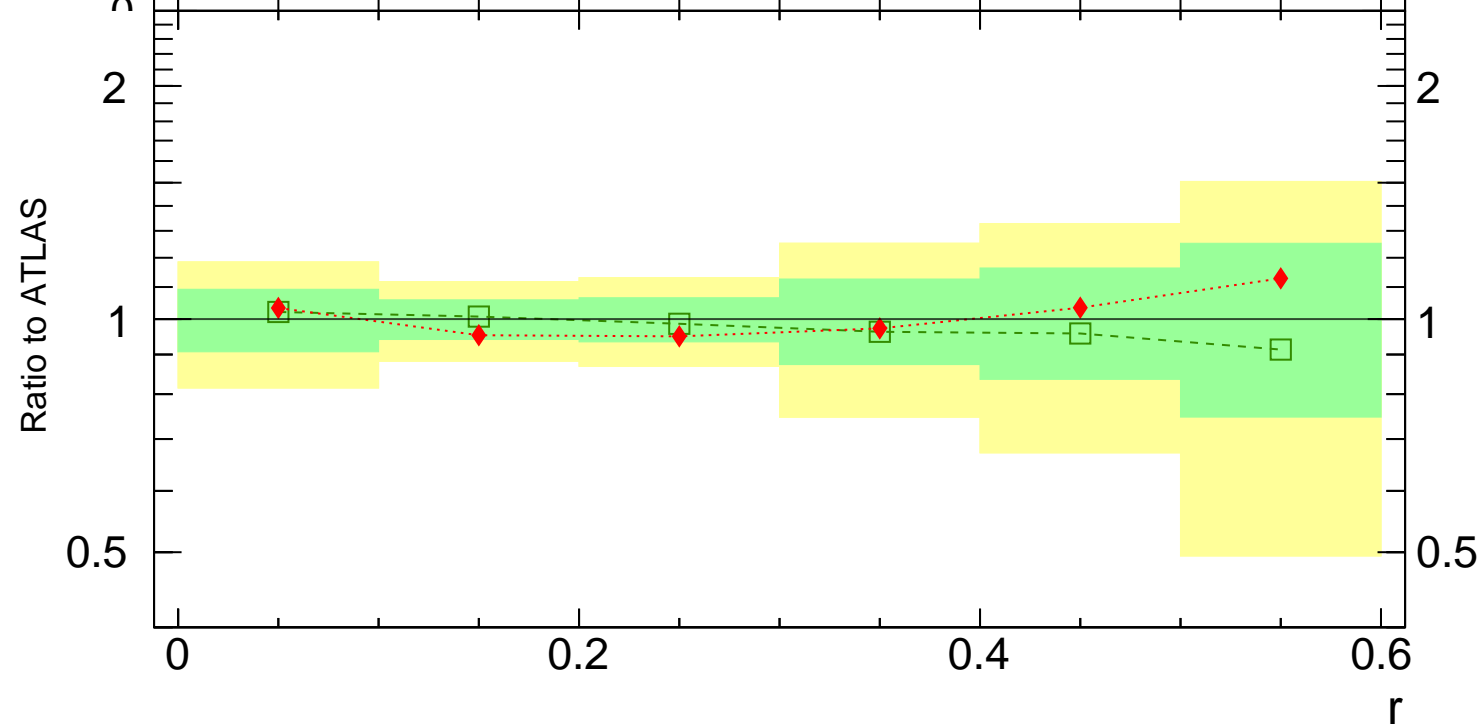

7000 GeV pp

Jets

Rivet 3.1.0, $\geq 5.4M$ events
mcplots.cern.ch [arXiv:1306.3436]