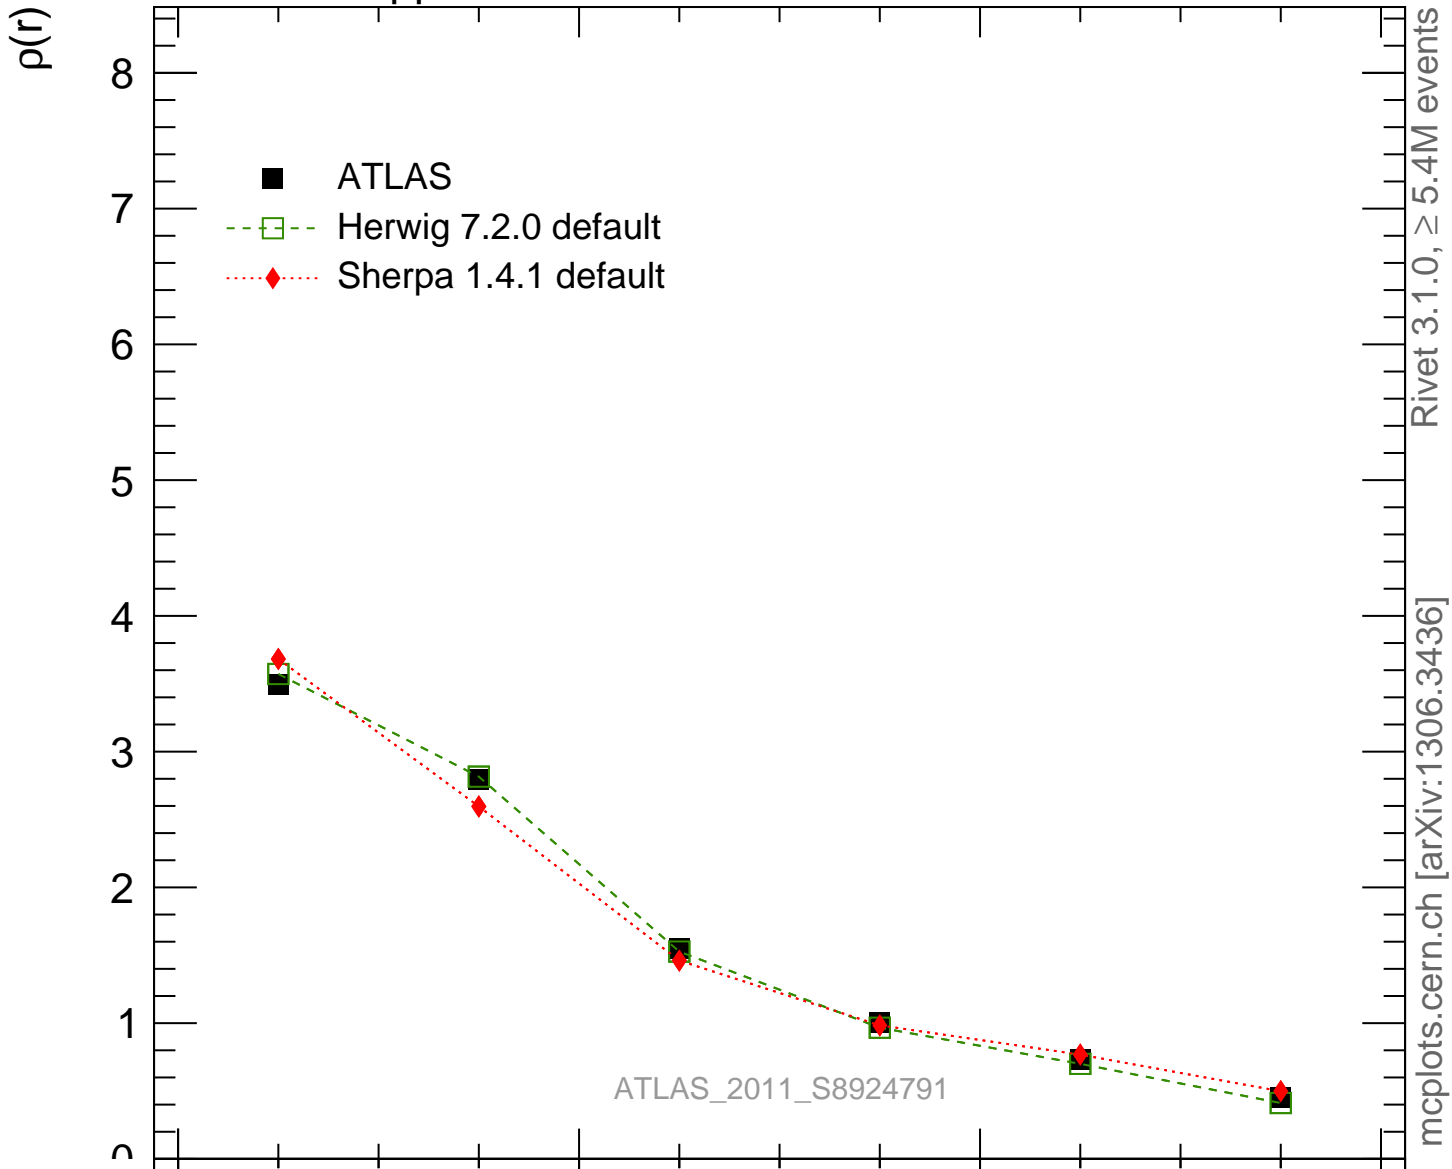

7000 GeV pp

Jets

Rivet 3.1.0, $\geq 5.4M$ events
mcplots.cern.ch [arXiv:1306.3436]