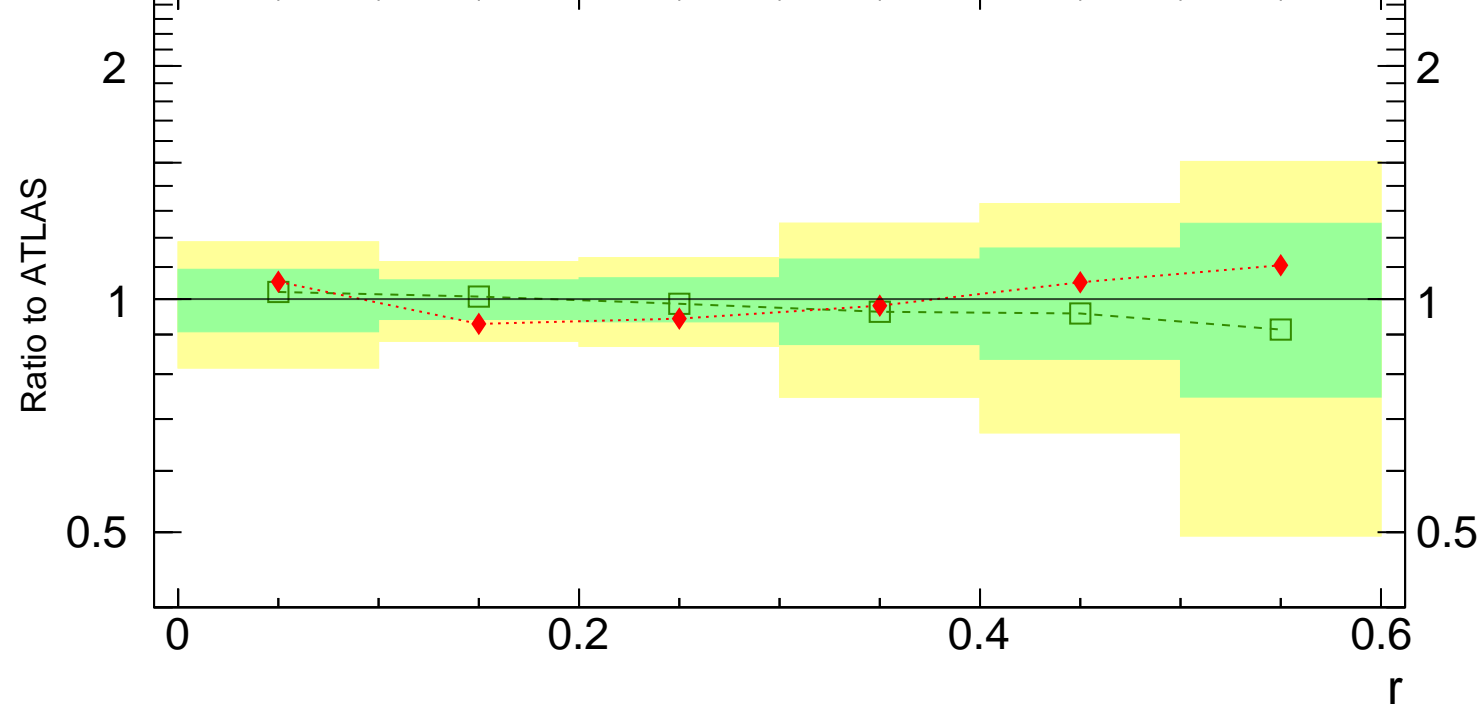

7000 GeV pp

Jets

Rivet 3.1.0, $\geq 5.4M$ events
mcplots.cern.ch [arXiv:1306.3436]