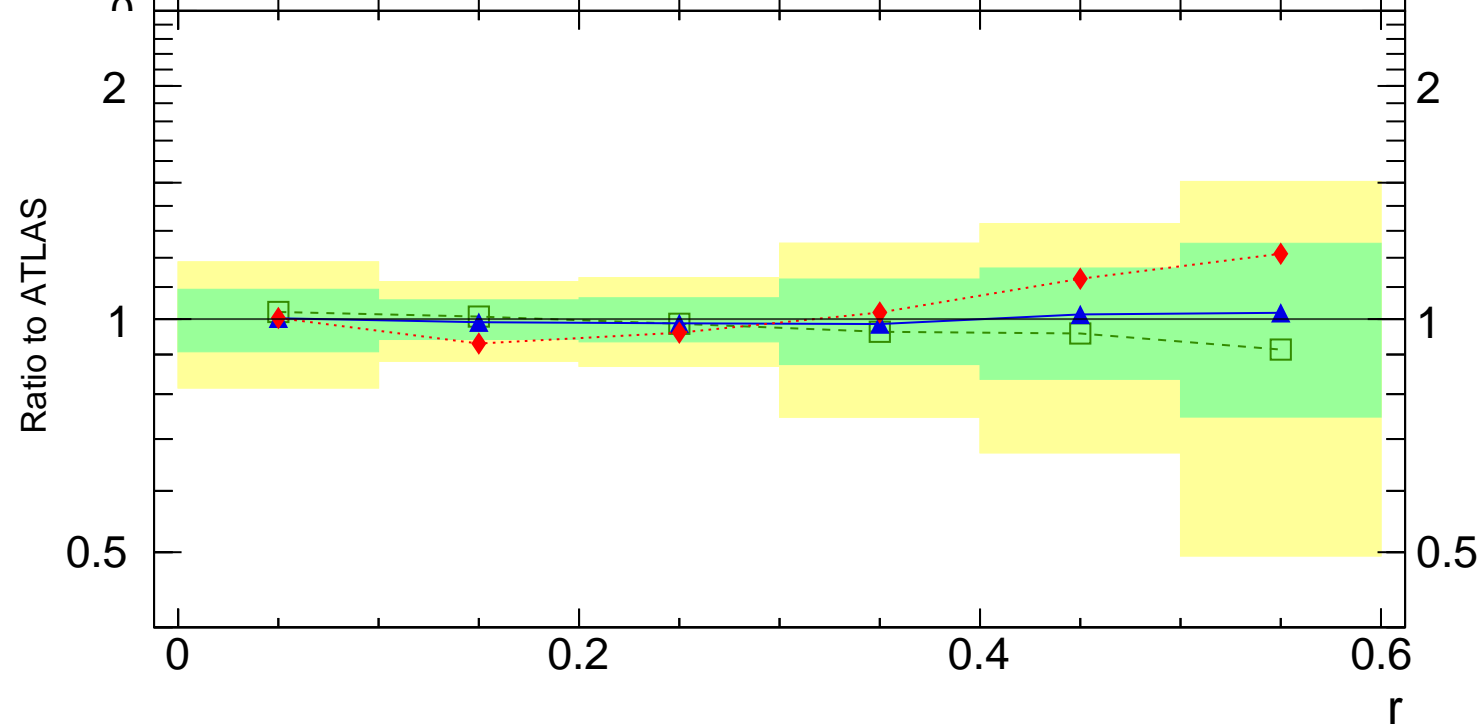

7000 GeV pp

Jets

Rivet 3.1.0,  $\geq 5.4M$  events  
mcplots.cern.ch [arXiv:1306.3436]