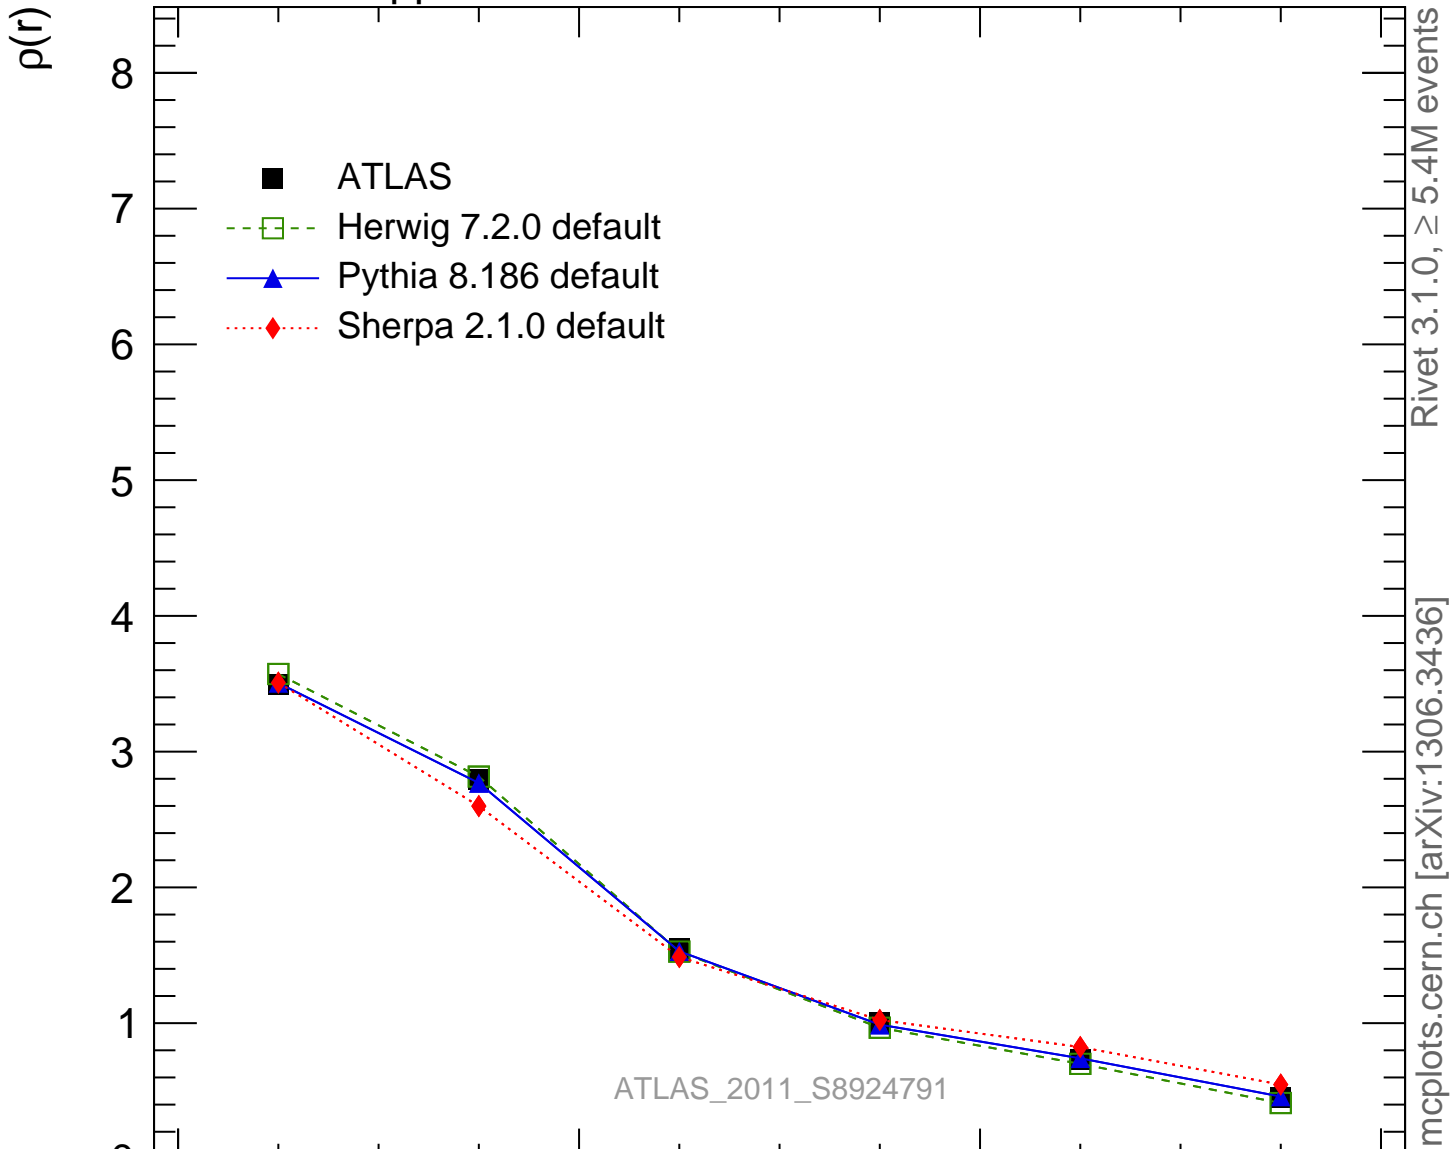

7000 GeV pp

Jets

Rivet 3.1.0,  $\geq 5.4M$  events  
mcplots.cern.ch [arXiv:1306.3436]