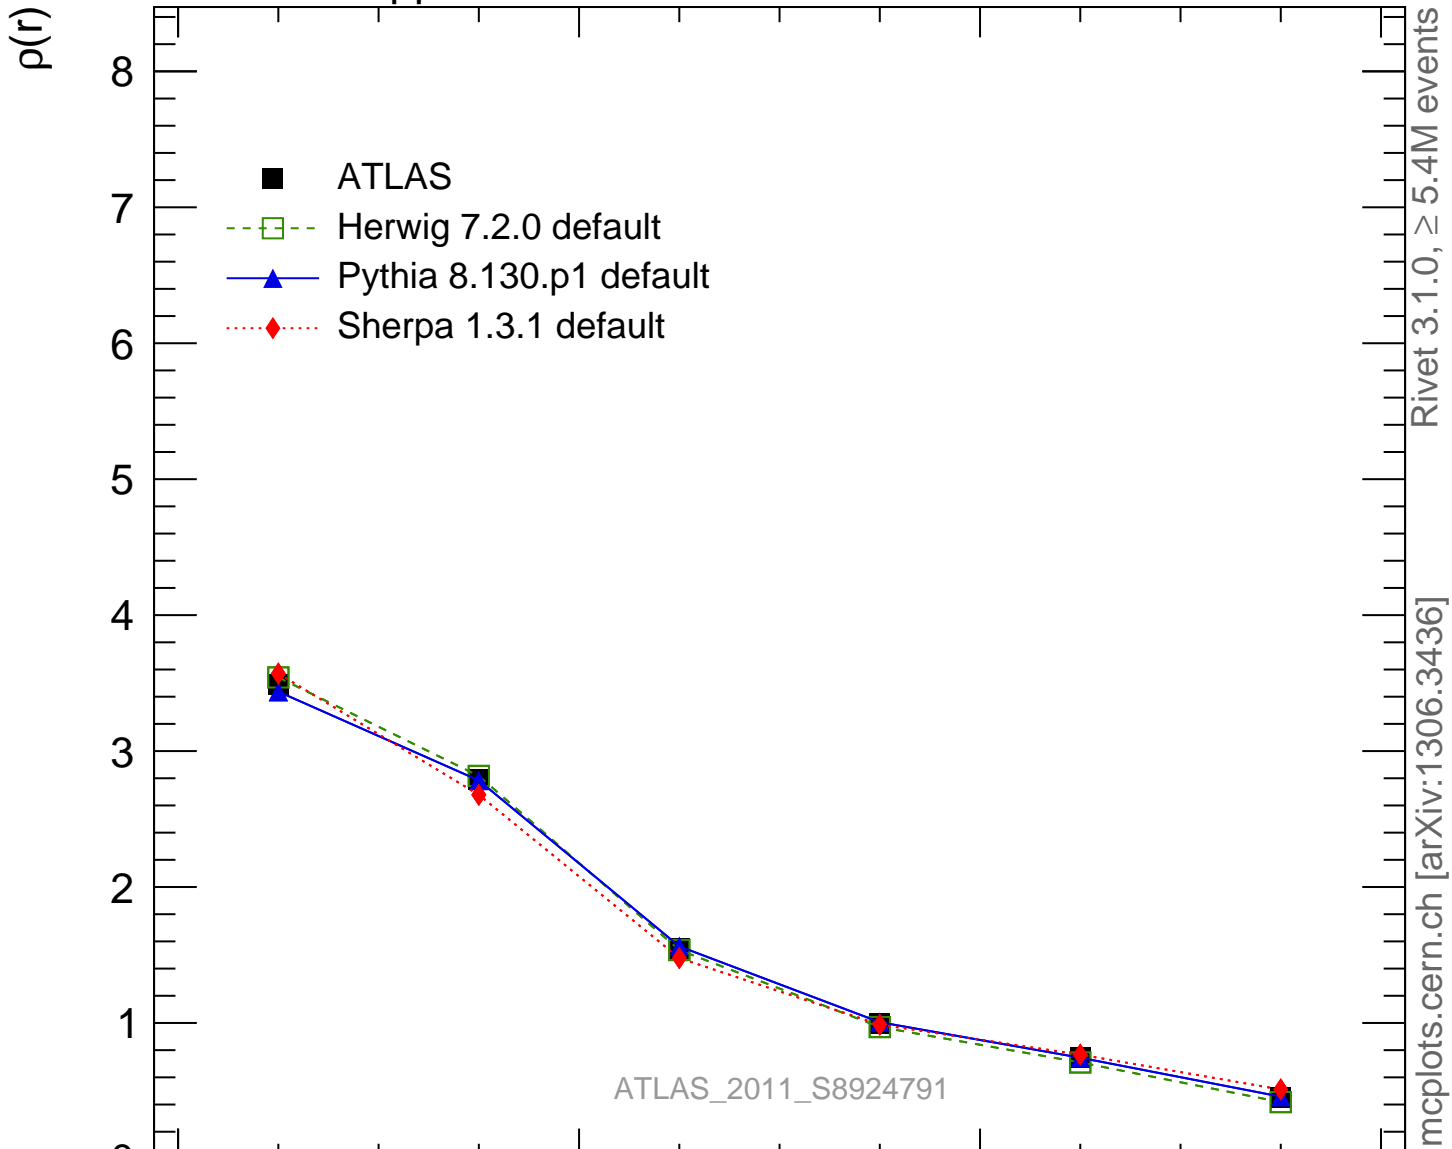

7000 GeV pp

Jets

Rivet 3.1.0,  $\geq 5.4M$  events  
mcplots.cern.ch [arXiv:1306.3436]