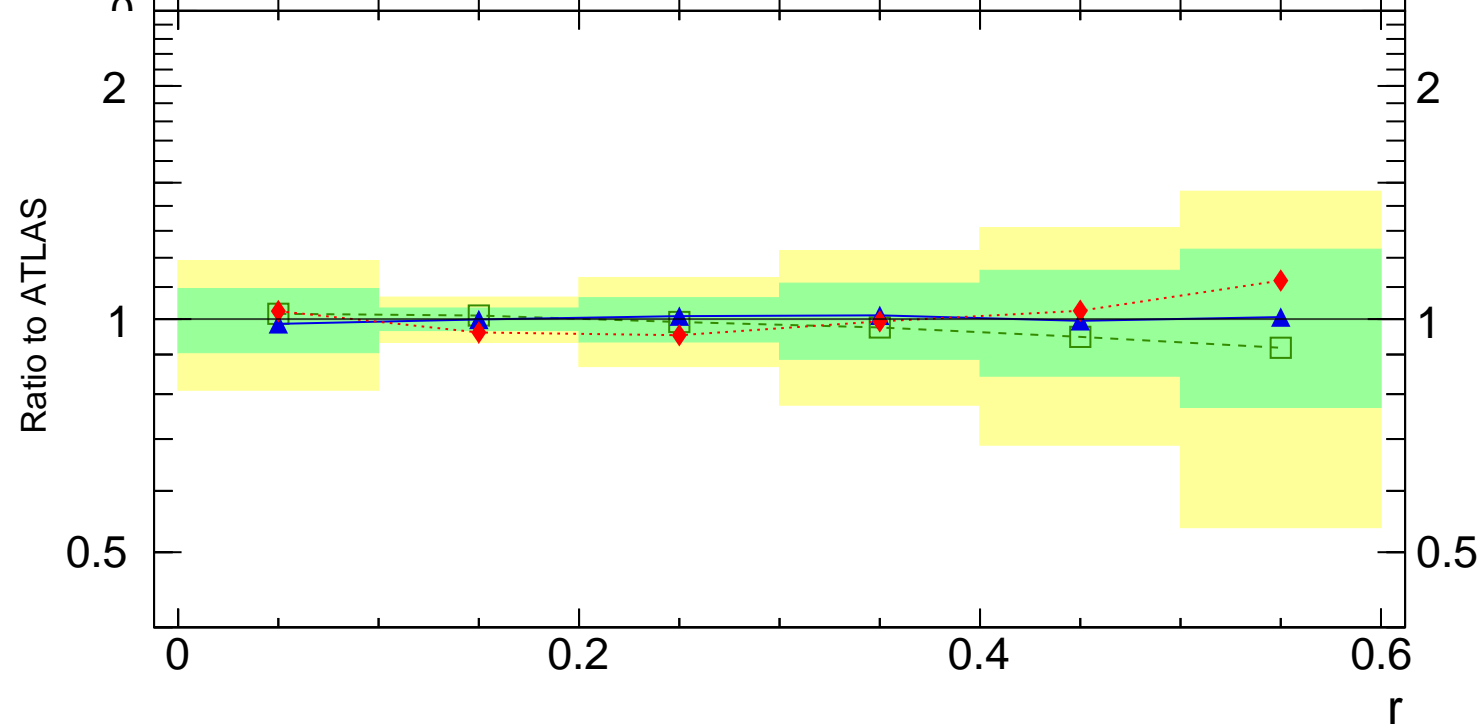

7000 GeV pp

Jets

Rivet 3.1.0,  $\geq 5.4M$  events  
mcplots.cern.ch [arXiv:1306.3436]