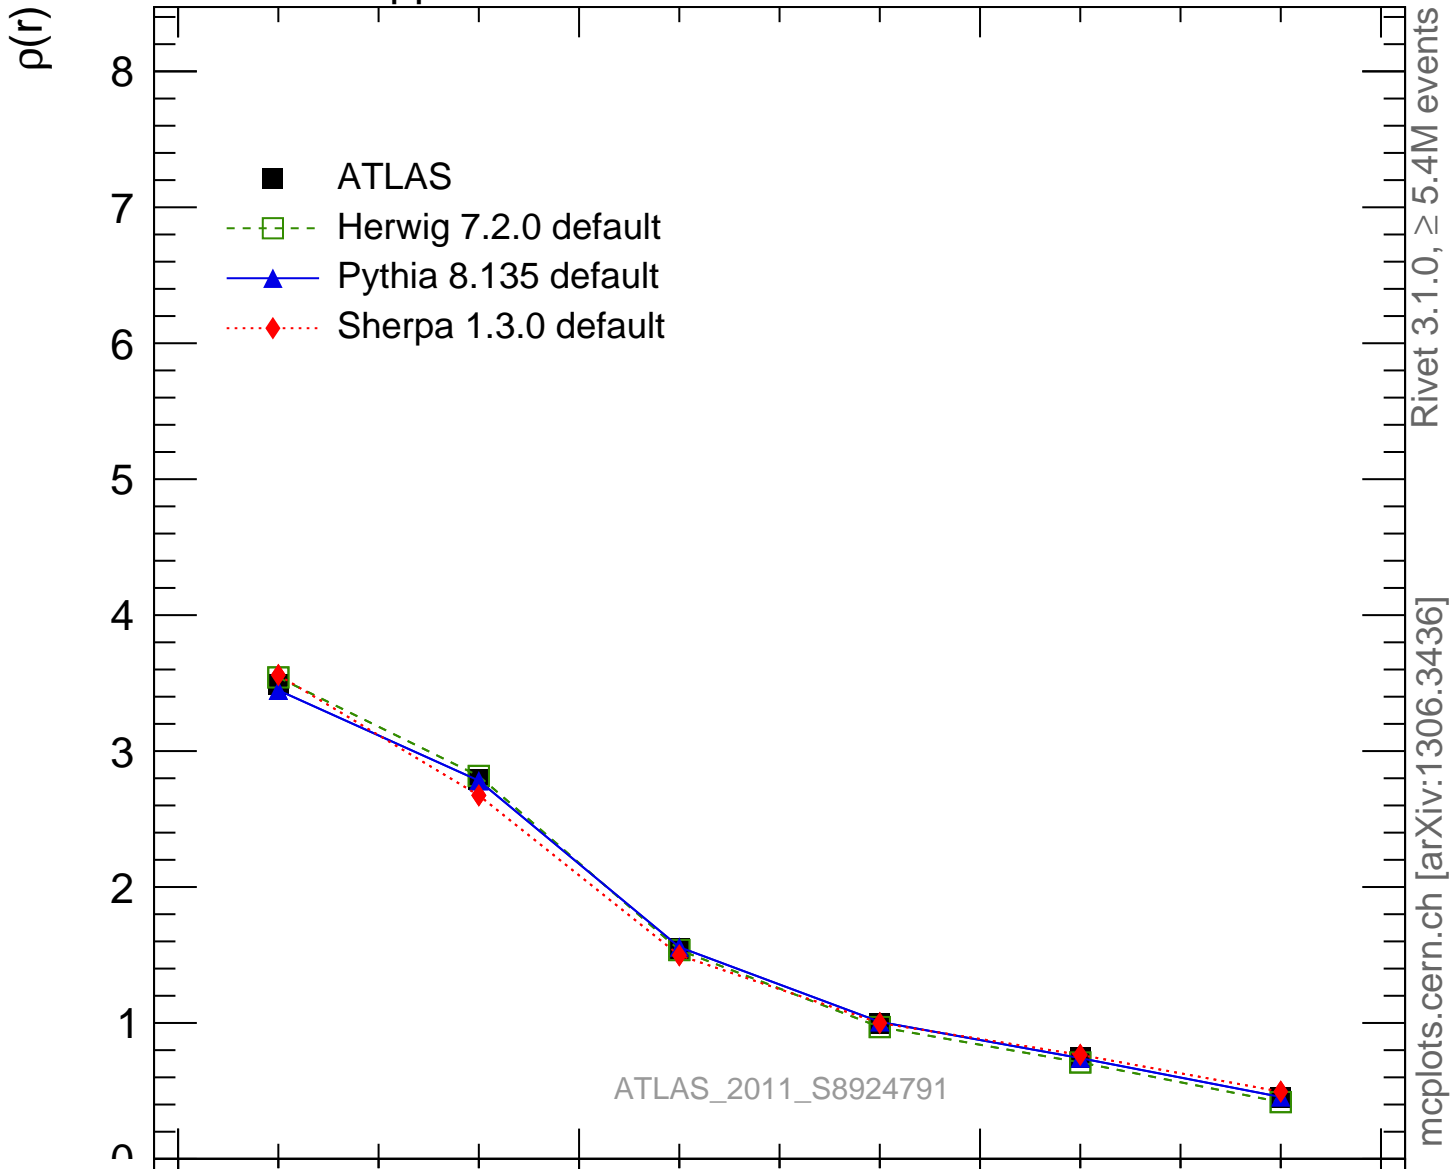

7000 GeV pp

Jets

Rivet 3.1.0, $\geq 5.4M$ events
mcplots.cern.ch [arXiv:1306.3436]