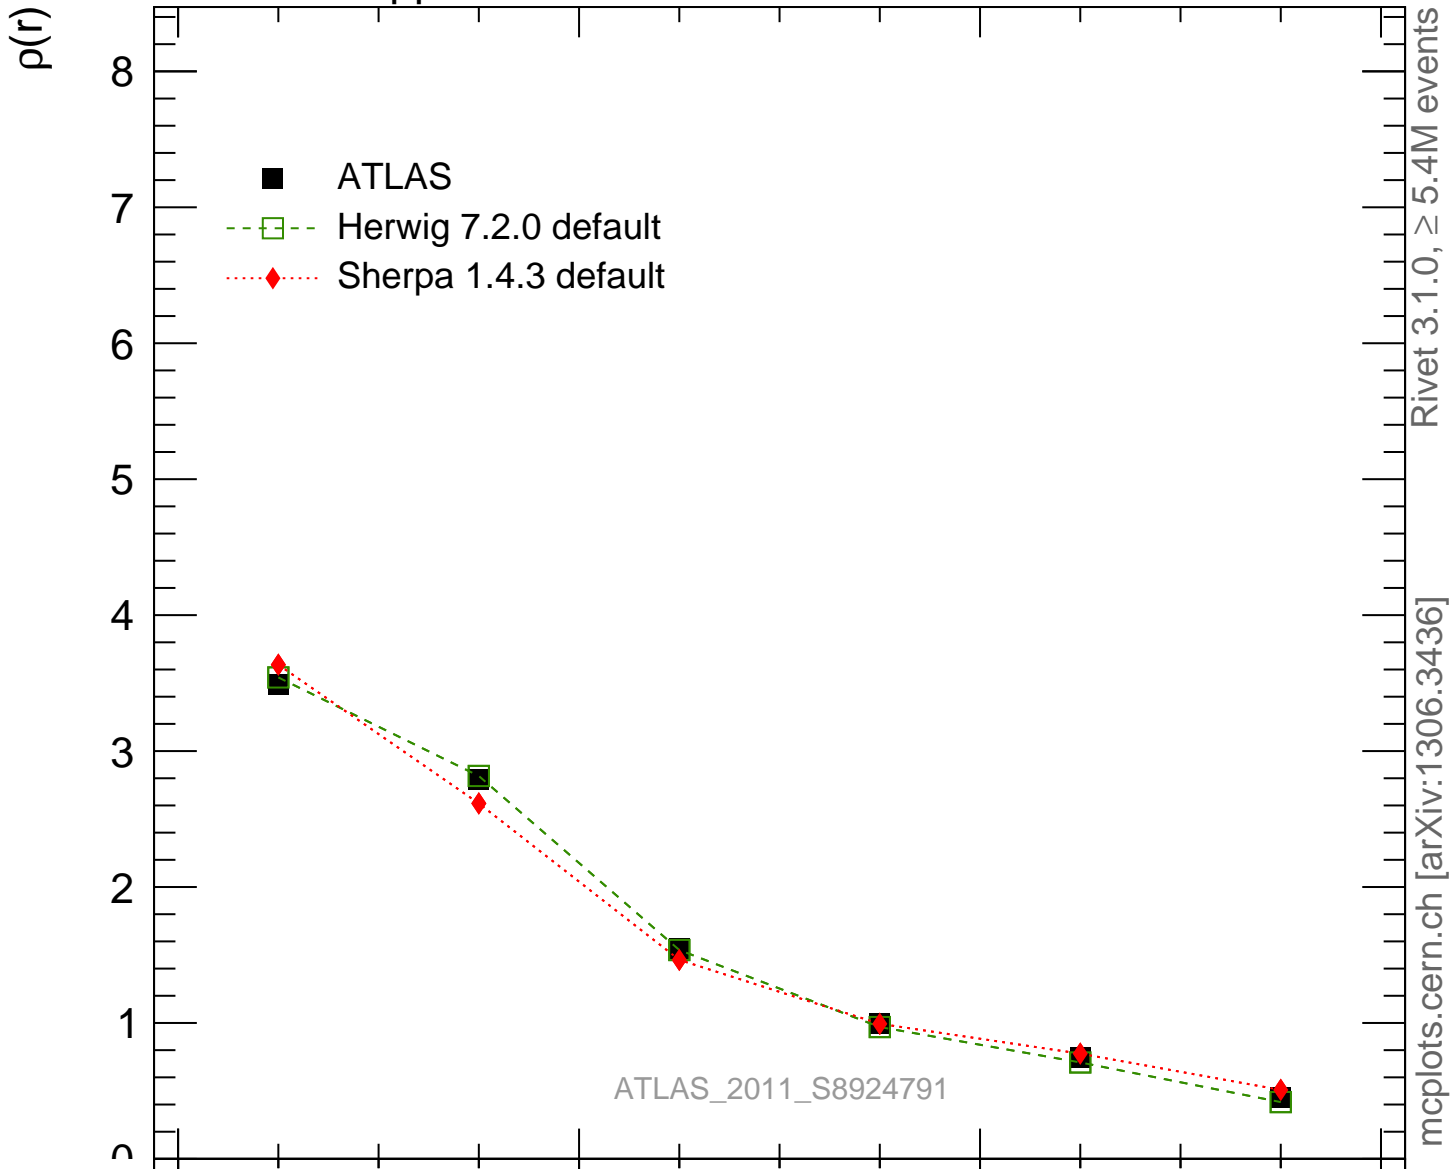

7000 GeV pp

Jets

Rivet 3.1.0,  $\geq 5.4M$  events  
mcplots.cern.ch [arXiv:1306.3436]