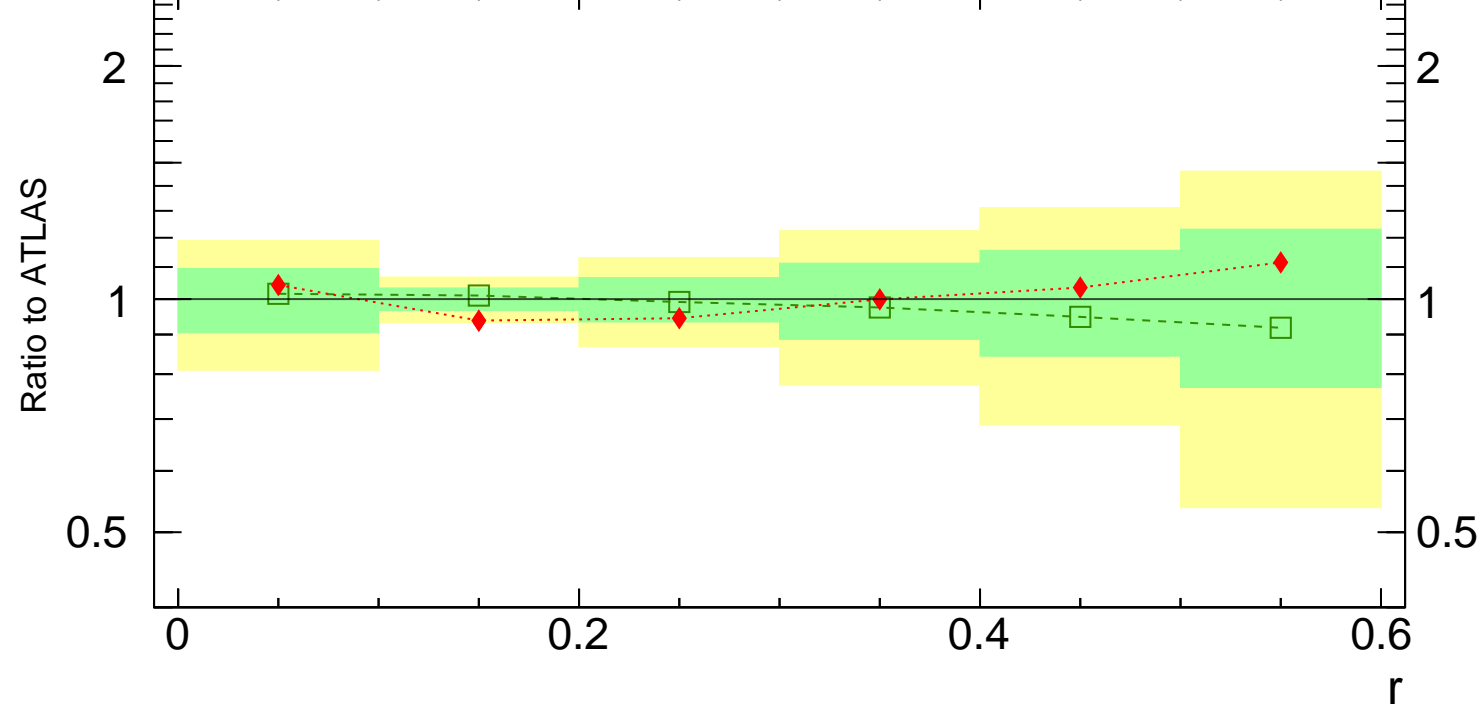

7000 GeV pp

Jets

Rivet 3.1.0,  $\geq 5.4M$  events  
mcplots.cern.ch [arXiv:1306.3436]