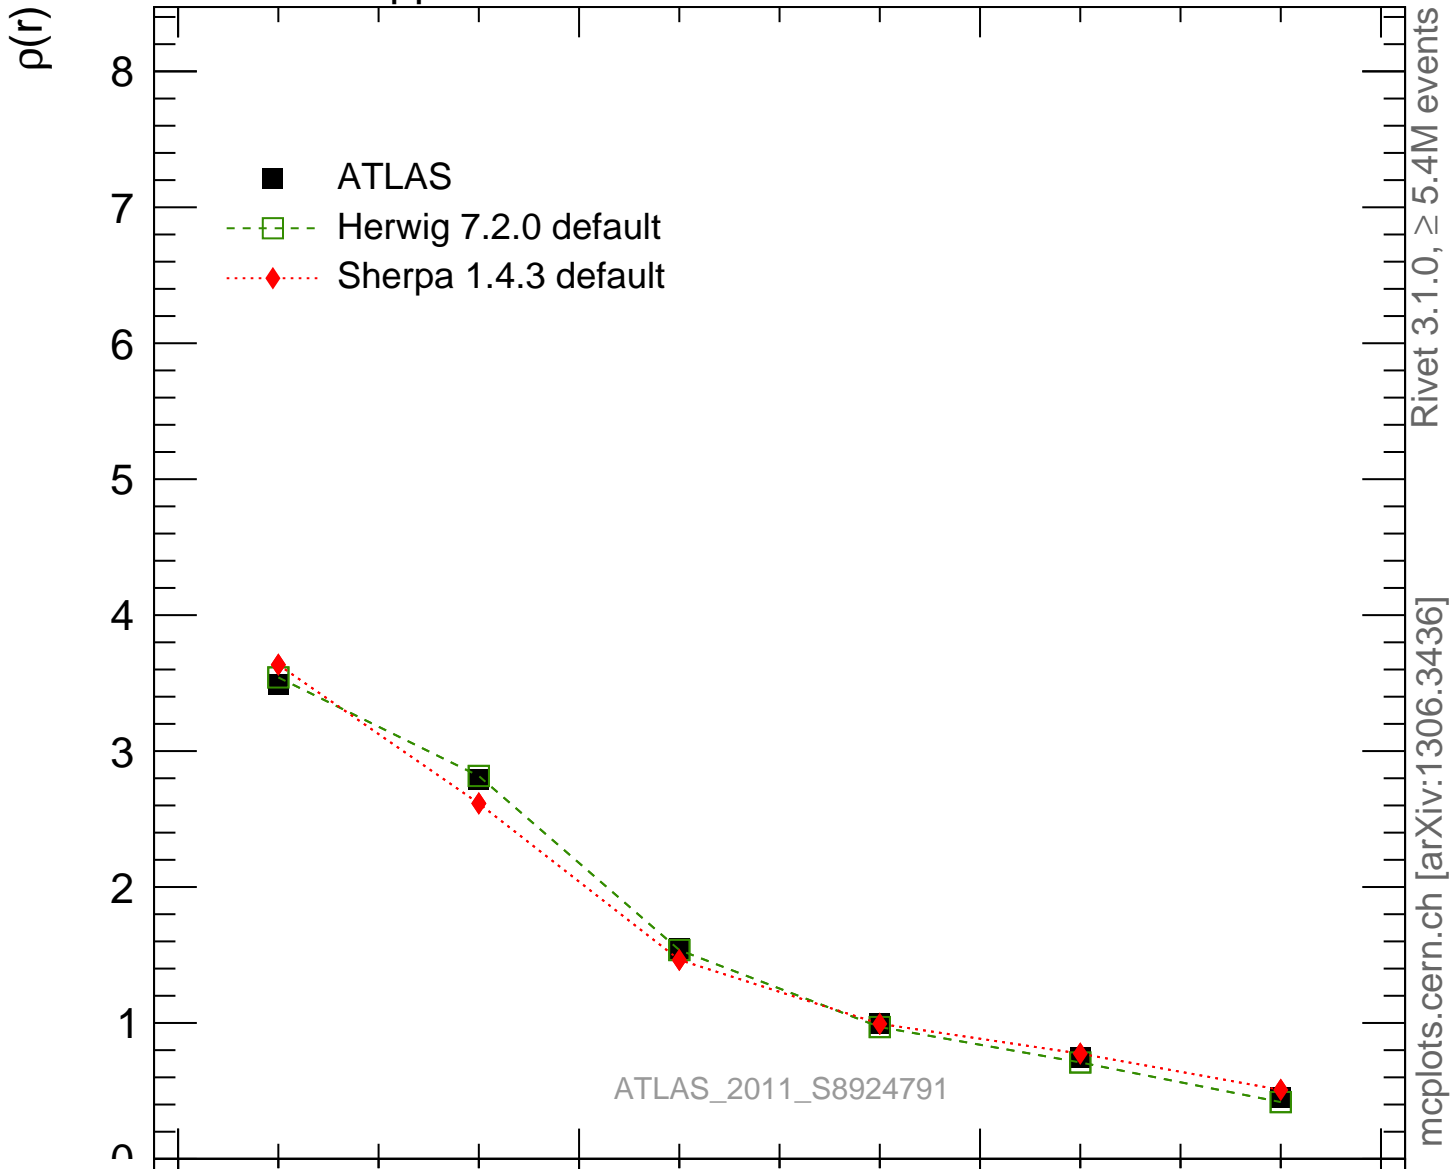

7000 GeV pp

Jets

Rivet 3.1.0, $\geq 5.4M$ events
mcplots.cern.ch [arXiv:1306.3436]