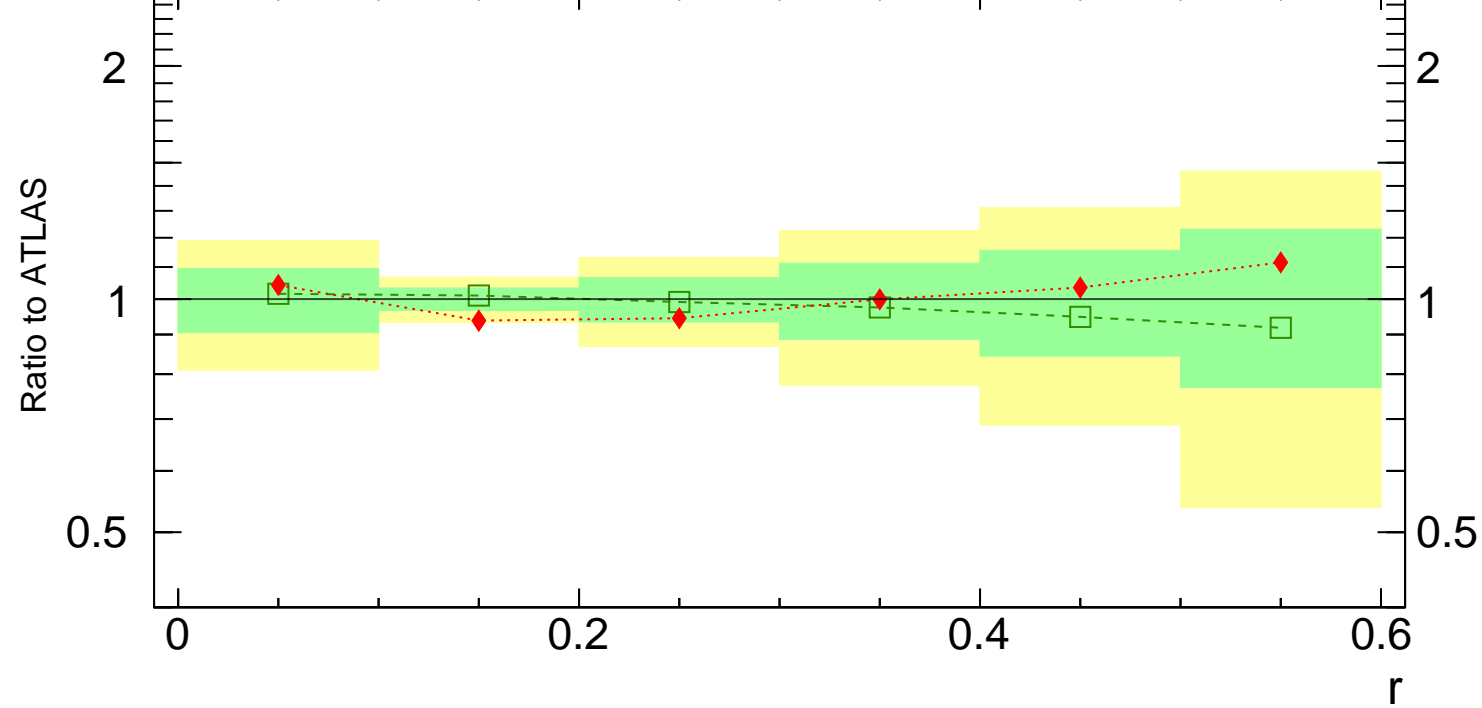

7000 GeV pp

Jets

Rivet 3.1.0, $\geq 5.4M$ events
mcplots.cern.ch [arXiv:1306.3436]