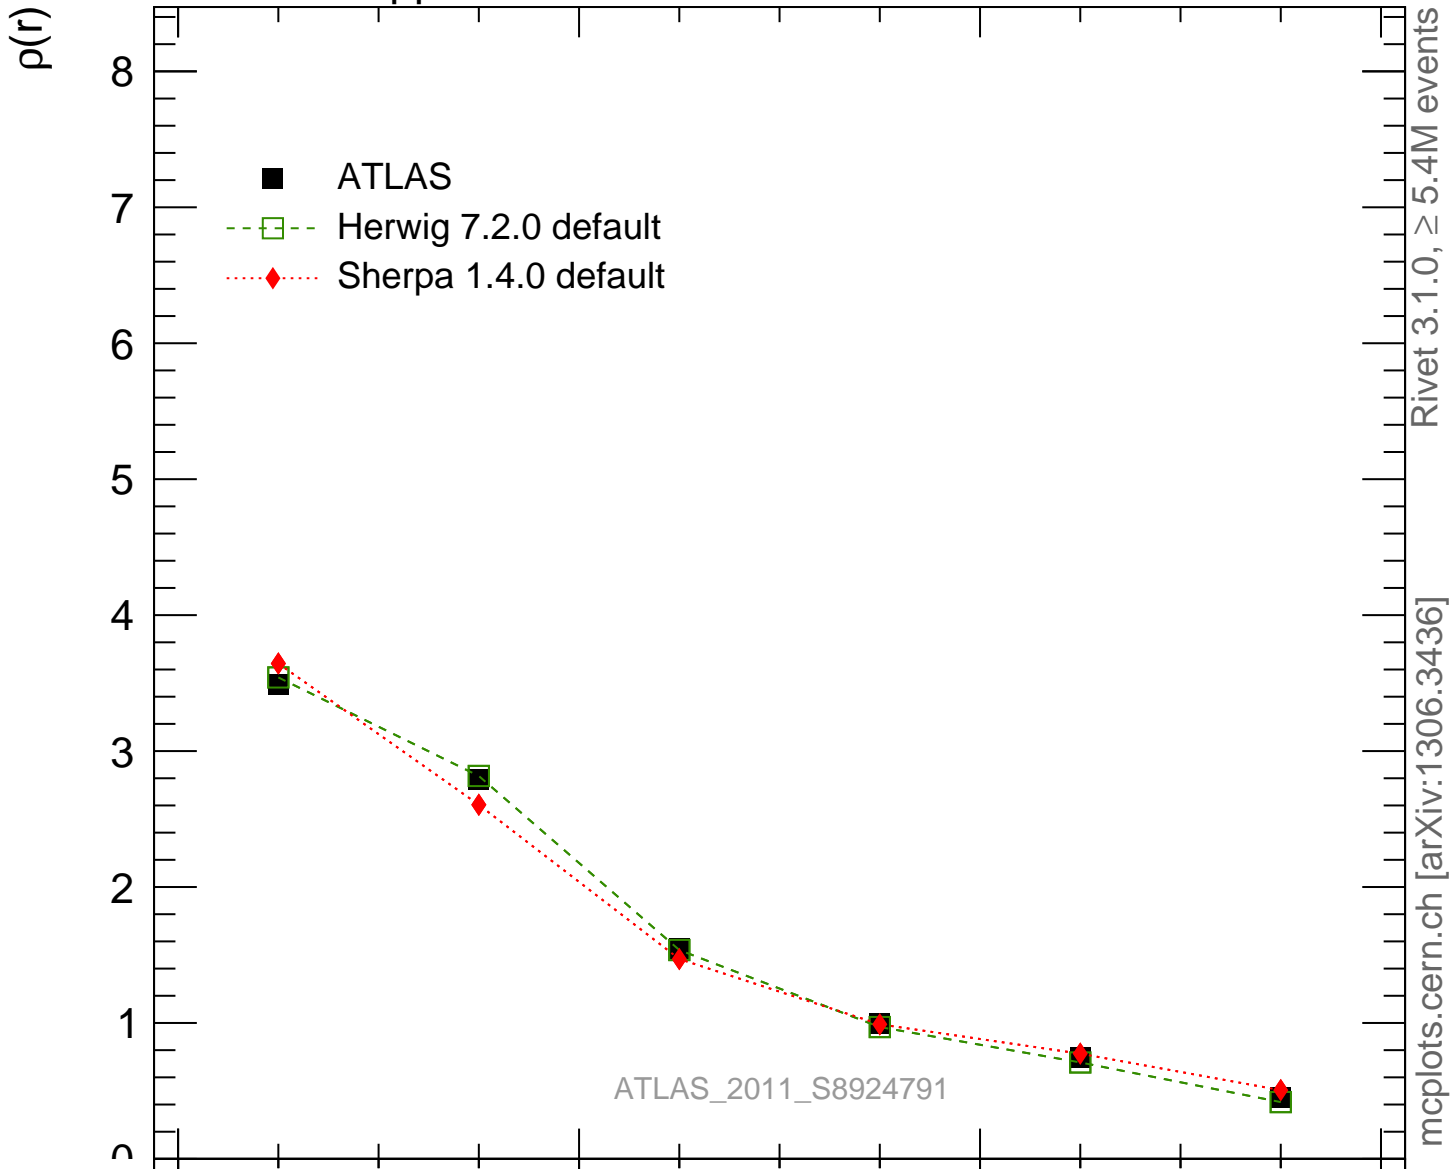

7000 GeV pp

Jets

Rivet 3.1.0,  $\geq 5.4M$  events  
mcplots.cern.ch [arXiv:1306.3436]