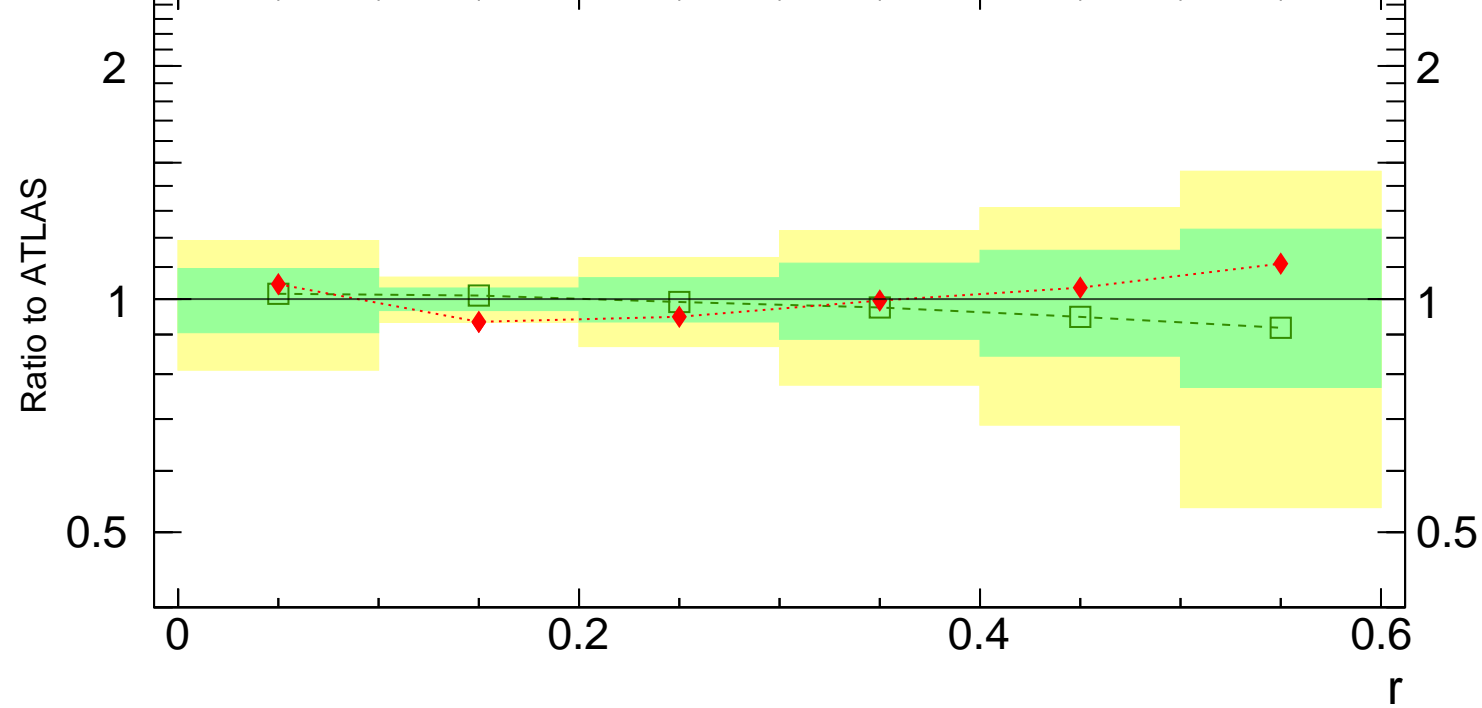

7000 GeV pp

Jets

Rivet 3.1.0,  $\geq 5.4M$  events  
mcplots.cern.ch [arXiv:1306.3436]