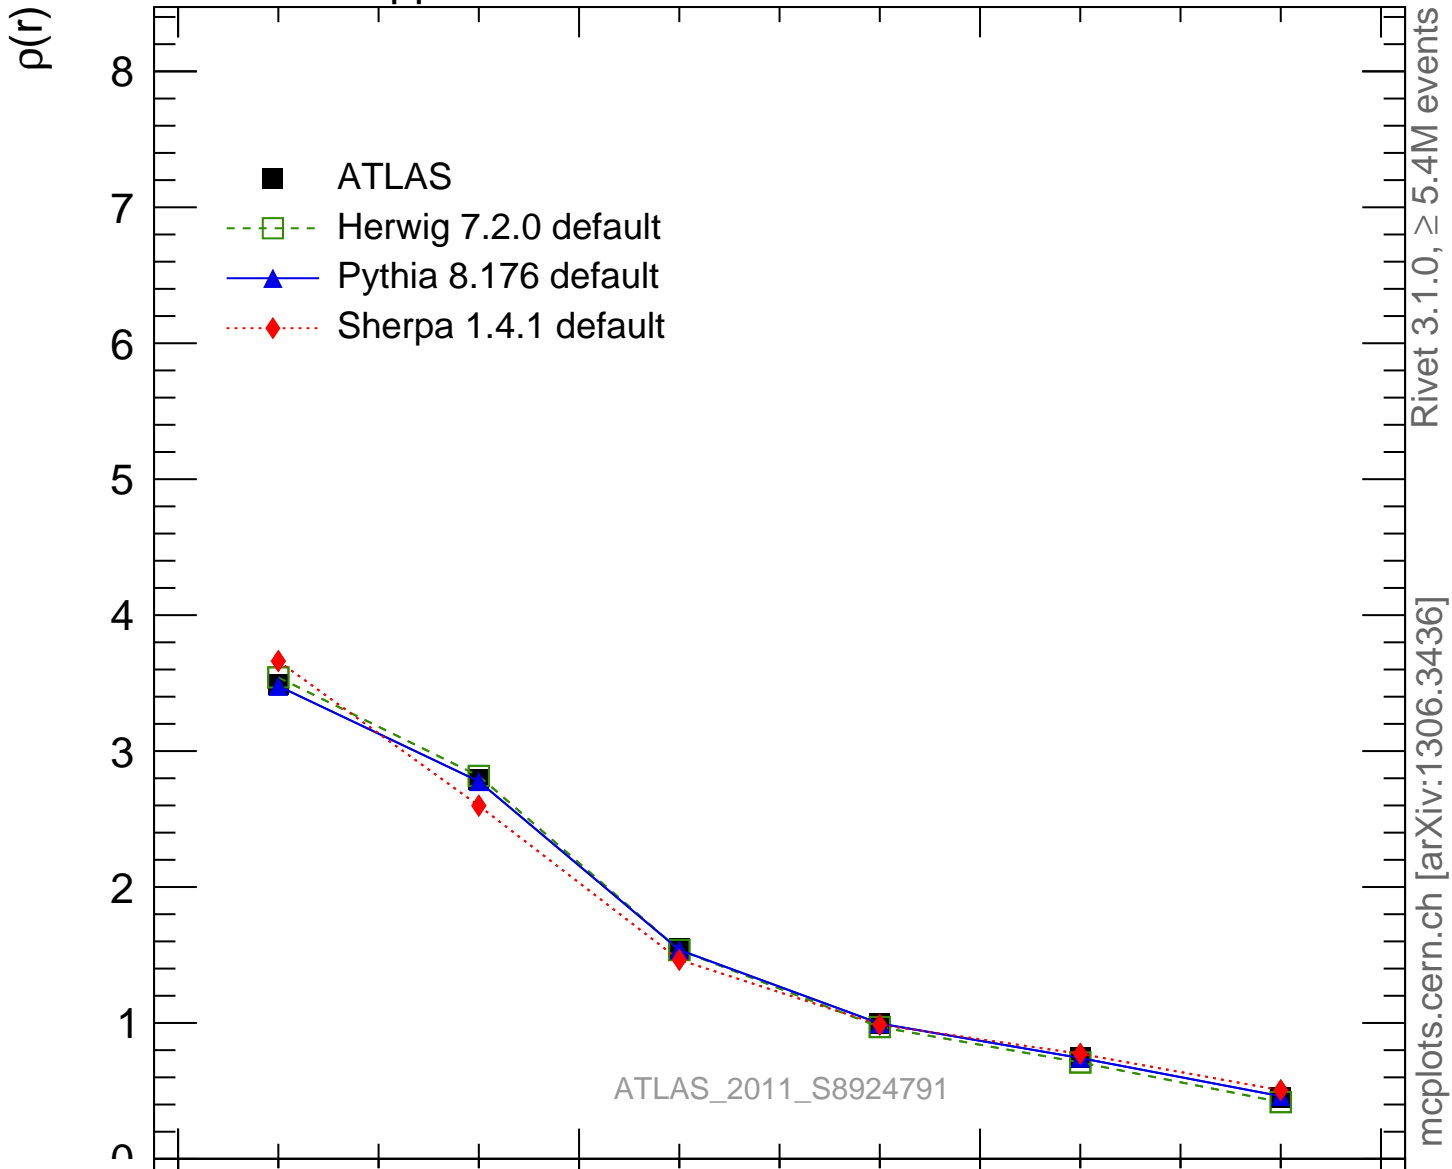

7000 GeV pp

Jets

Rivet 3.1.0, $\geq 5.4M$ events
mcplots.cern.ch [arXiv:1306.3436]