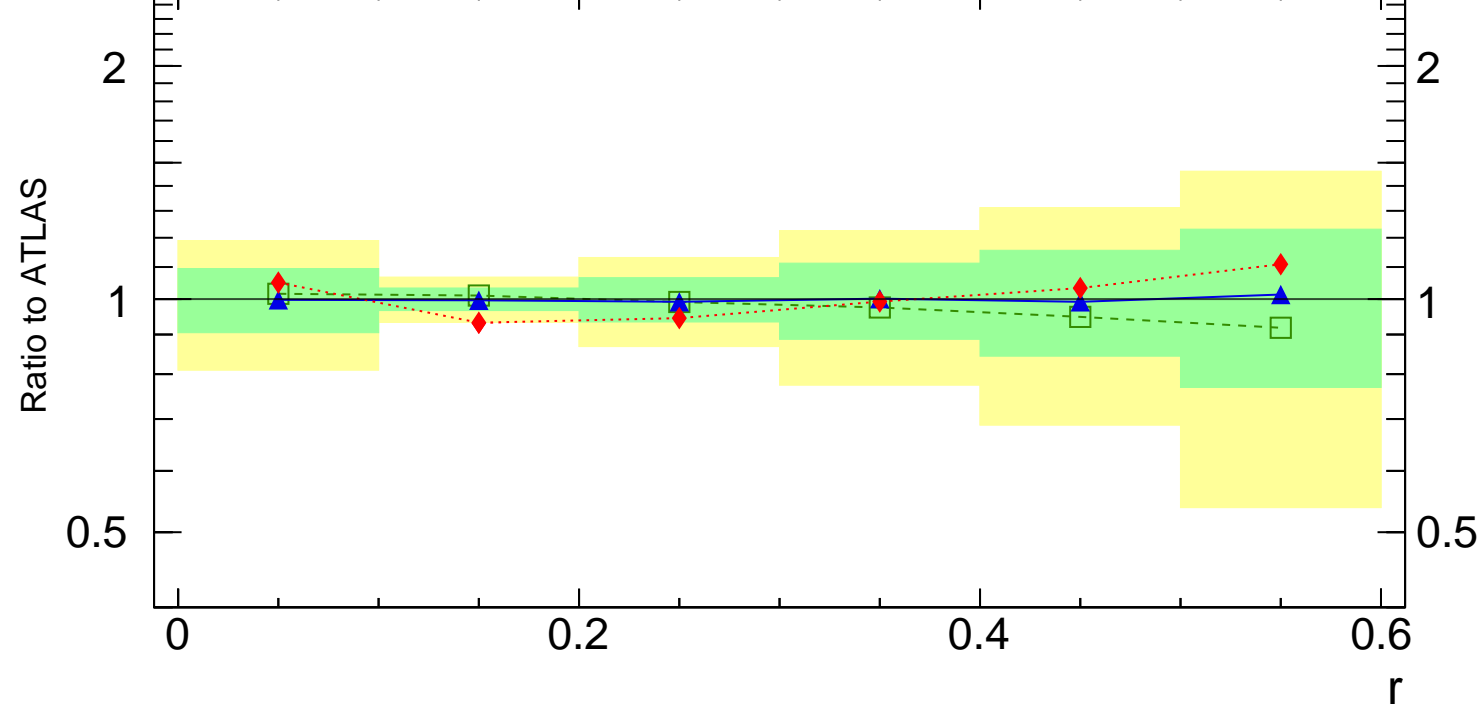

7000 GeV pp

Jets

Rivet 3.1.0, $\geq 5.4M$ events
mcplots.cern.ch [arXiv:1306.3436]