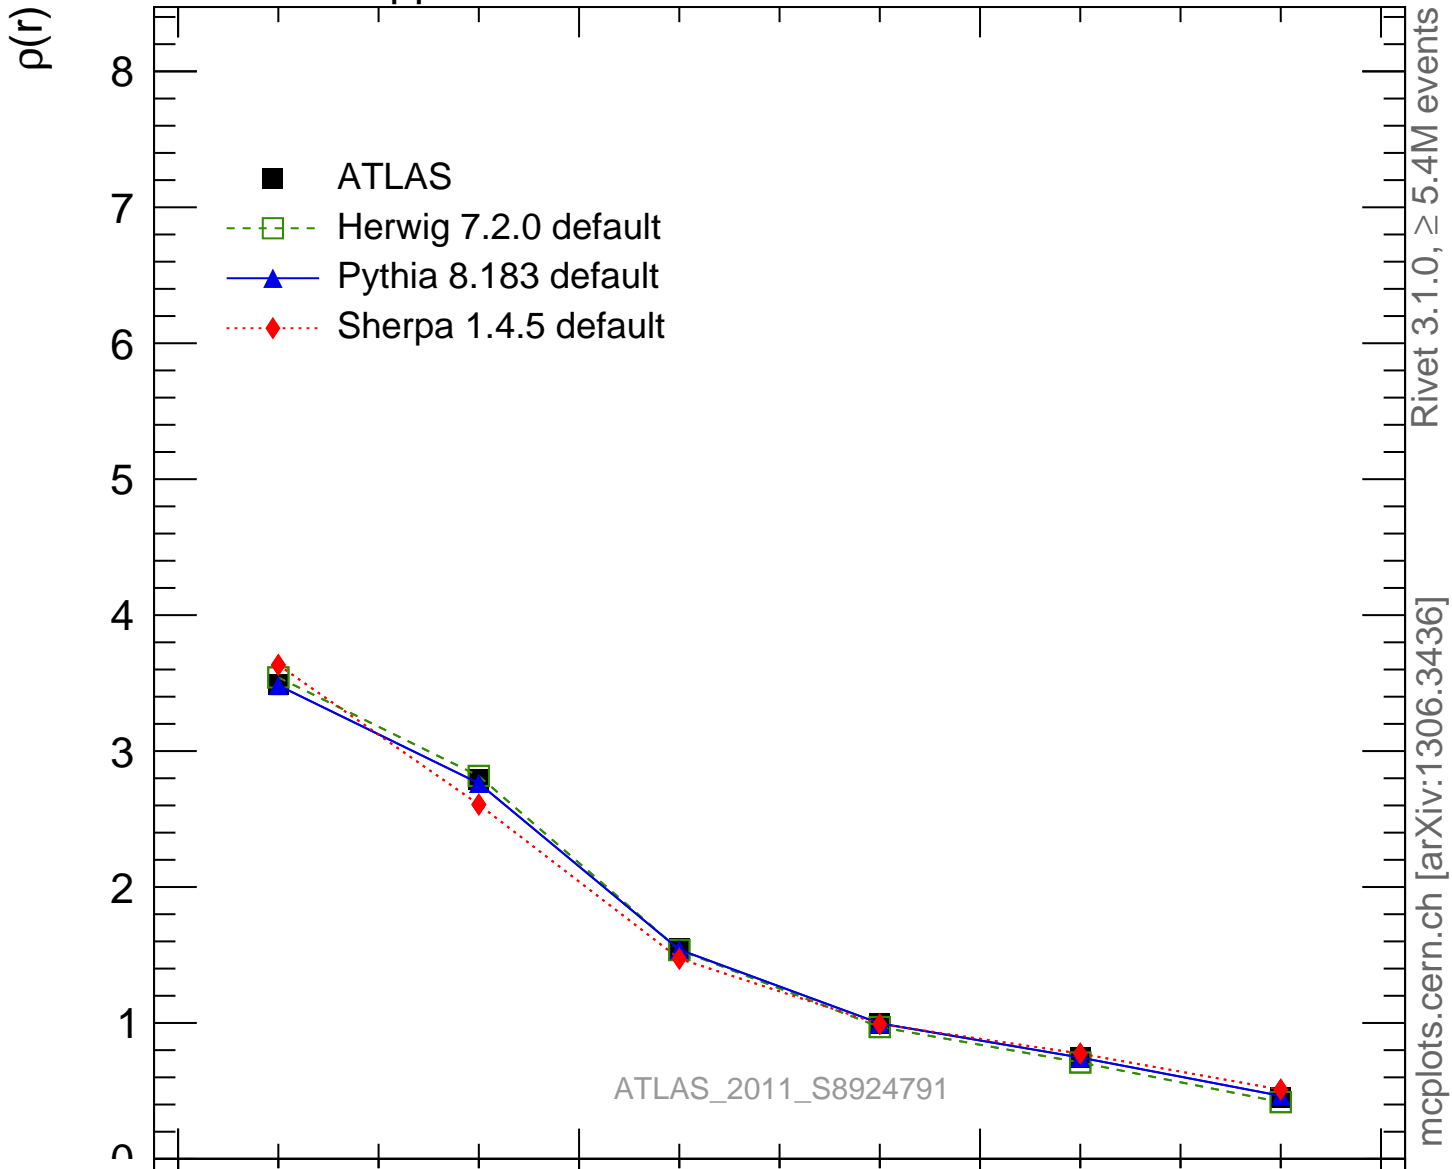

7000 GeV pp

Jets

Rivet 3.1.0, $\geq 5.4M$ events
mcplots.cern.ch [arXiv:1306.3436]