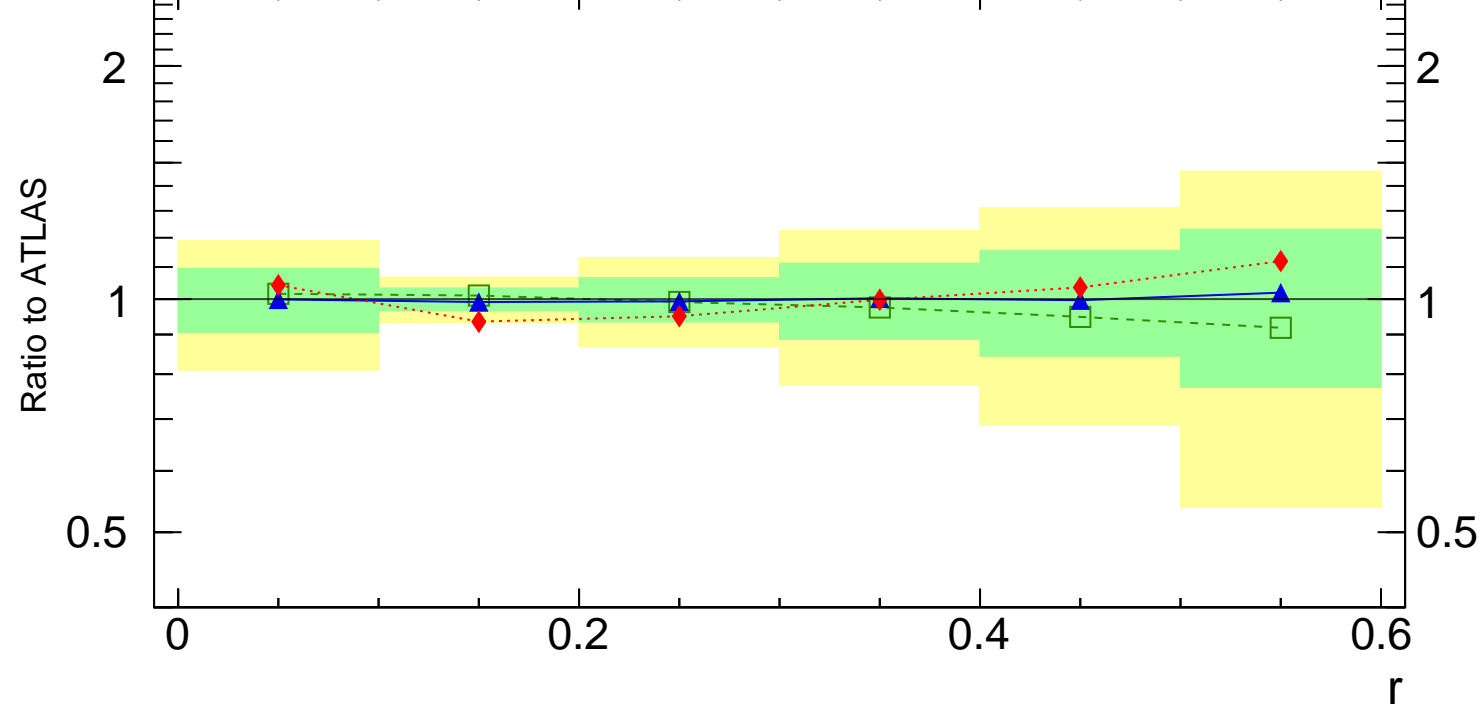

7000 GeV pp

Jets

Rivet 3.1.0, $\geq 5.4M$ events
mcplots.cern.ch [arXiv:1306.3436]