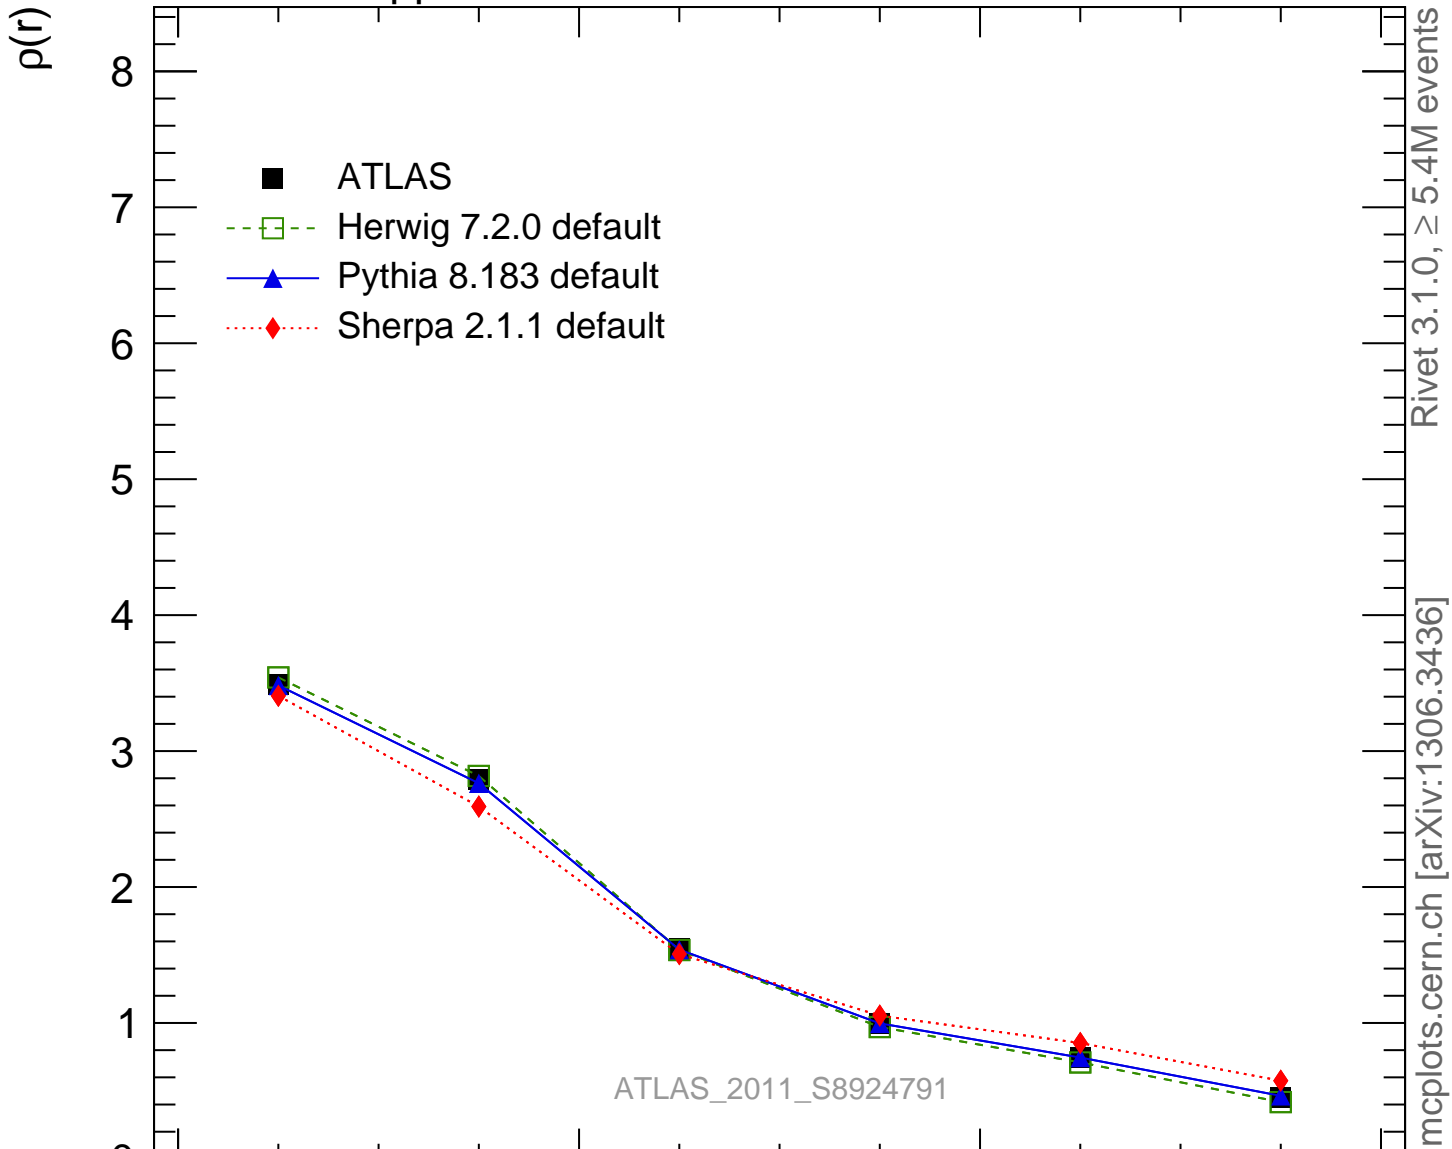

7000 GeV pp

Jets

Rivet 3.1.0,  $\geq 5.4M$  events  
mcplots.cern.ch [arXiv:1306.3436]