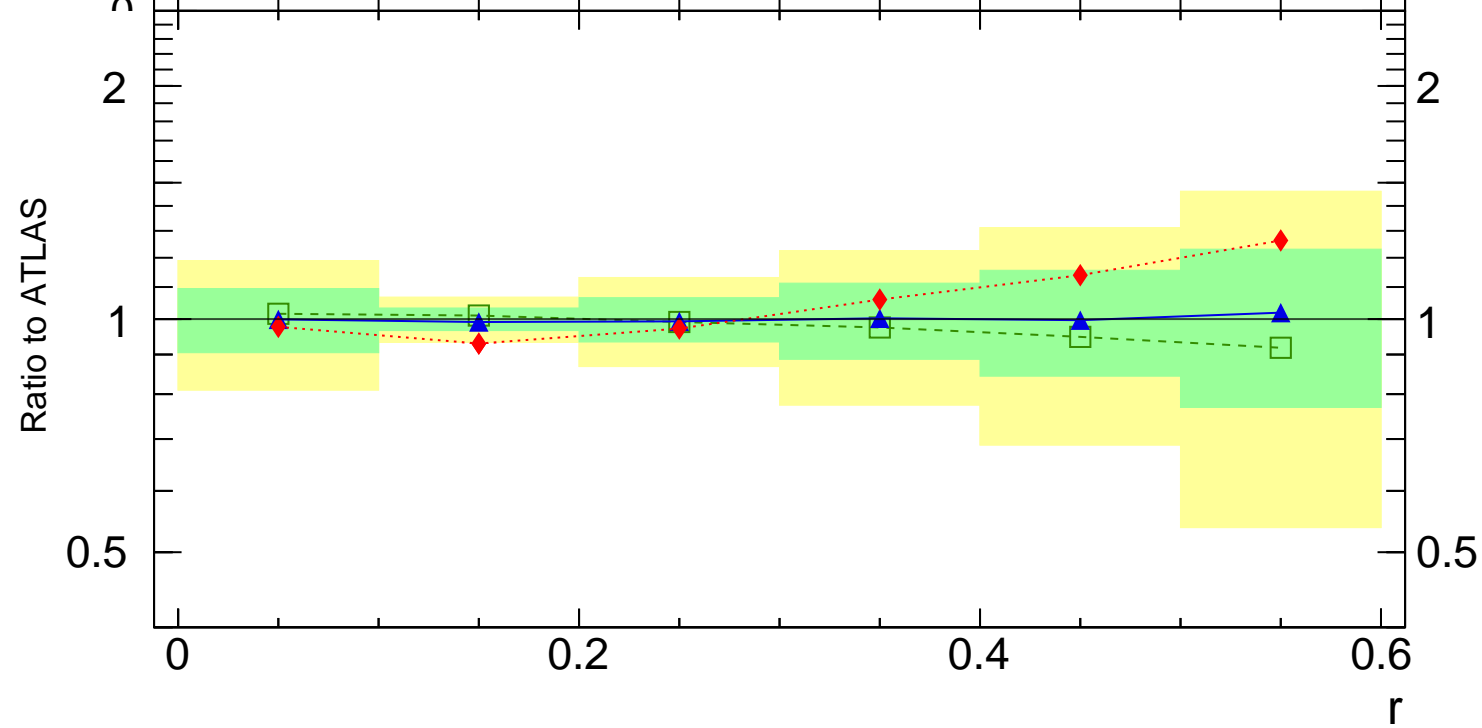

7000 GeV pp

Jets

Rivet 3.1.0,  $\geq 5.4M$  events  
mcplots.cern.ch [arXiv:1306.3436]