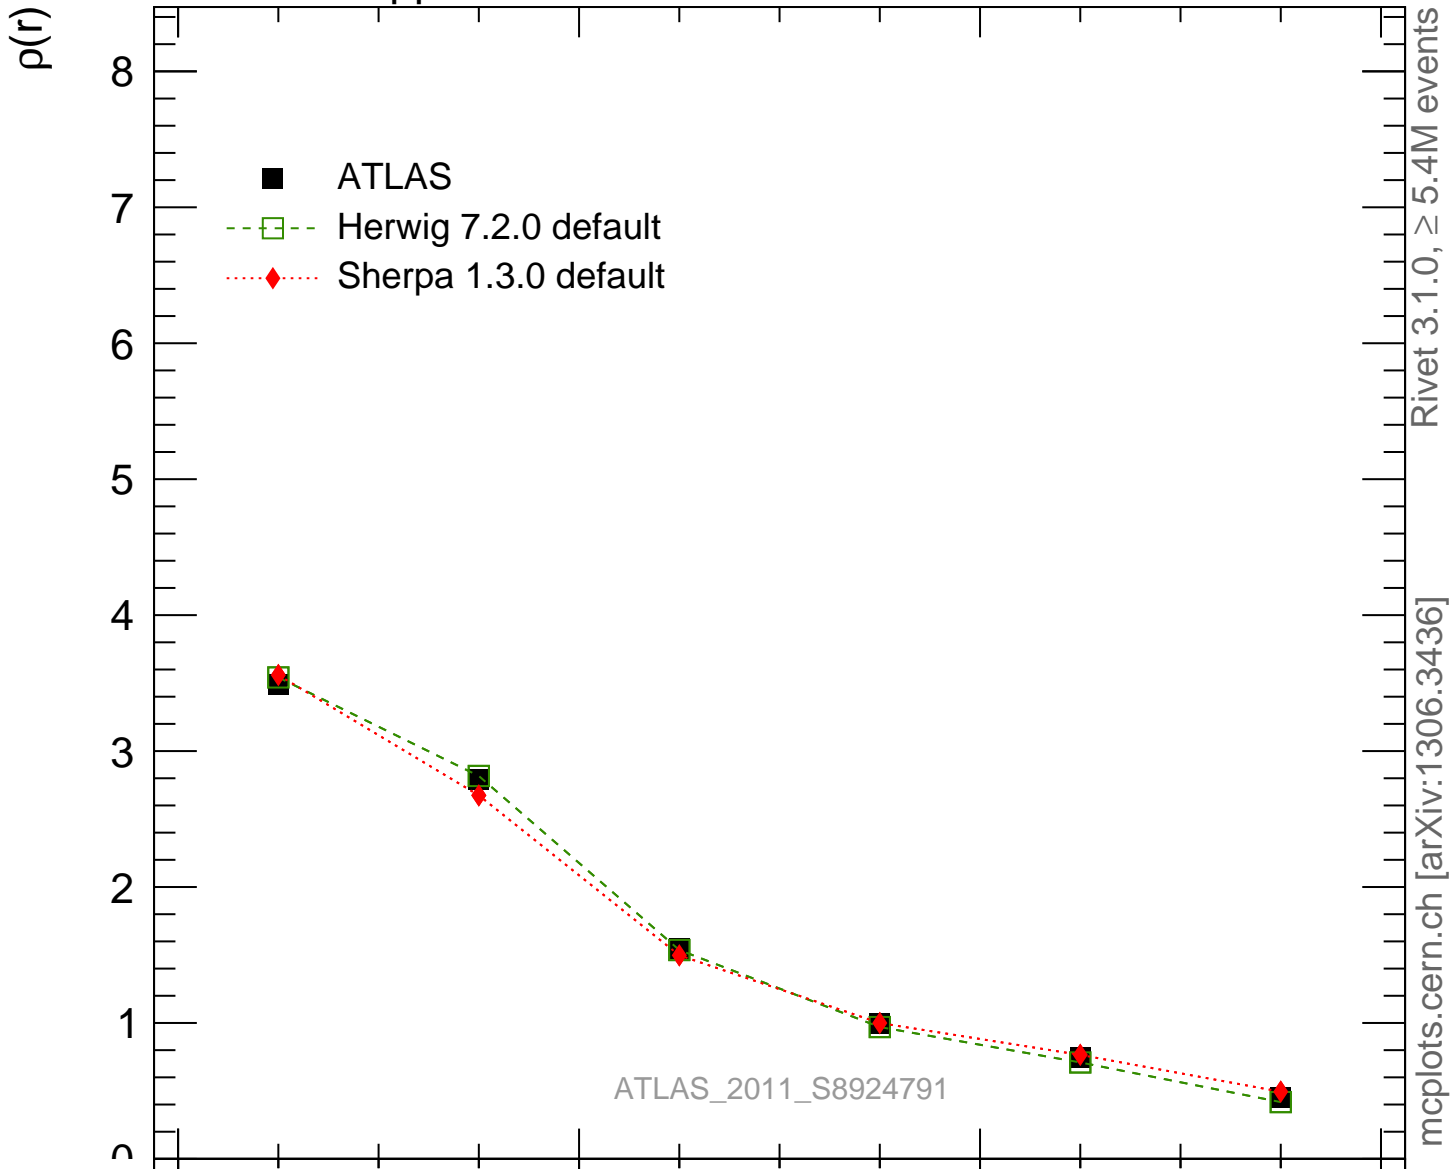

7000 GeV pp

Jets

Rivet 3.1.0, $\geq 5.4M$ events
mcplots.cern.ch [arXiv:1306.3436]