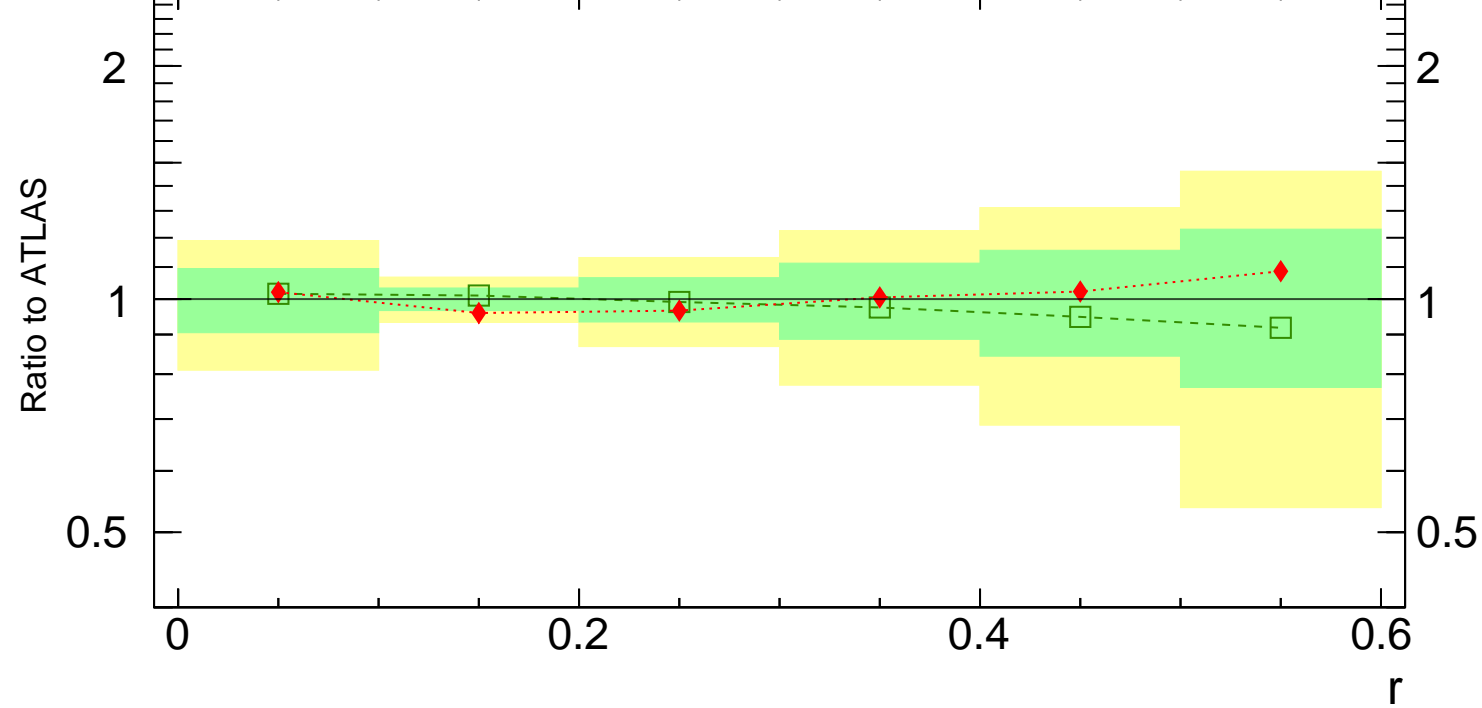

7000 GeV pp

Jets

Rivet 3.1.0, $\geq 5.4M$ events
mcplots.cern.ch [arXiv:1306.3436]