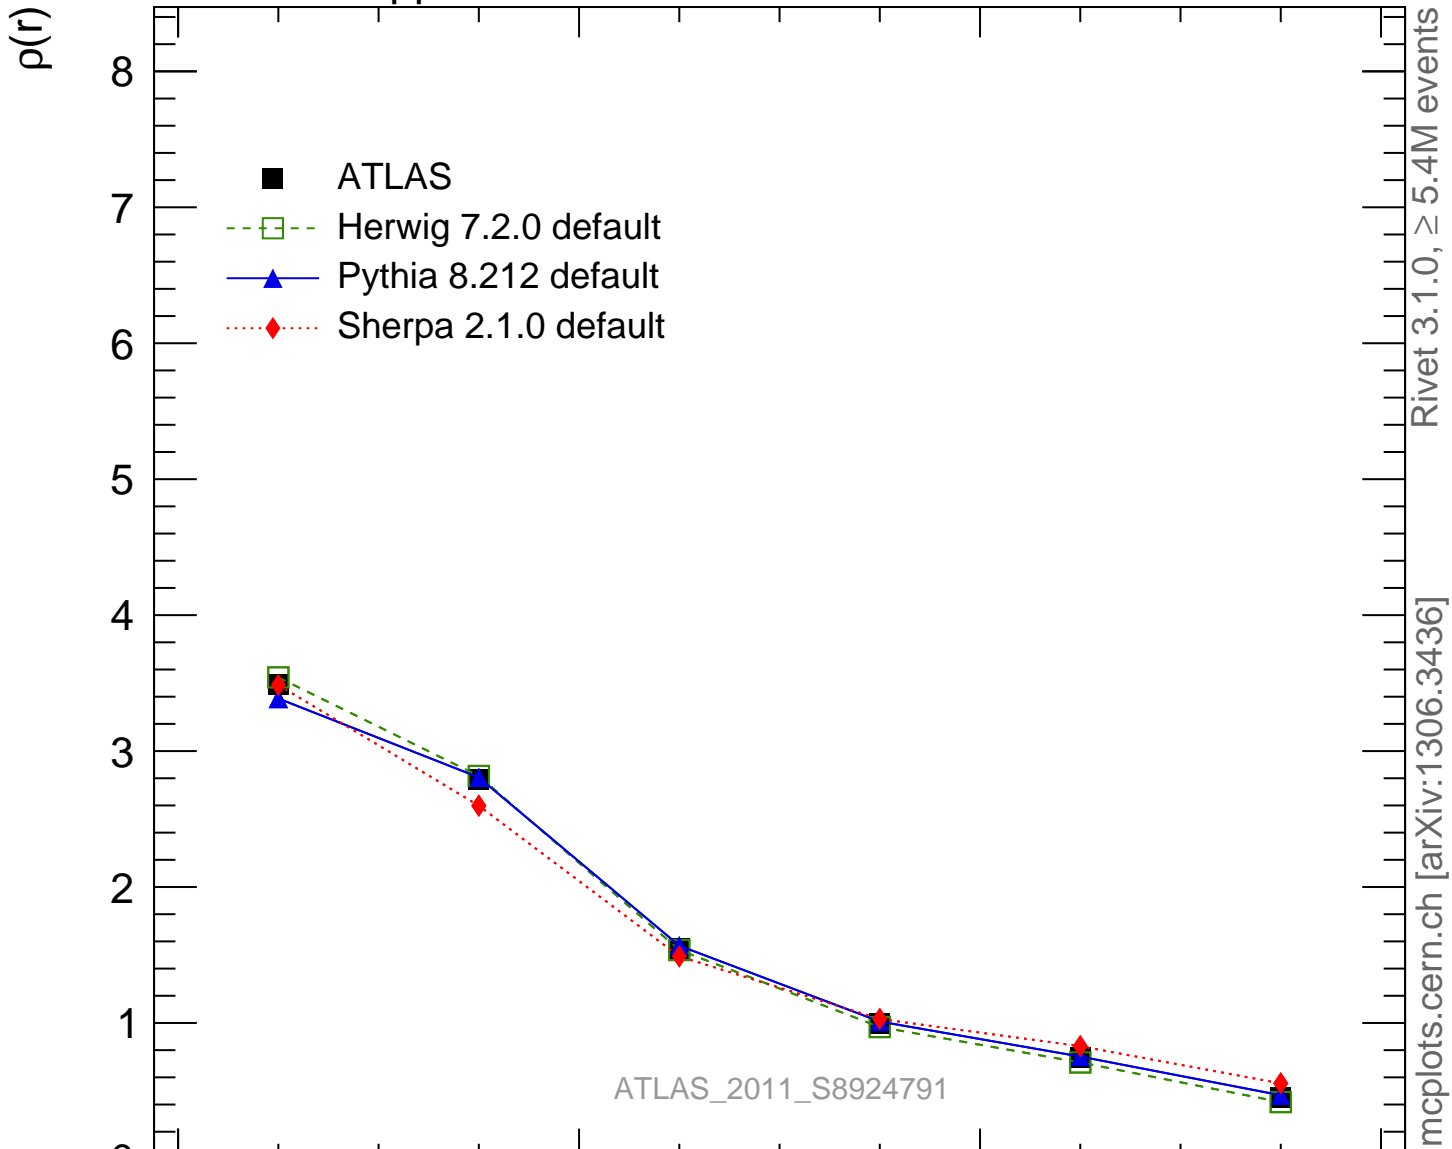

7000 GeV pp

Jets

Rivet 3.1.0,  $\geq 5.4M$  events  
mcplots.cern.ch [arXiv:1306.3436]