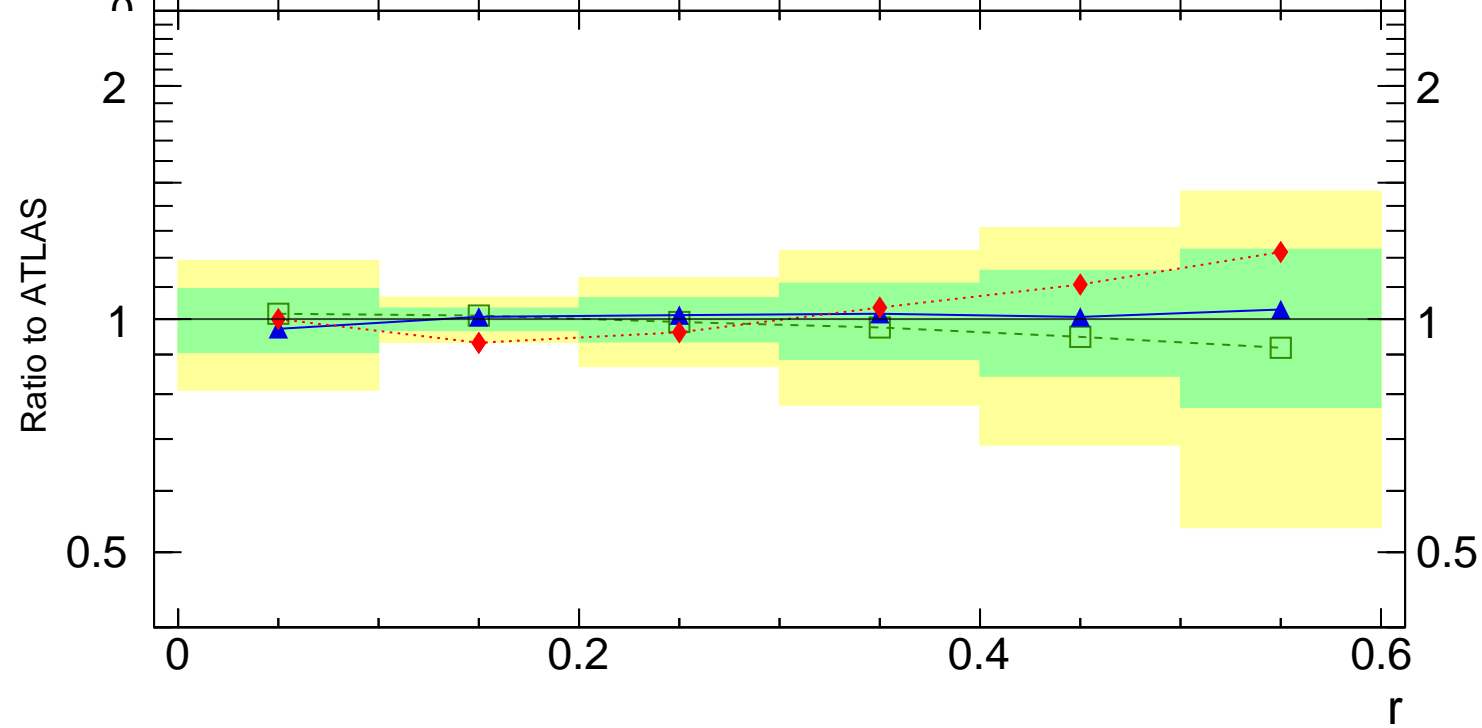

7000 GeV pp

Jets

Rivet 3.1.0,  $\geq 5.4M$  events  
mcplots.cern.ch [arXiv:1306.3436]