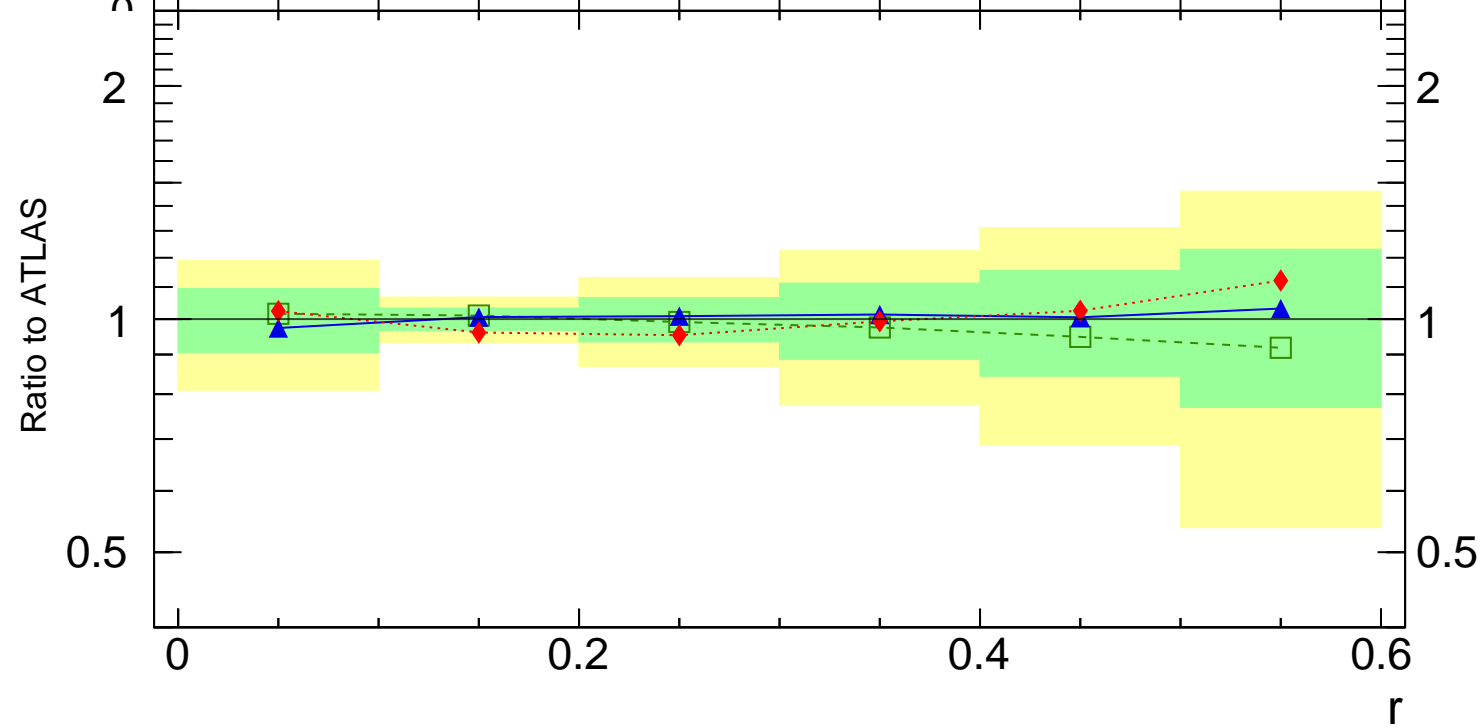

7000 GeV pp

Jets

Rivet 3.1.0, $\geq 5.4M$ events
mcplots.cern.ch [arXiv:1306.3436]