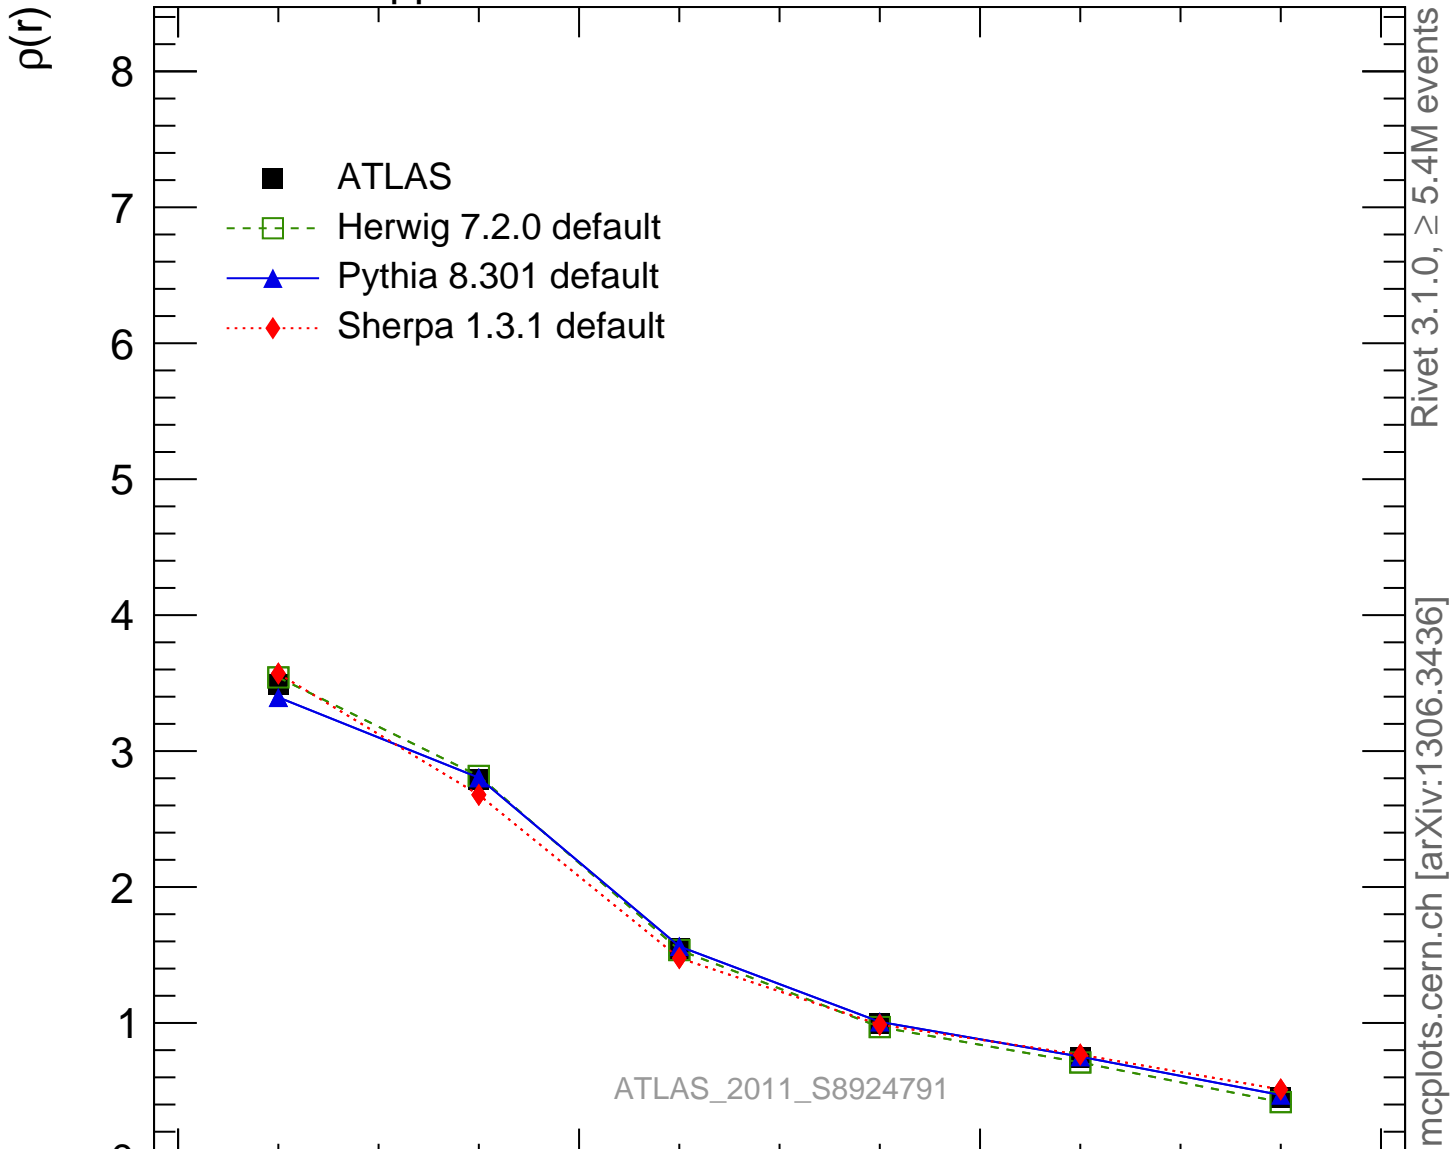

7000 GeV pp

Jets

Rivet 3.1.0, $\geq 5.4M$ events
mcplots.cern.ch [arXiv:1306.3436]