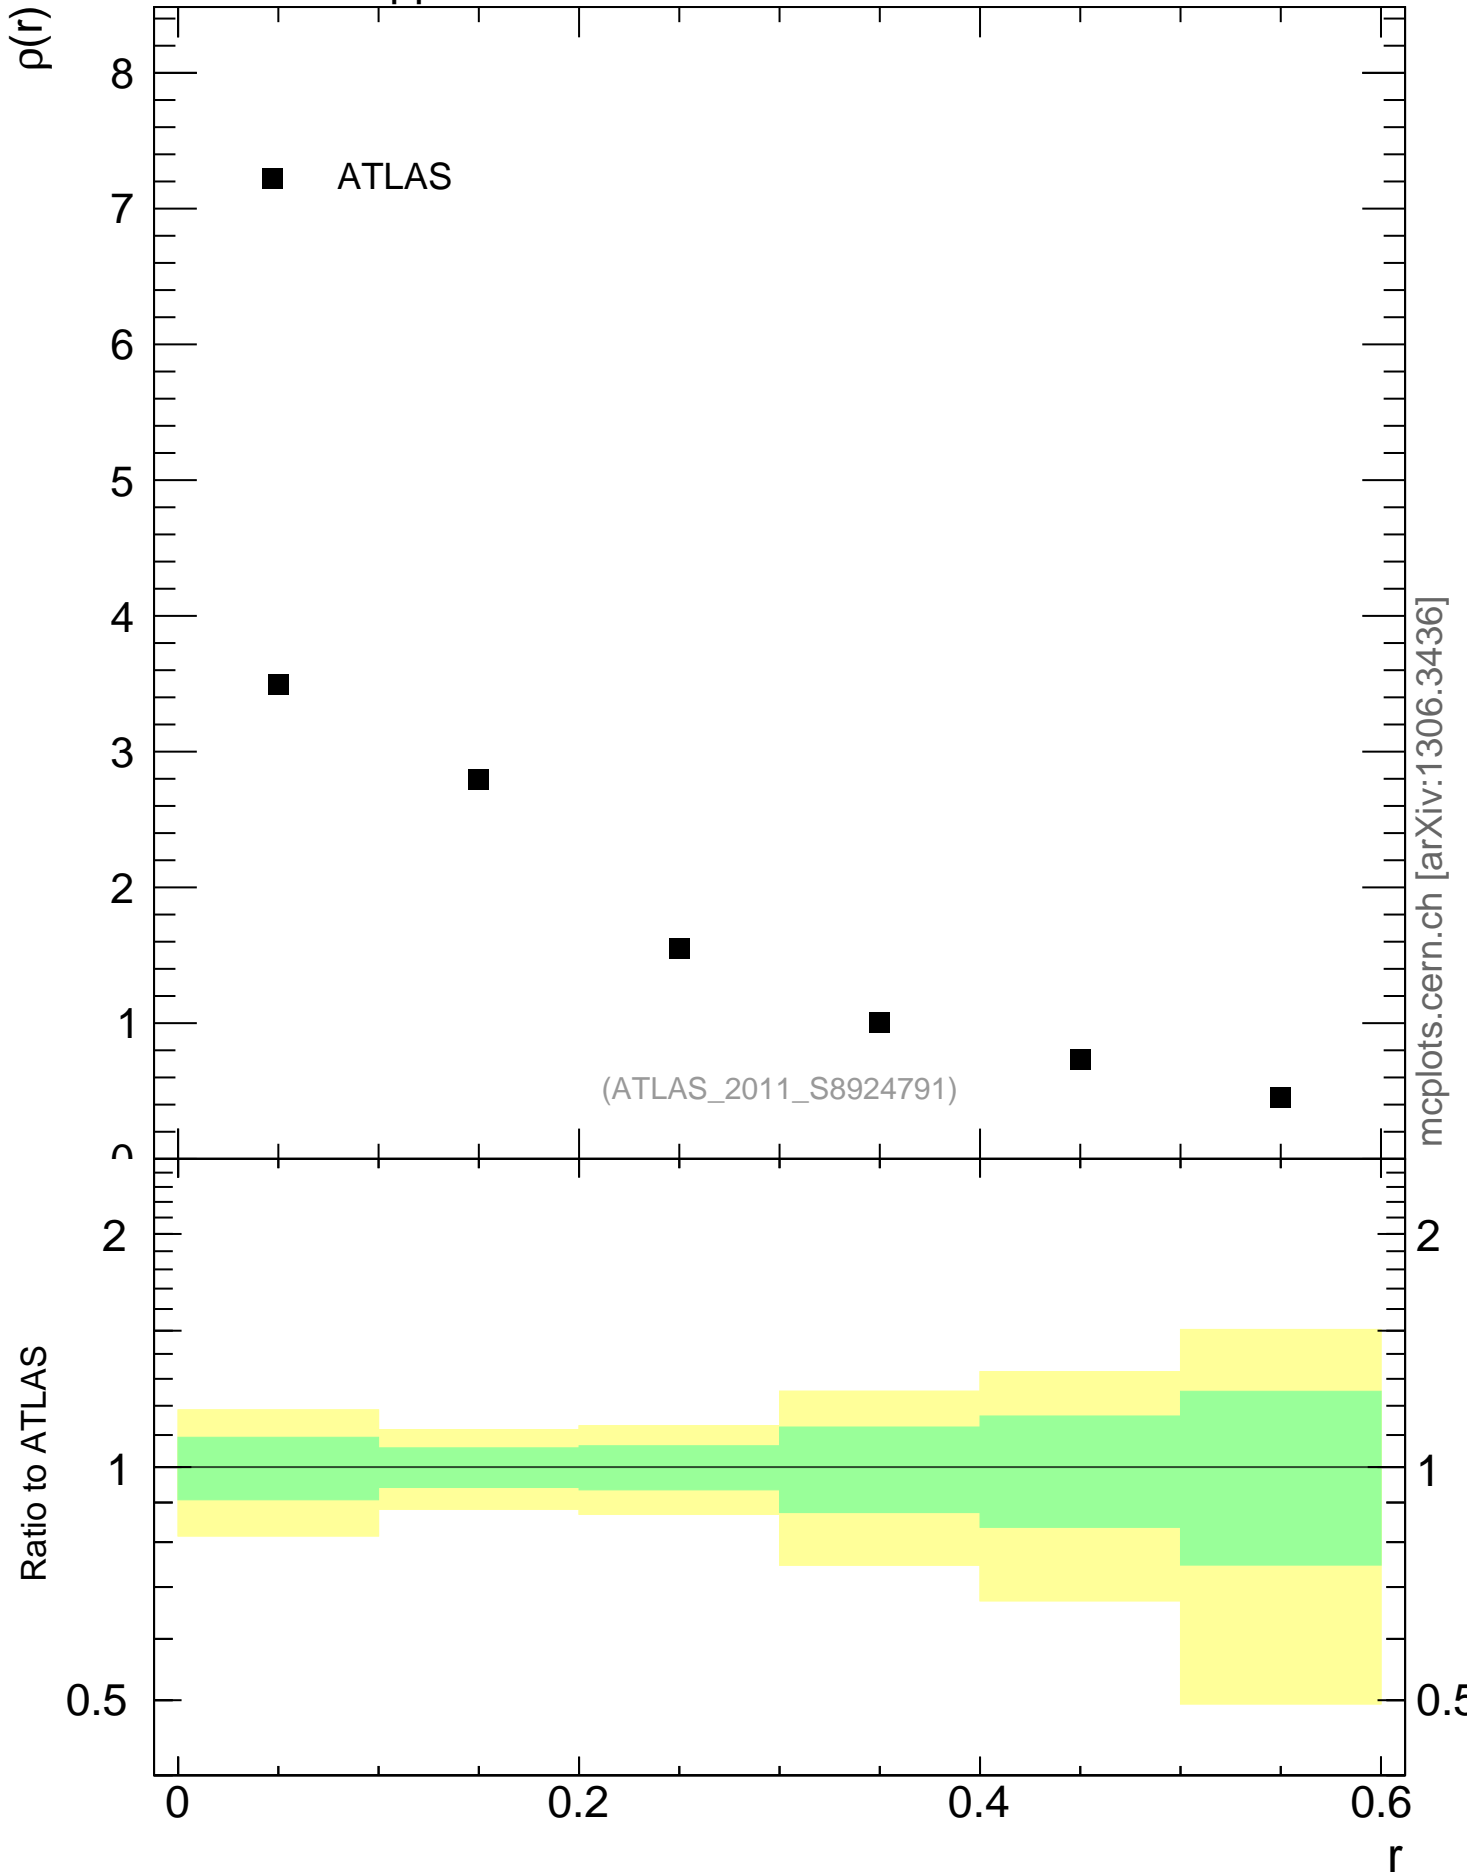

7000 GeV pp

Jets

■ ATLAS

(ATLAS\_2011\_S8924791)

mcplots.cern.ch [arXiv:1306.3436]

Ratio to ATLAS

mcplots.cern.ch [arXiv:1306.3436]