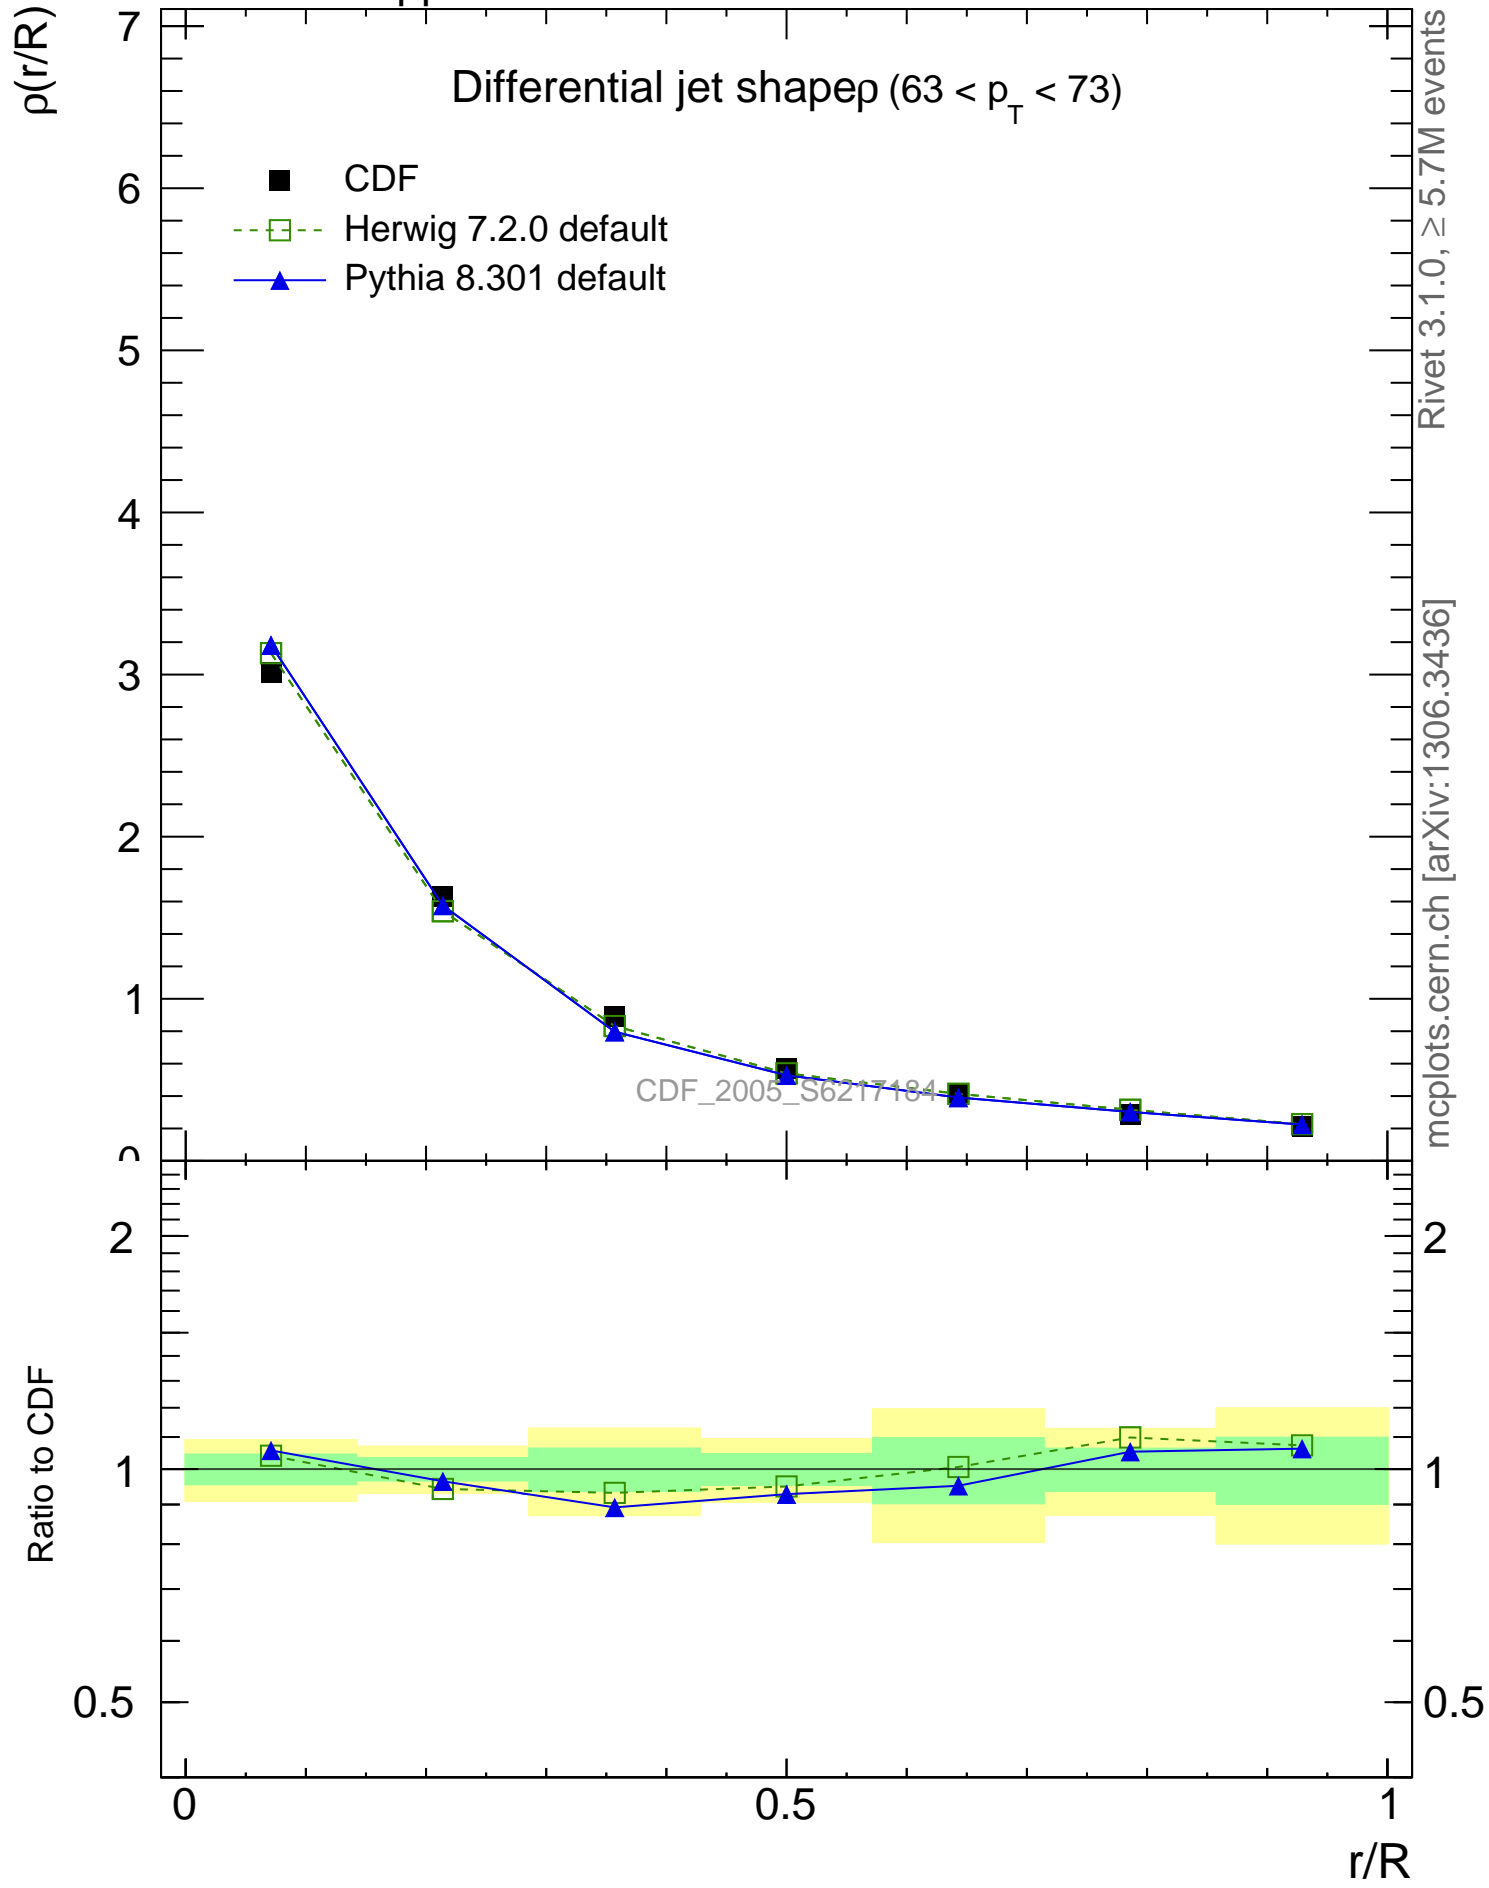

1960 GeV ppbar

Jets

CDF_2005_S6217184

mcplots.cern.ch [arXiv:1306.3436]