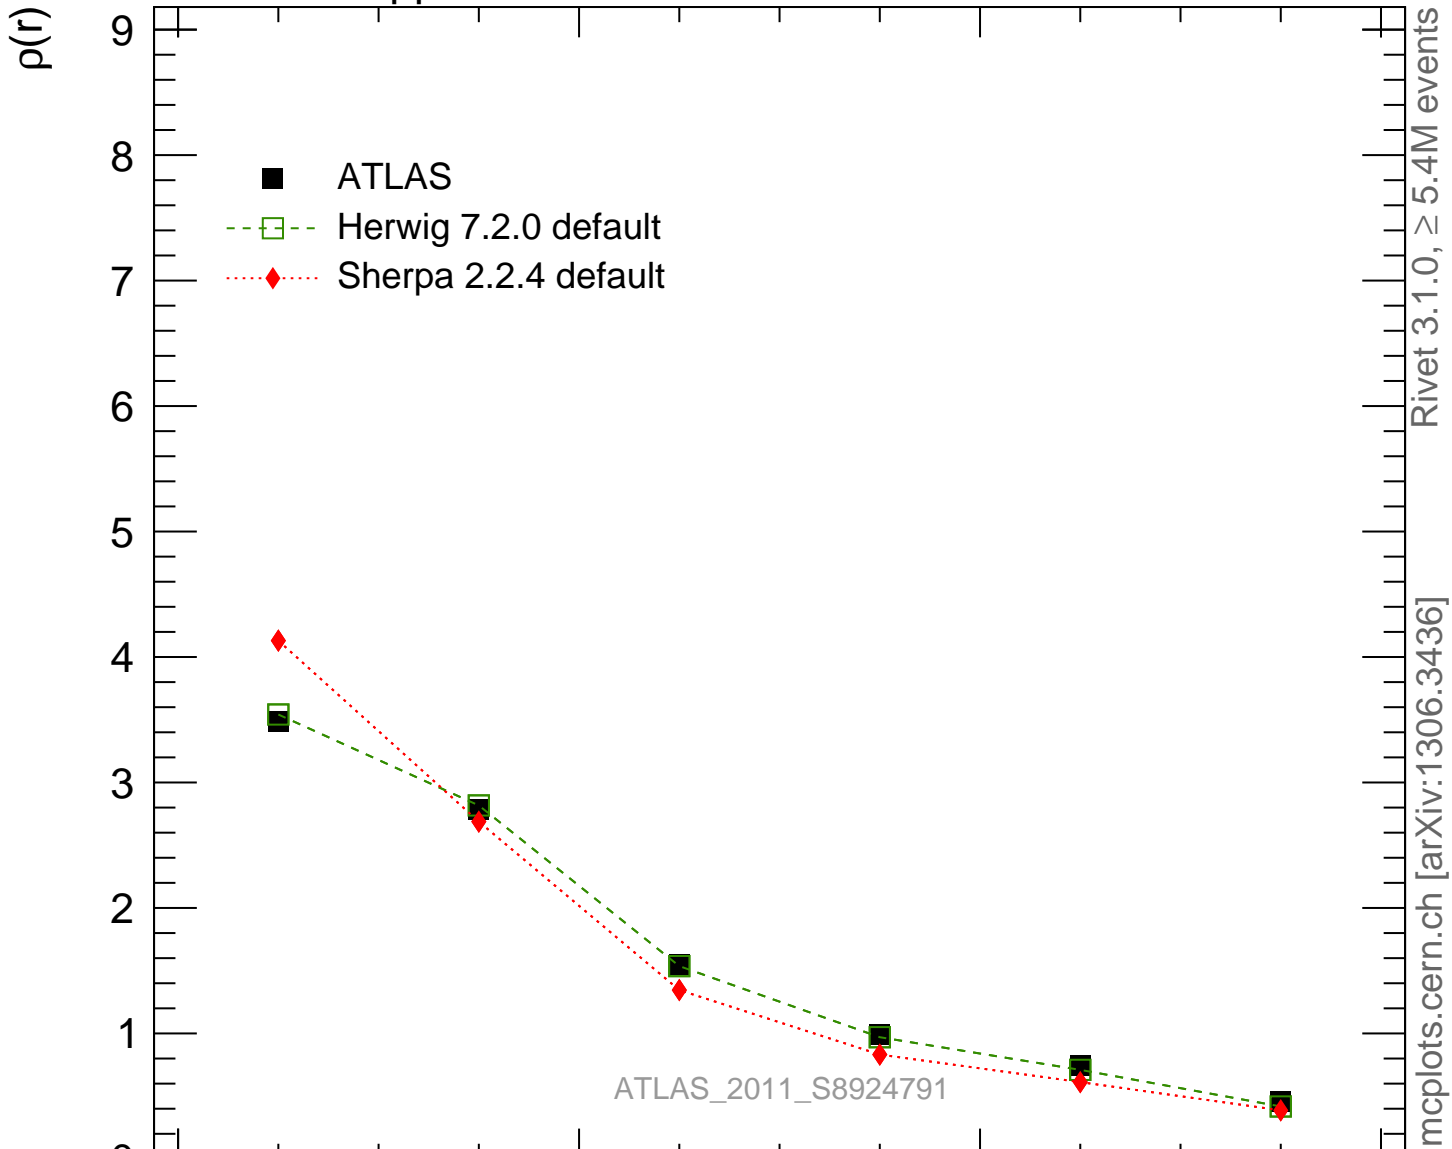

7000 GeV pp

Jets

Rivet 3.1.0, $\geq 5.4M$ events
mcplots.cern.ch [arXiv:1306.3436]