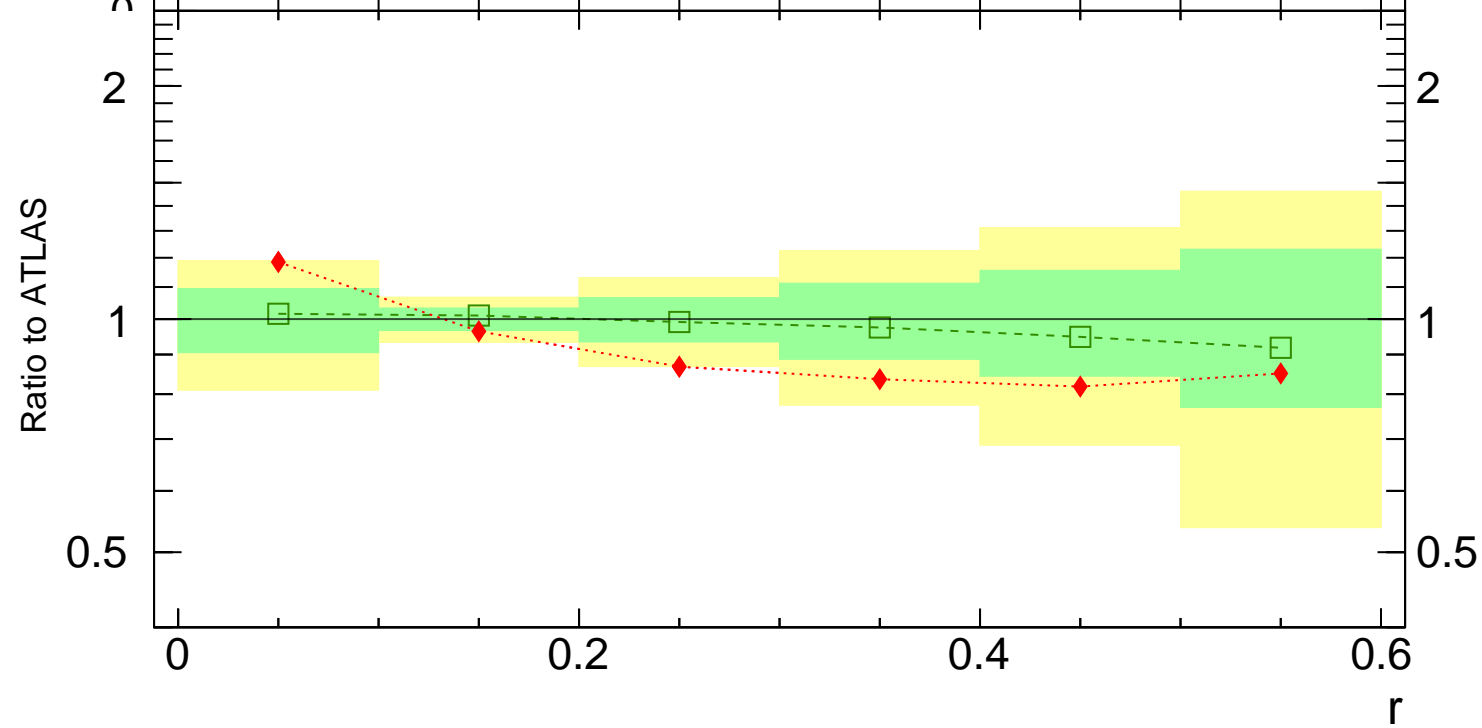

7000 GeV pp

Jets

Rivet 3.1.0, $\geq 5.4M$ events
mcplots.cern.ch [arXiv:1306.3436]