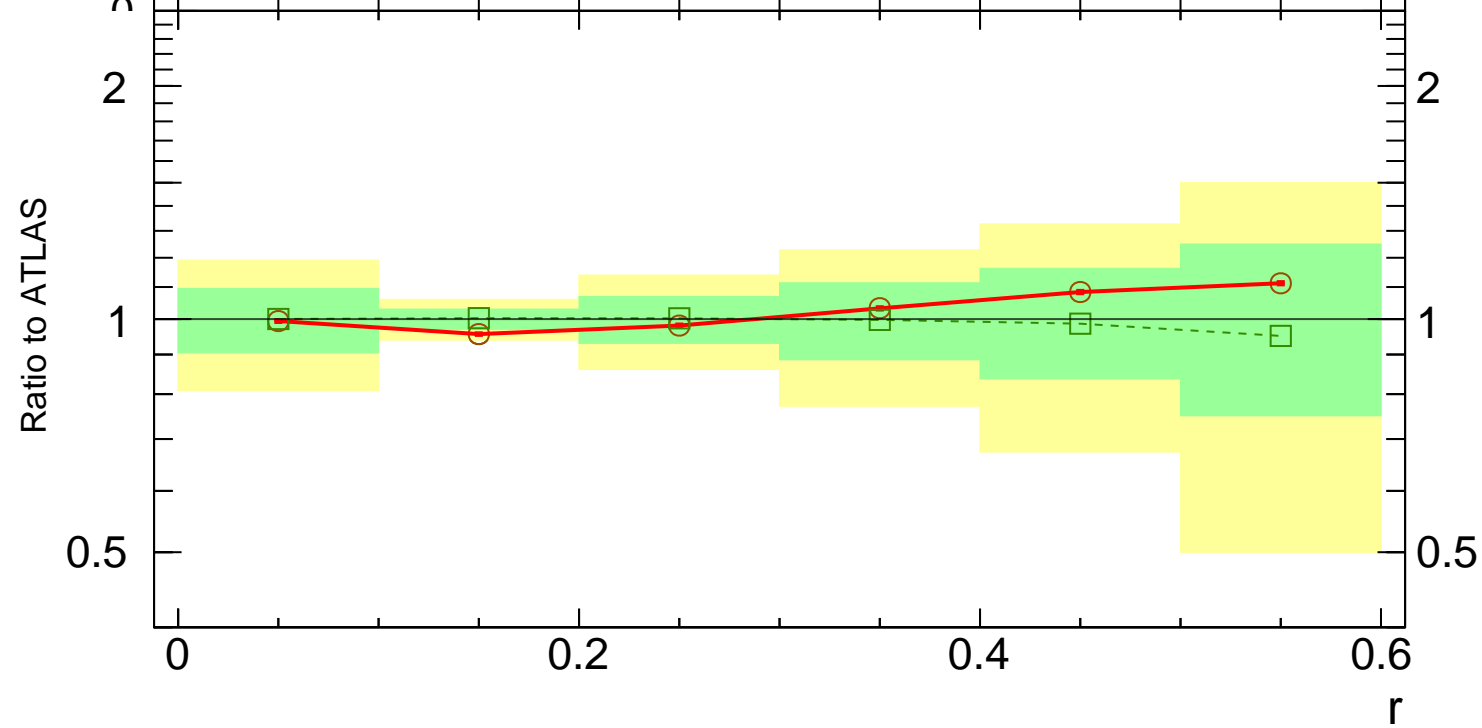

7000 GeV pp

Jets

Rivet 3.1.0,  $\geq 5.4M$  events  
mcplots.cern.ch [arXiv:1306.3436]