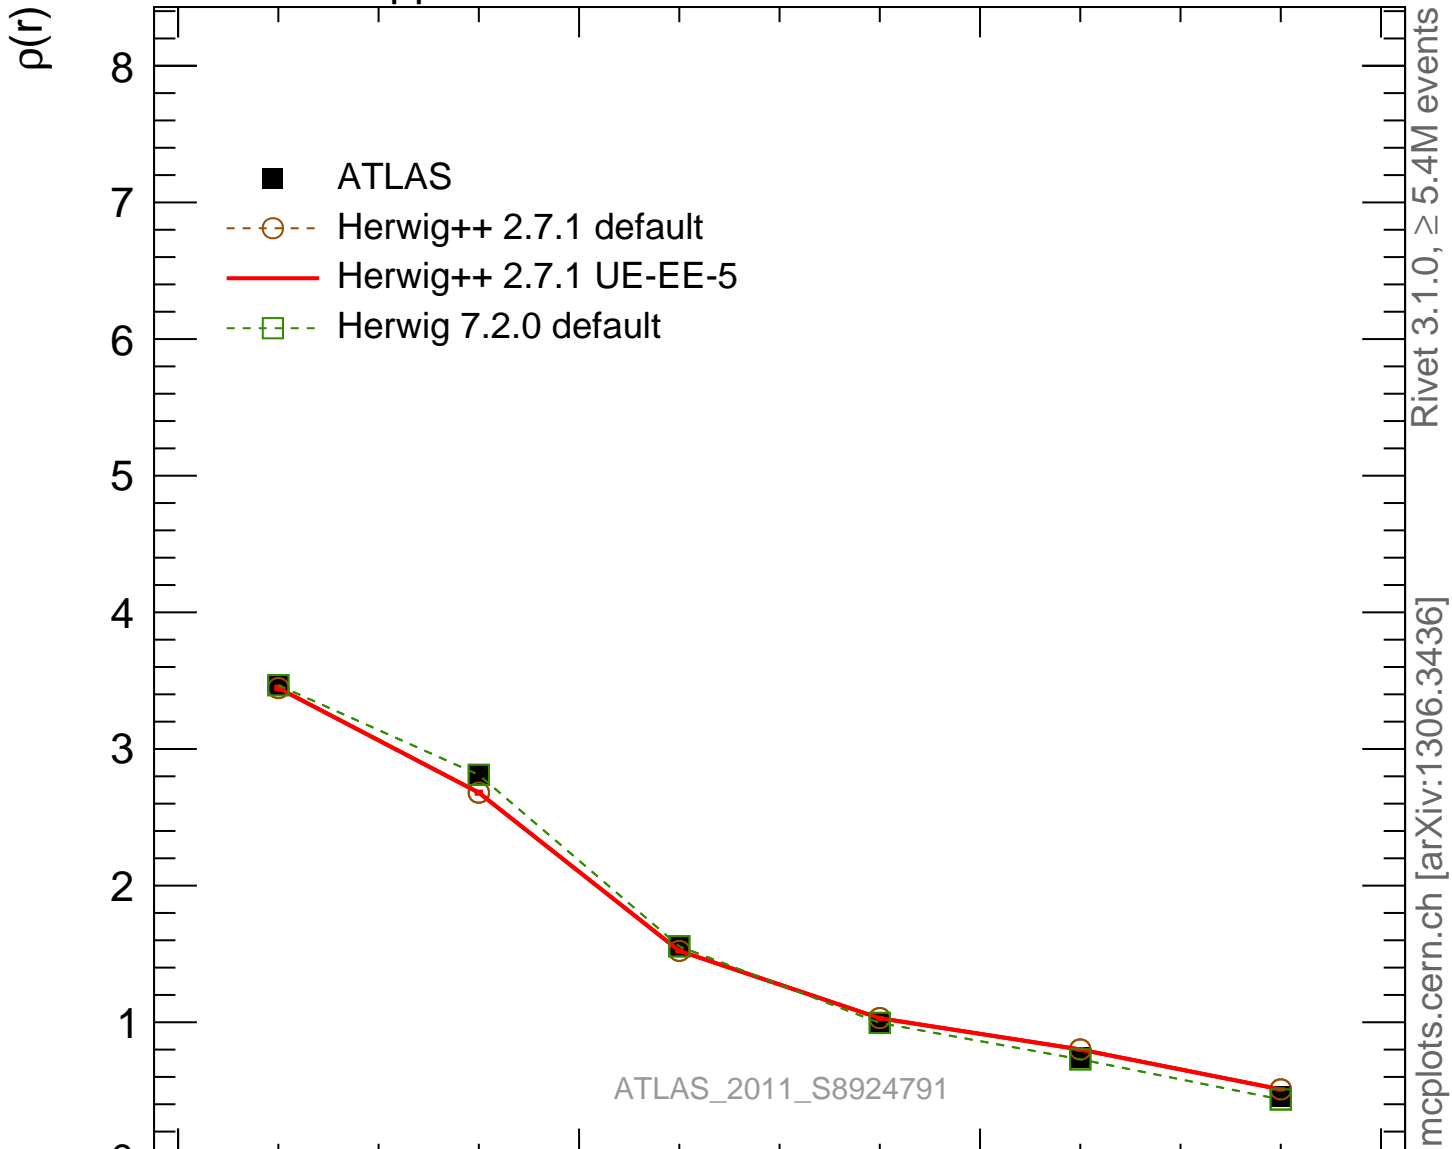

7000 GeV pp

Jets

Rivet 3.1.0,  $\geq 5.4M$  events  
mcplots.cern.ch [arXiv:1306.3436]