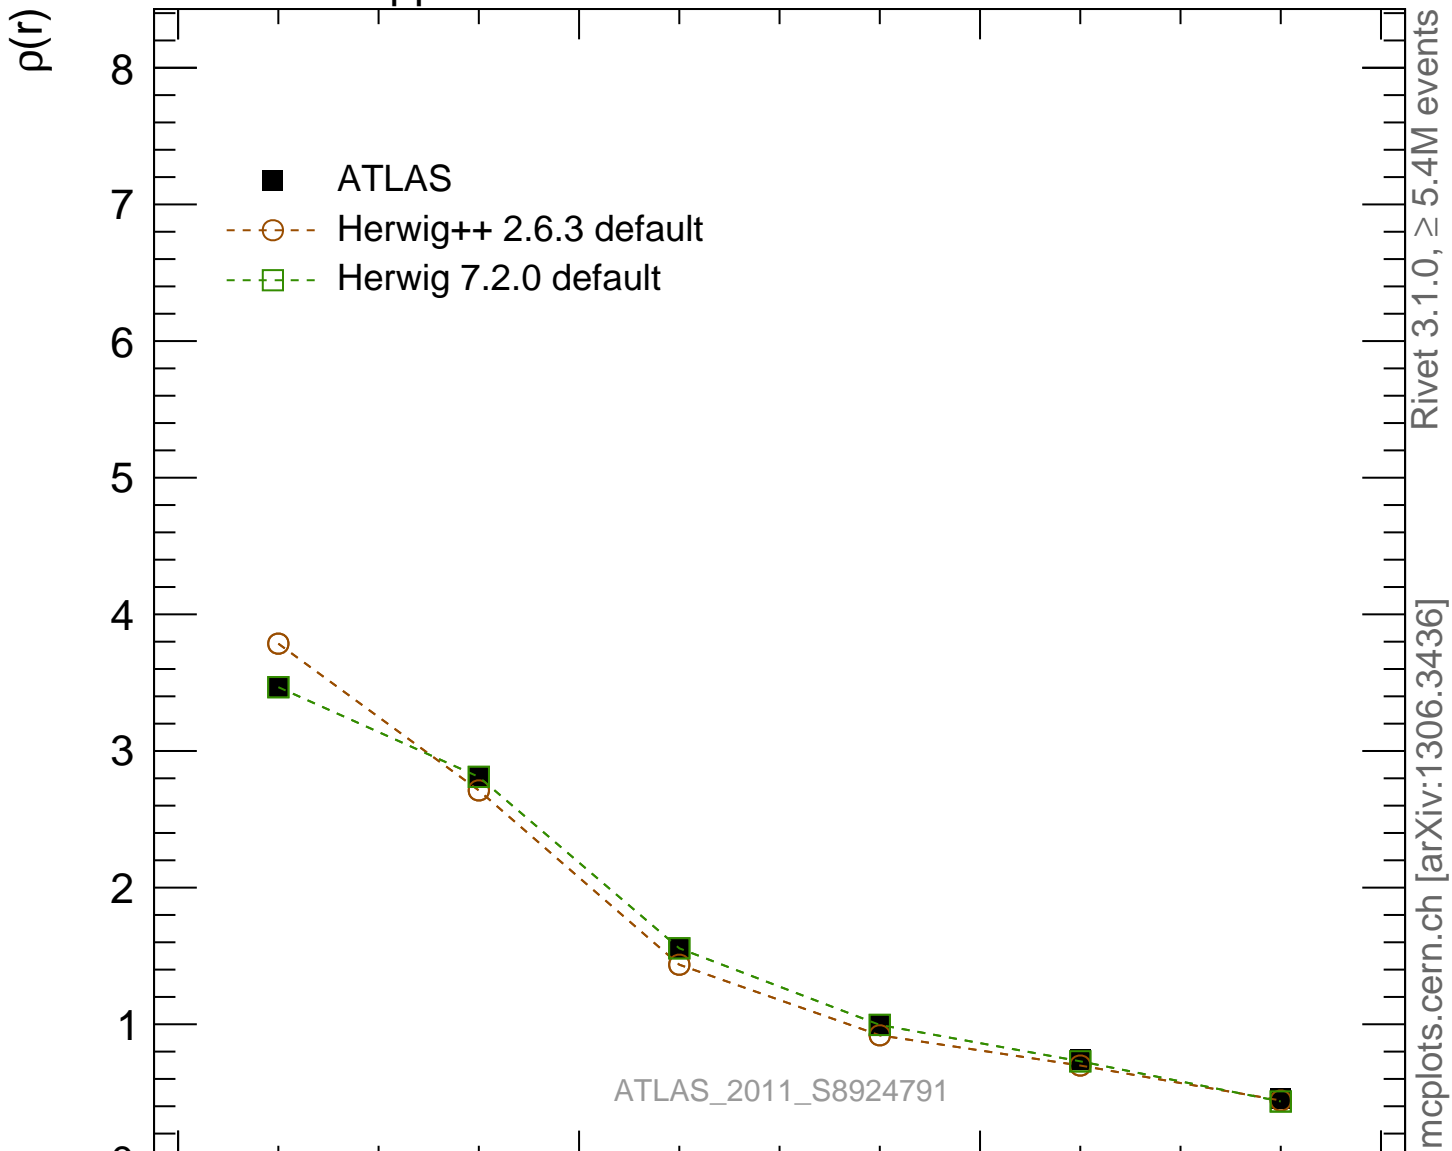

7000 GeV pp

Jets

Rivet 3.1.0, $\geq 5.4M$ events
mcplots.cern.ch [arXiv:1306.3436]