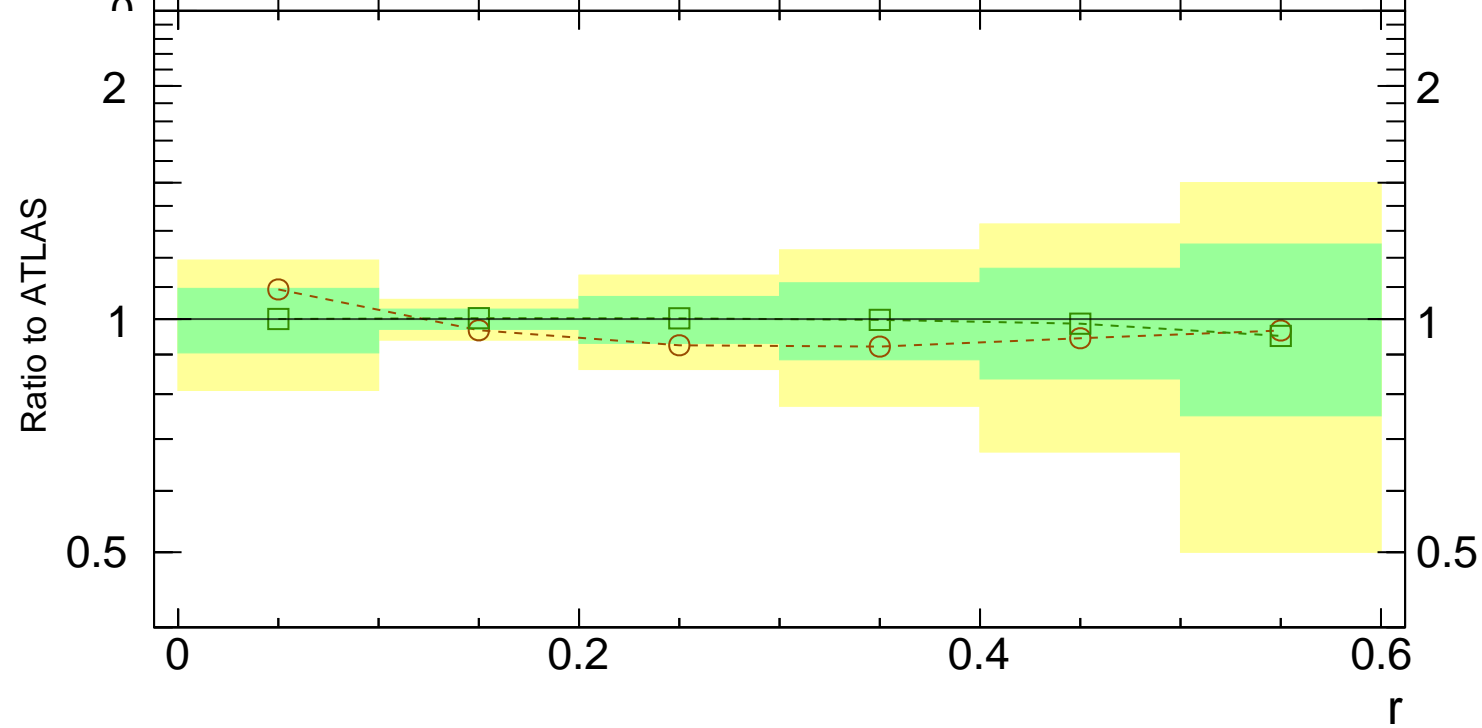

7000 GeV pp

Jets

Rivet 3.1.0, $\geq 5.4M$ events
mcplots.cern.ch [arXiv:1306.3436]