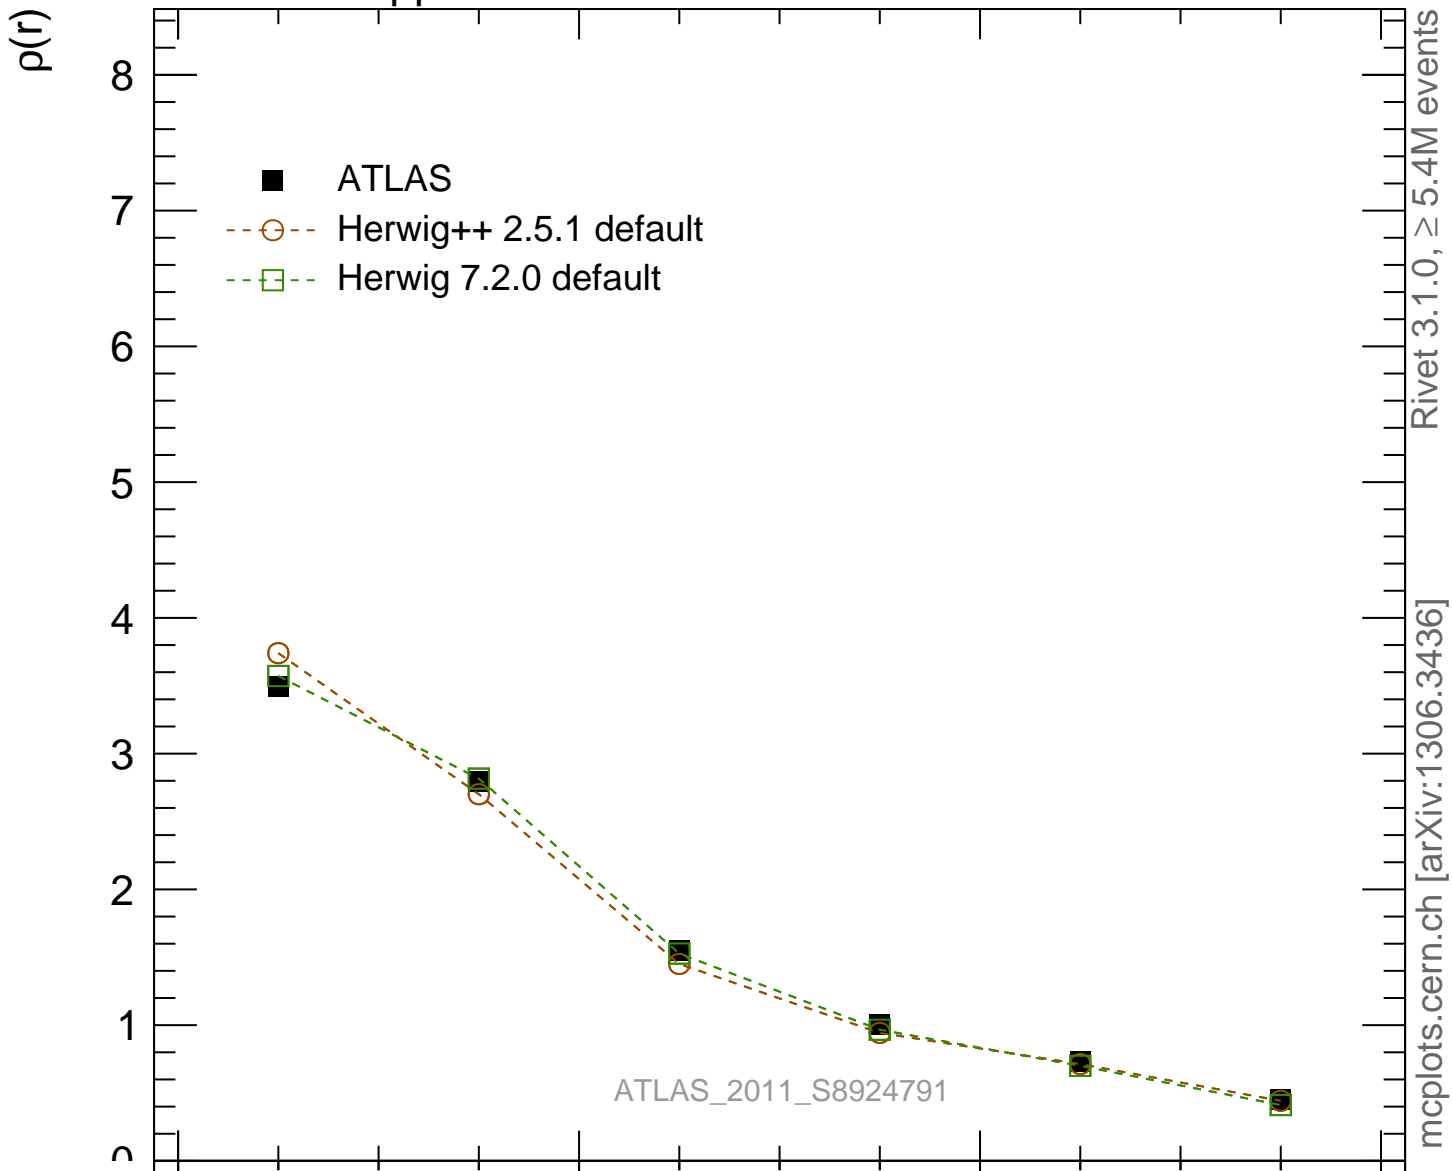

7000 GeV pp

Jets

Rivet 3.1.0, $\geq 5.4M$ events
mcplots.cern.ch [arXiv:1306.3436]