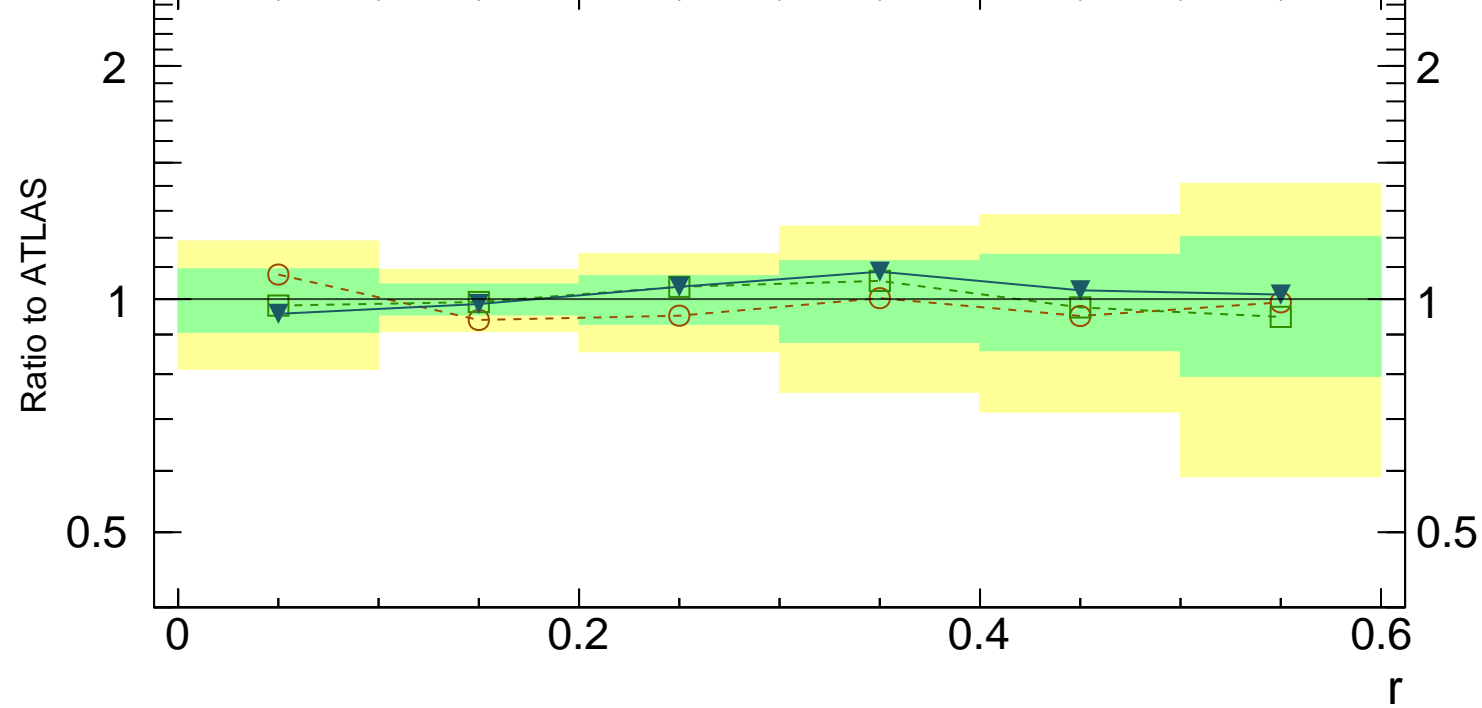

7000 GeV pp

Jets

Rivet 3.1.0, $\geq 5.4M$ events
mcplots.cern.ch [arXiv:1306.3436]