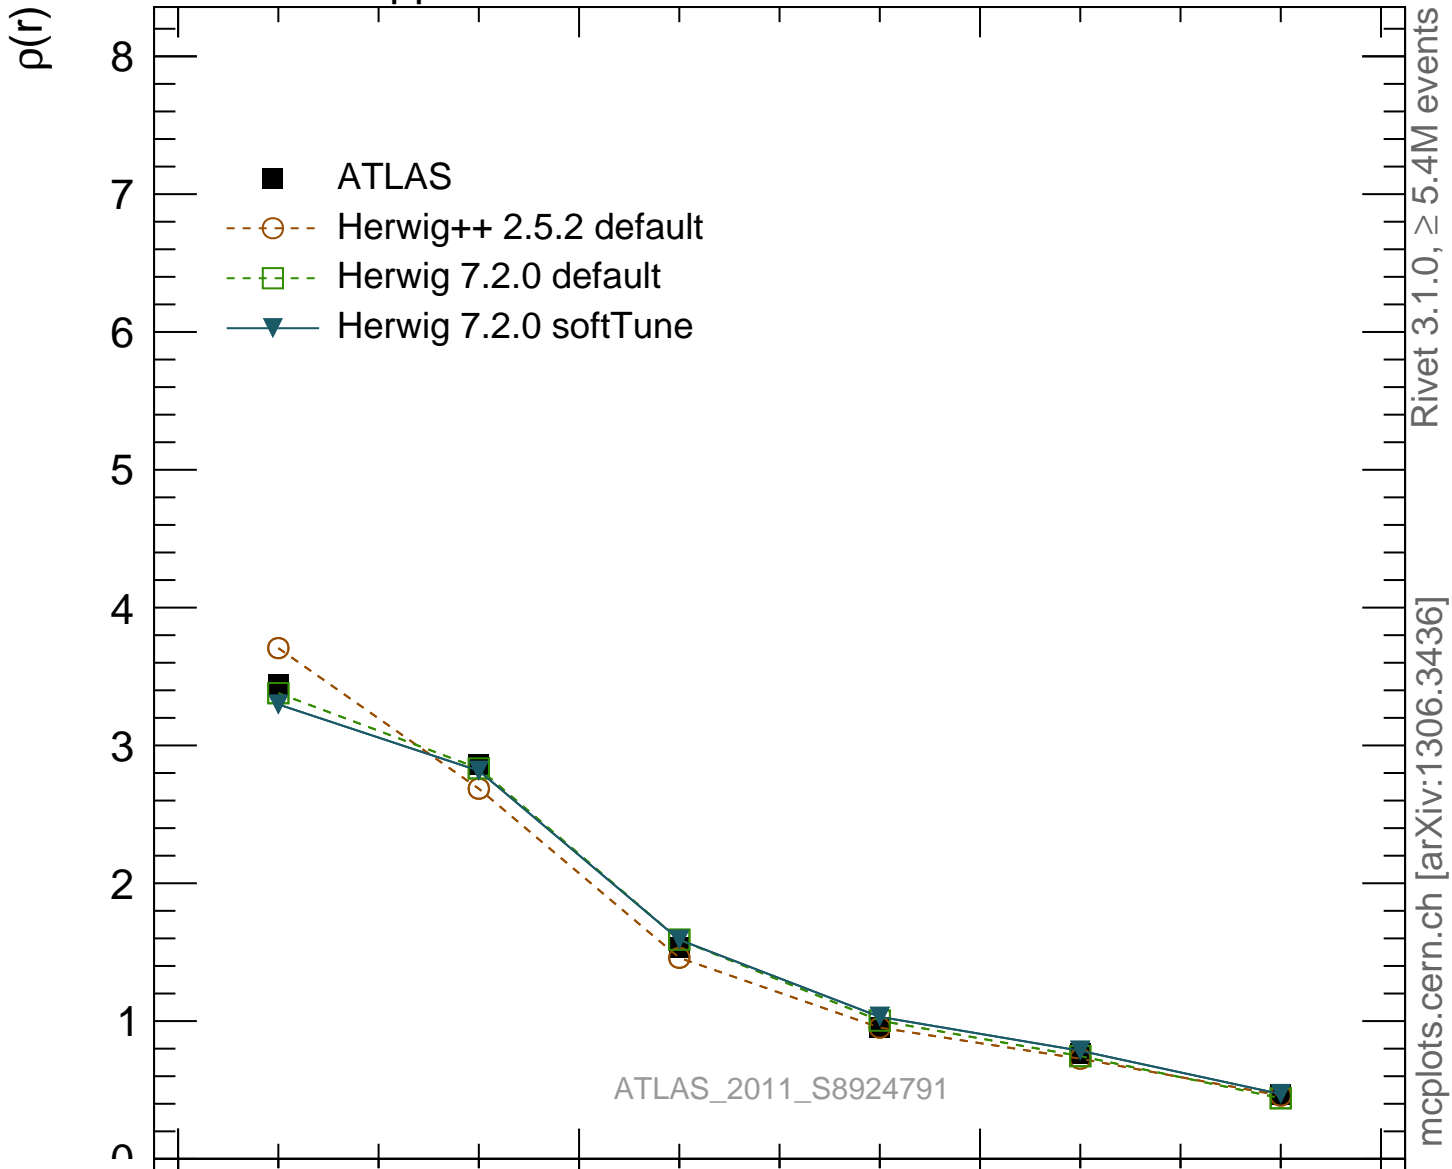

7000 GeV pp

Jets

Rivet 3.1.0, $\geq 5.4M$ events
mcplots.cern.ch [arXiv:1306.3436]