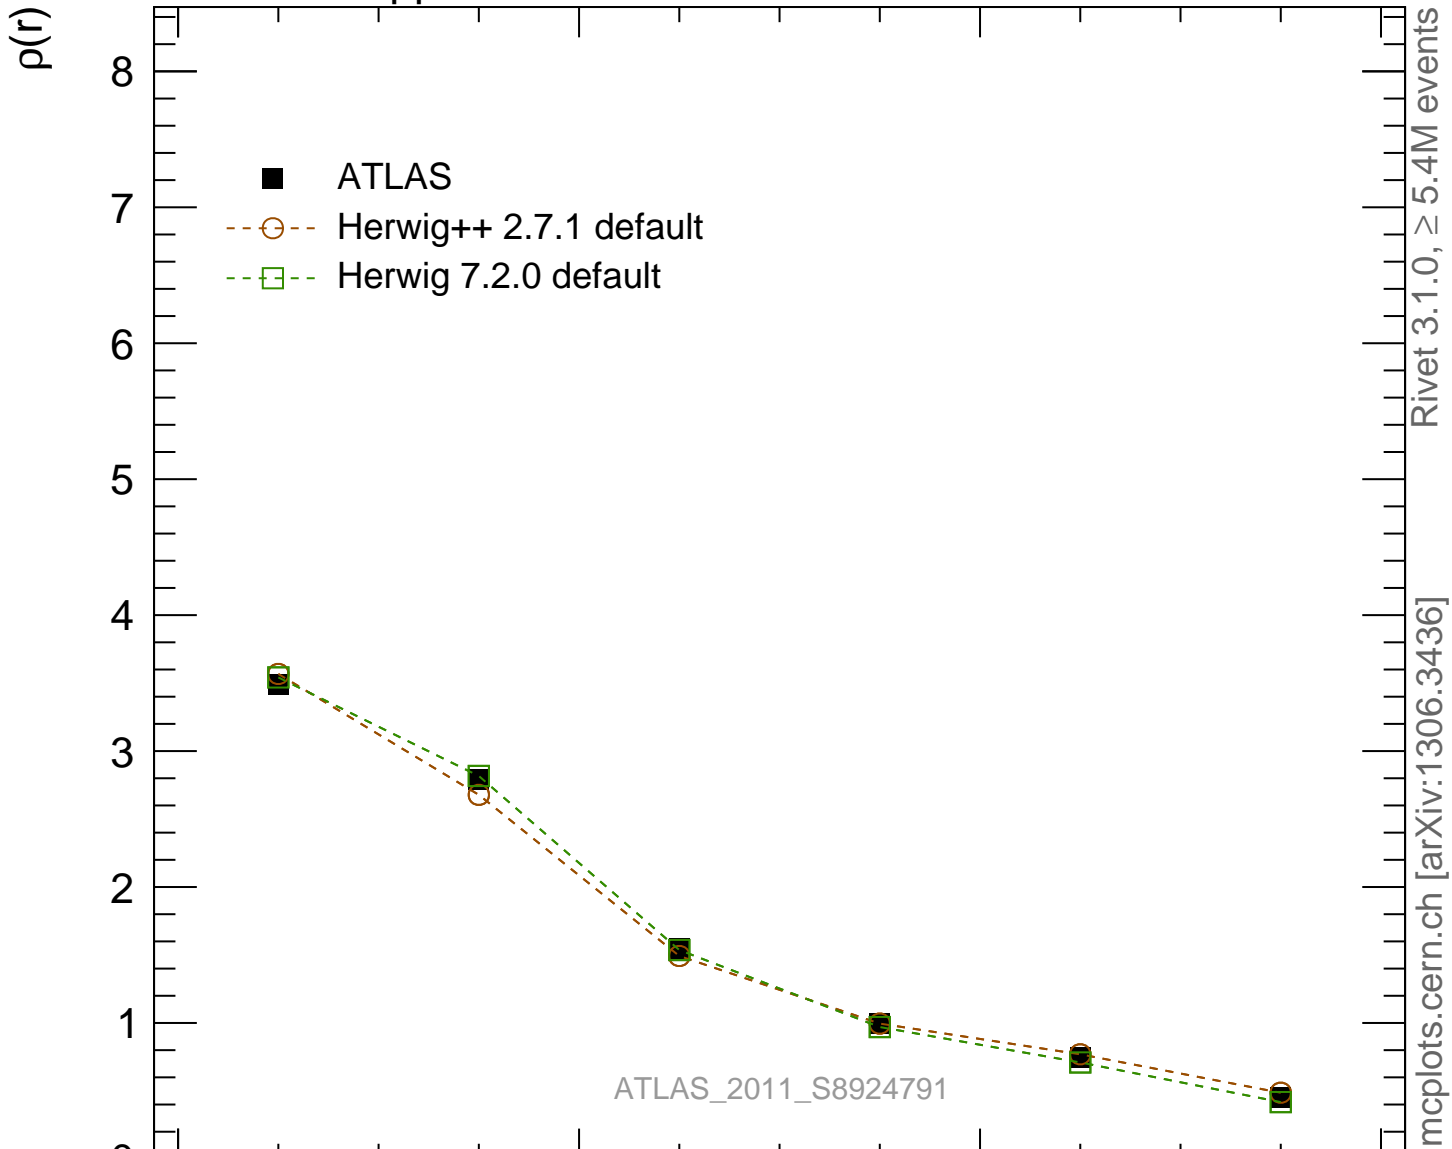

7000 GeV pp

Jets

Rivet 3.1.0,  $\geq 5.4M$  events  
mcplots.cern.ch [arXiv:1306.3436]