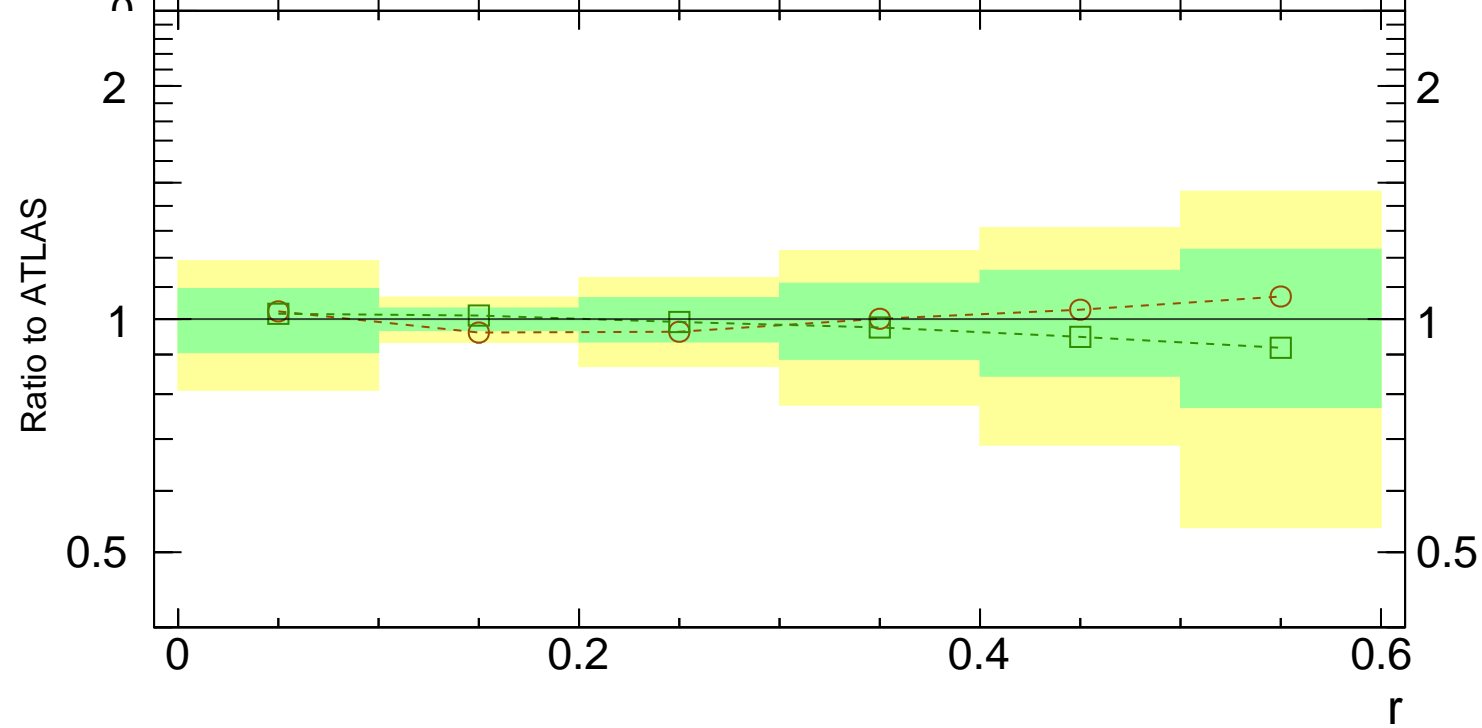

7000 GeV pp

Jets

Rivet 3.1.0,  $\geq 5.4M$  events  
mcplots.cern.ch [arXiv:1306.3436]