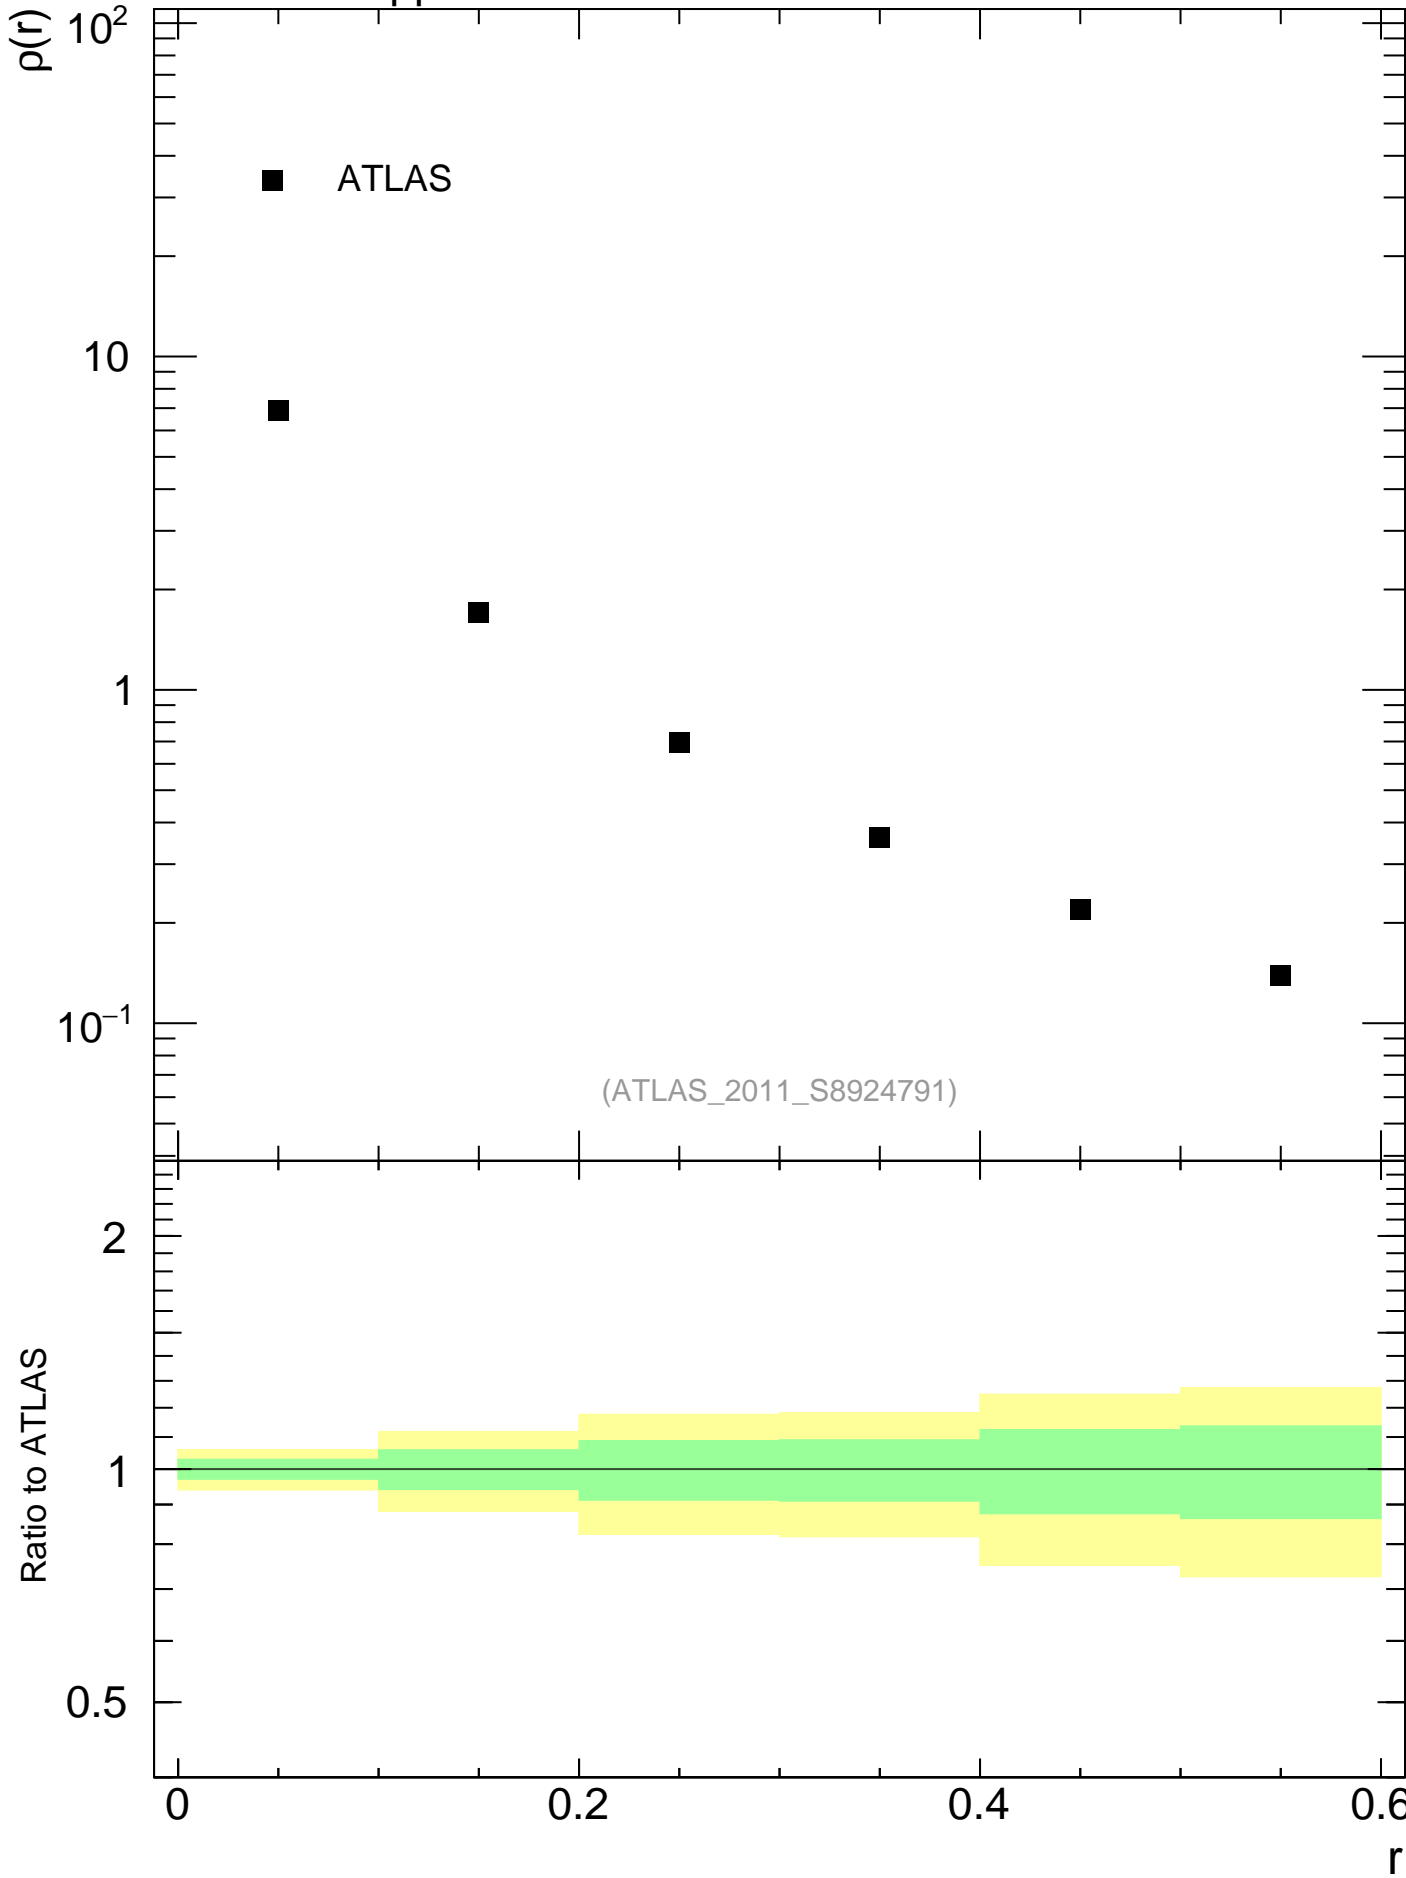

7000 GeV pp

Jets

■ ATLAS

(ATLAS_2011_S8924791)

mcplots.cern.ch [arXiv:1306.3436]

Ratio to ATLAS

Ratio to ATLAS