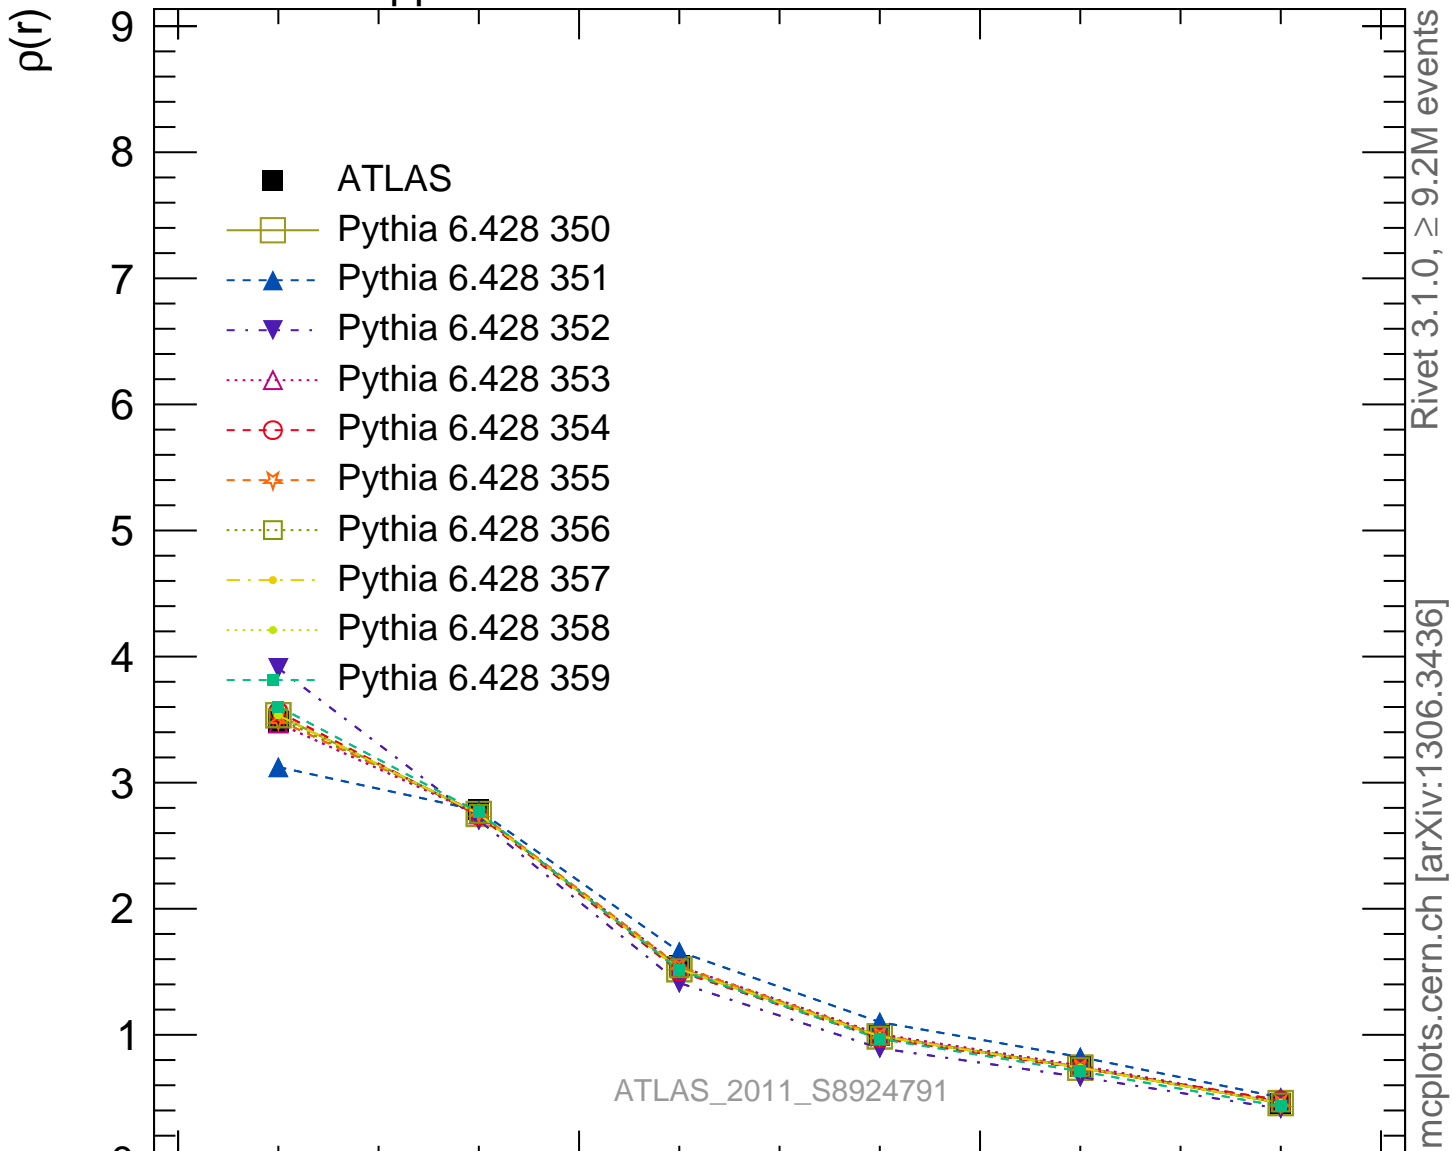

7000 GeV pp

Jets

Rivet 3.1.0, $\geq 9.2M$ events
mcplots.cern.ch [arXiv:1306.3436]