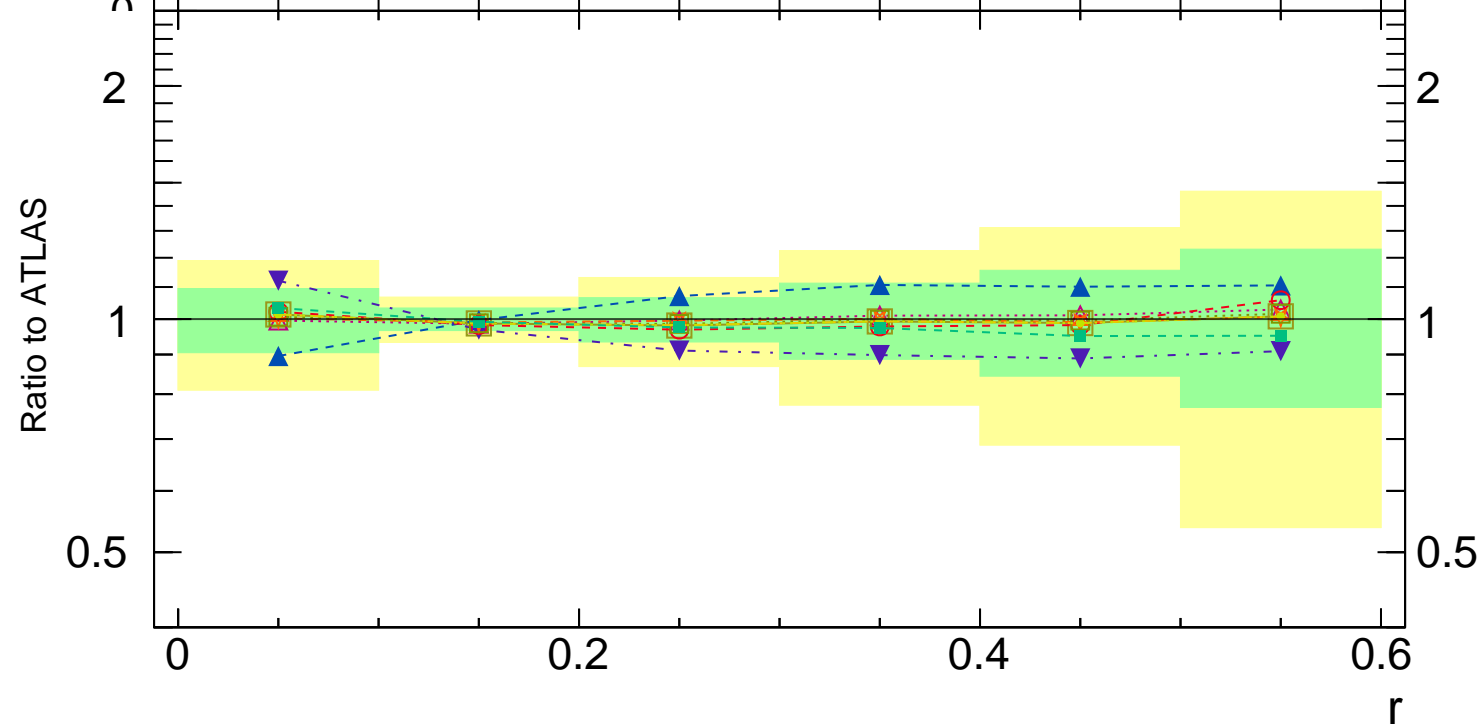

7000 GeV pp

Jets

Rivet 3.1.0, $\geq 9.2M$ events
mcplots.cern.ch [arXiv:1306.3436]