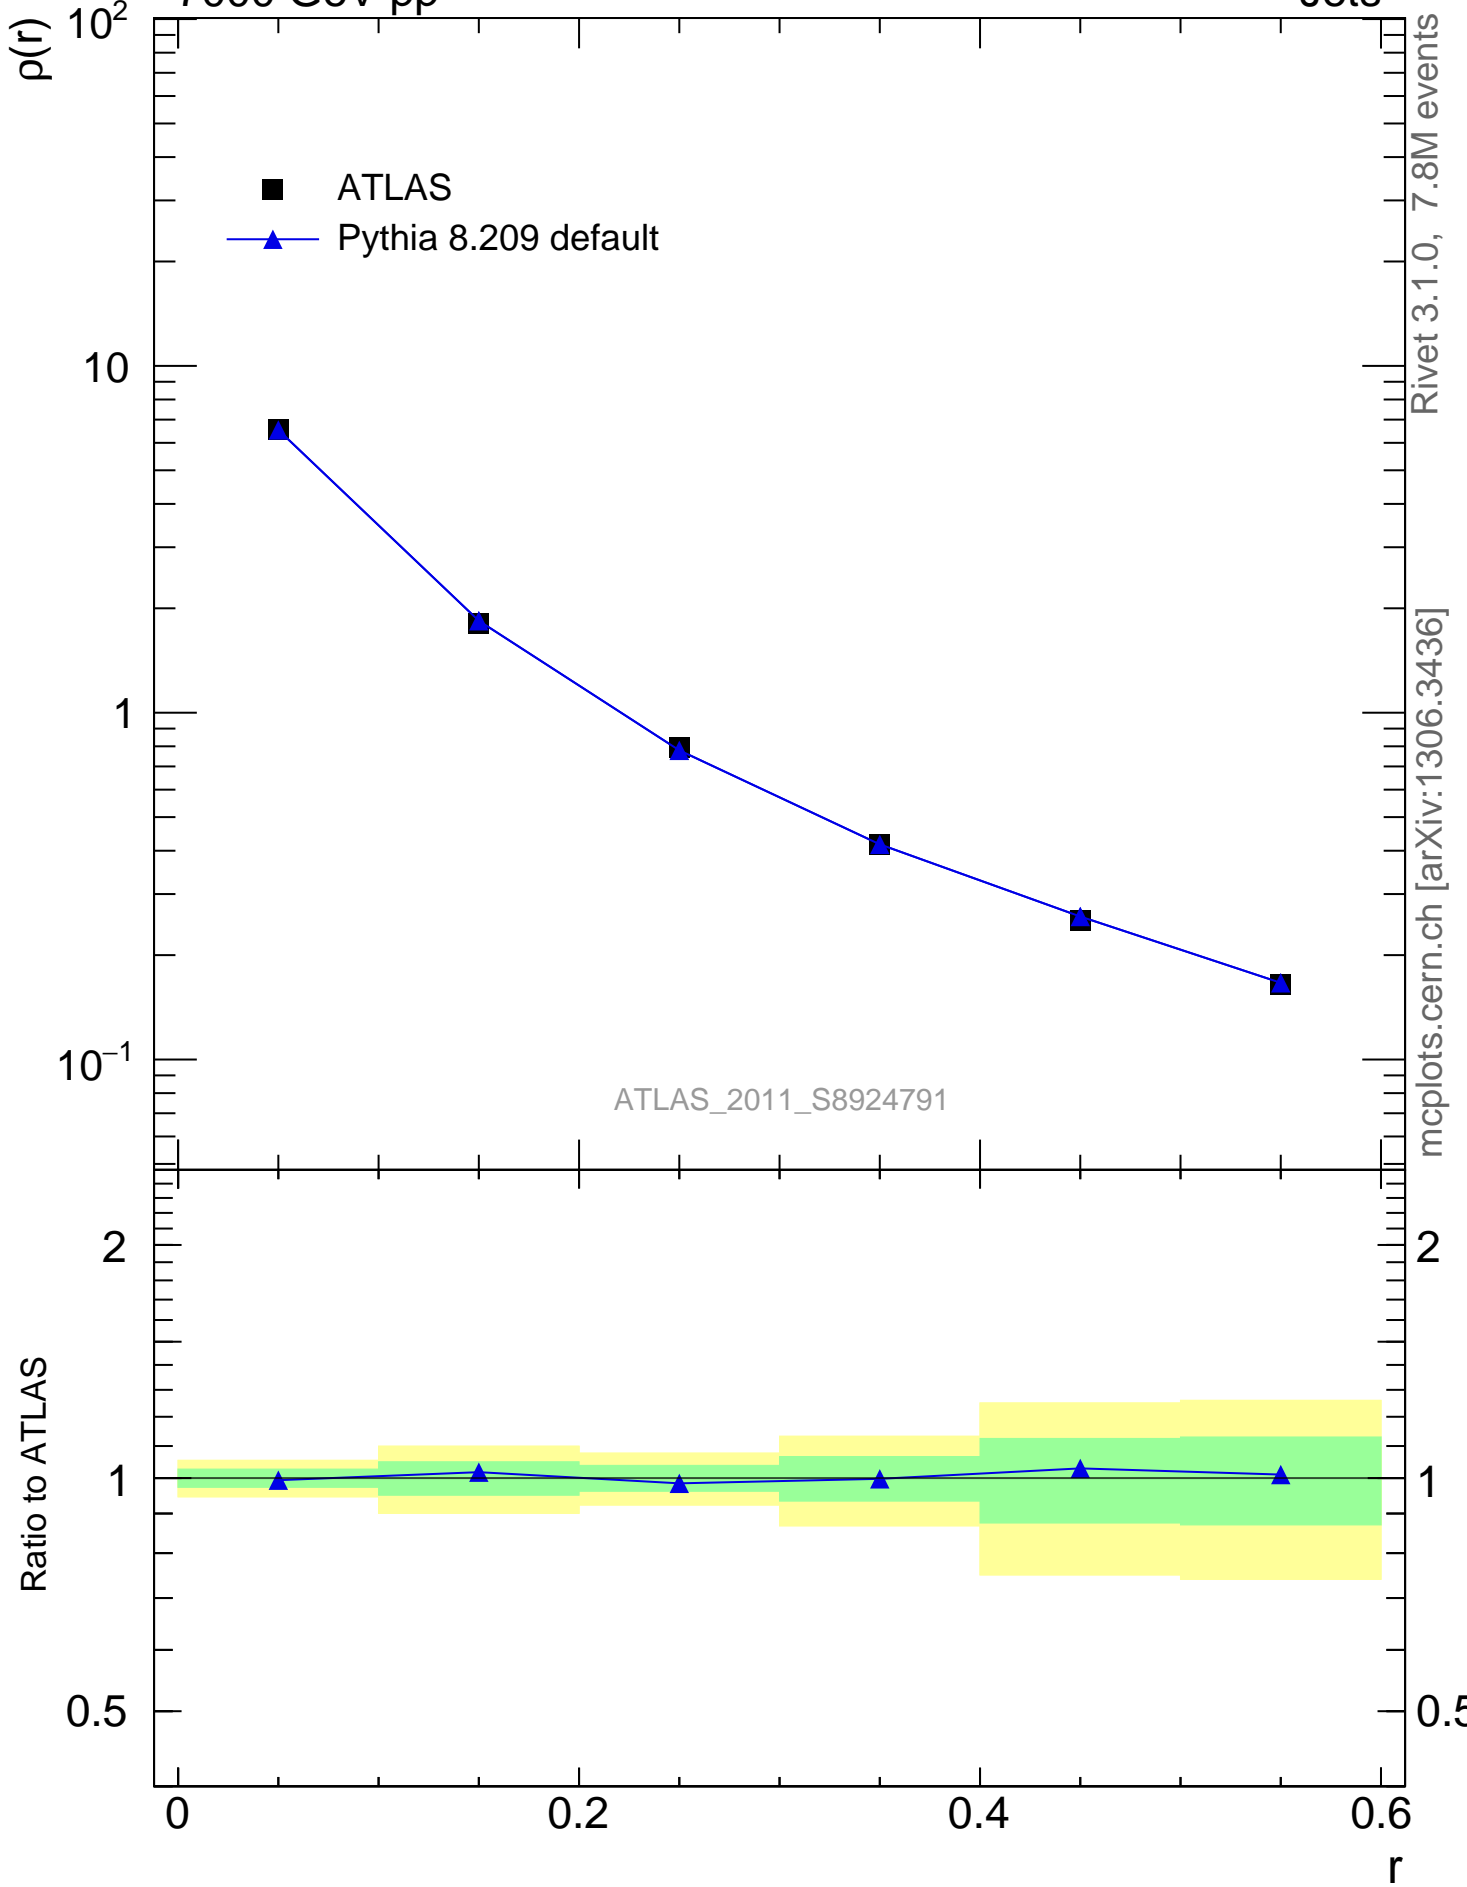

7000 GeV pp

Jets

Rivet 3.1.0, 7.8M events
mcplots.cern.ch [arXiv:1306.3436]

ATLAS_2011_S8924791

Ratio to ATLAS

Ratio to ATLAS