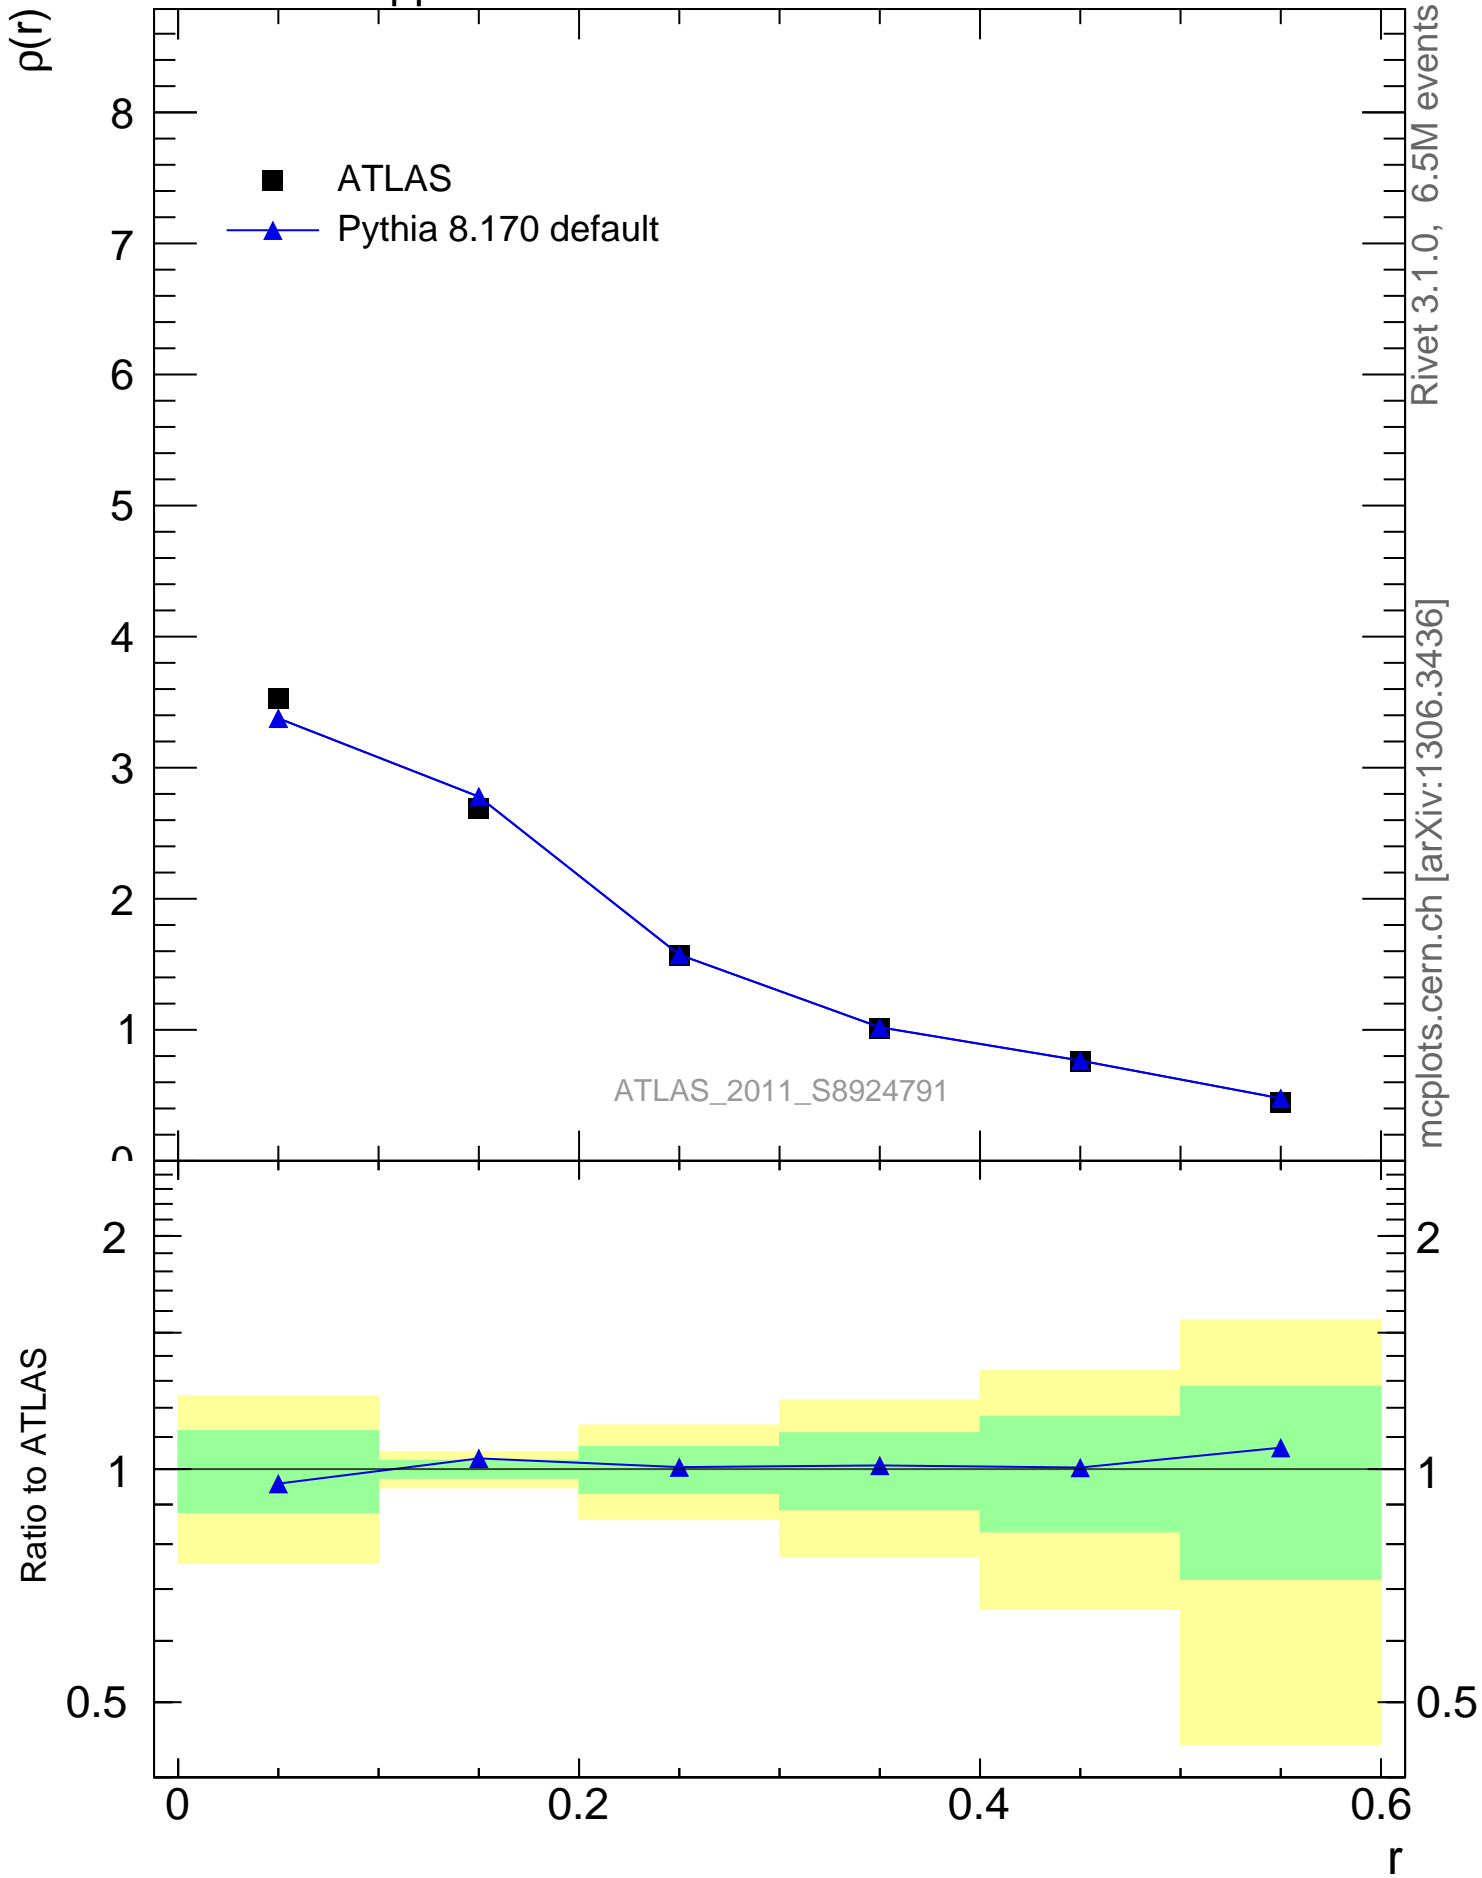

7000 GeV pp

Jets

■ ATLAS
▲ Pythia 8.170 default

ATLAS_2011_S8924791

Rivet 3.1.0, 6.5M events
mcplots.cern.ch [arXiv:1306.3436]

Ratio to ATLAS

Ratio to ATLAS