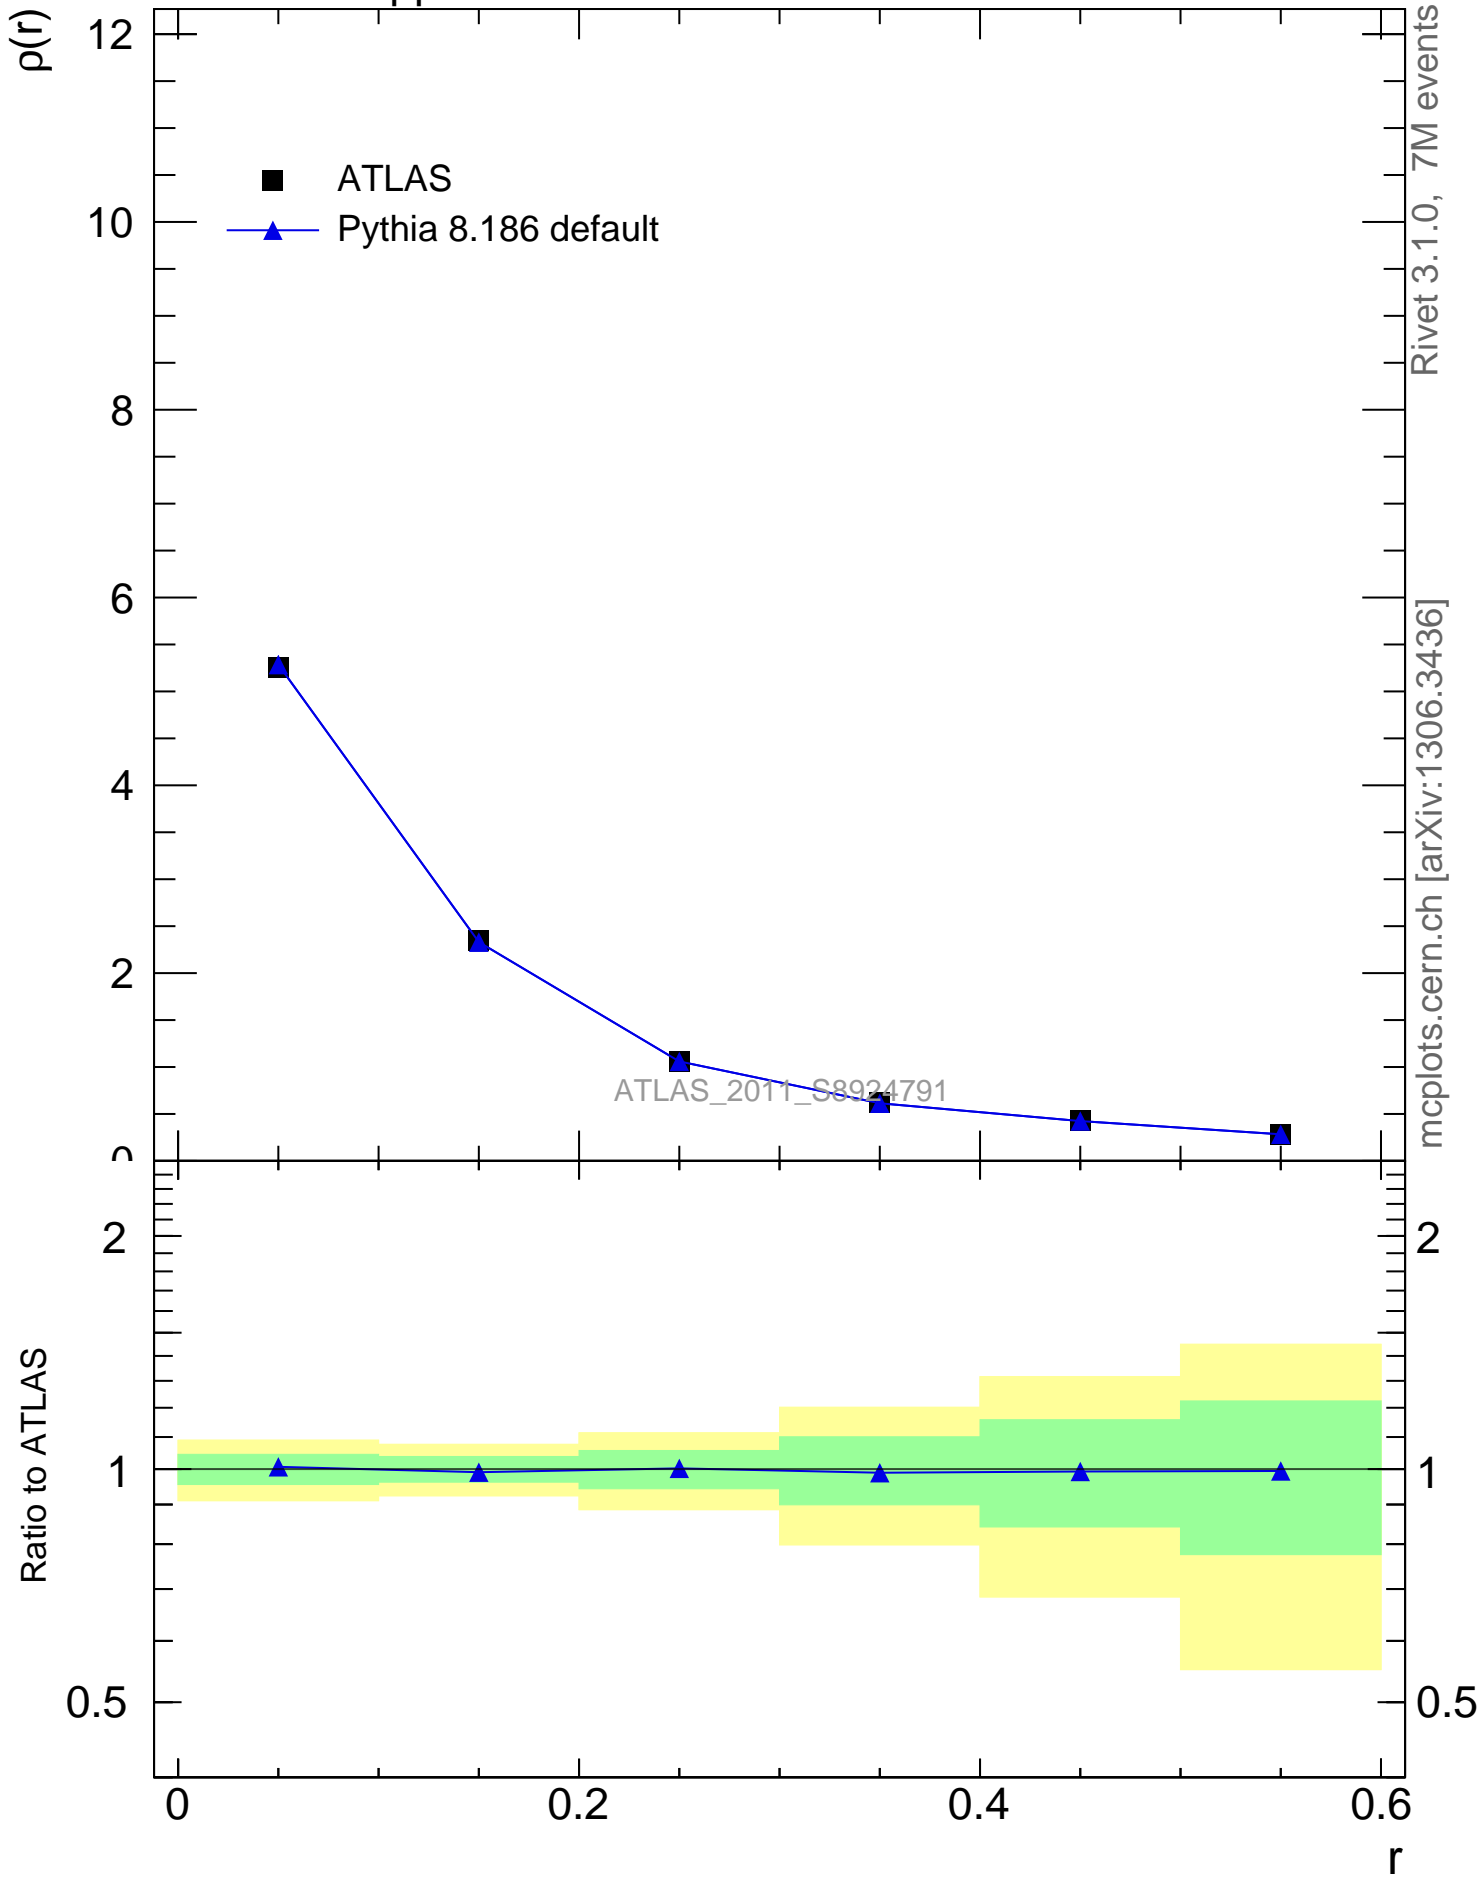

7000 GeV pp

Jets

Rivet 3.1.0, 7M events

mcplots.cern.ch [arXiv:1306.3436]

ATLAS\_2011\_S8924791

Ratio to ATLAS

2

1

0.5

0

0.2

0.4

0.6

$r$