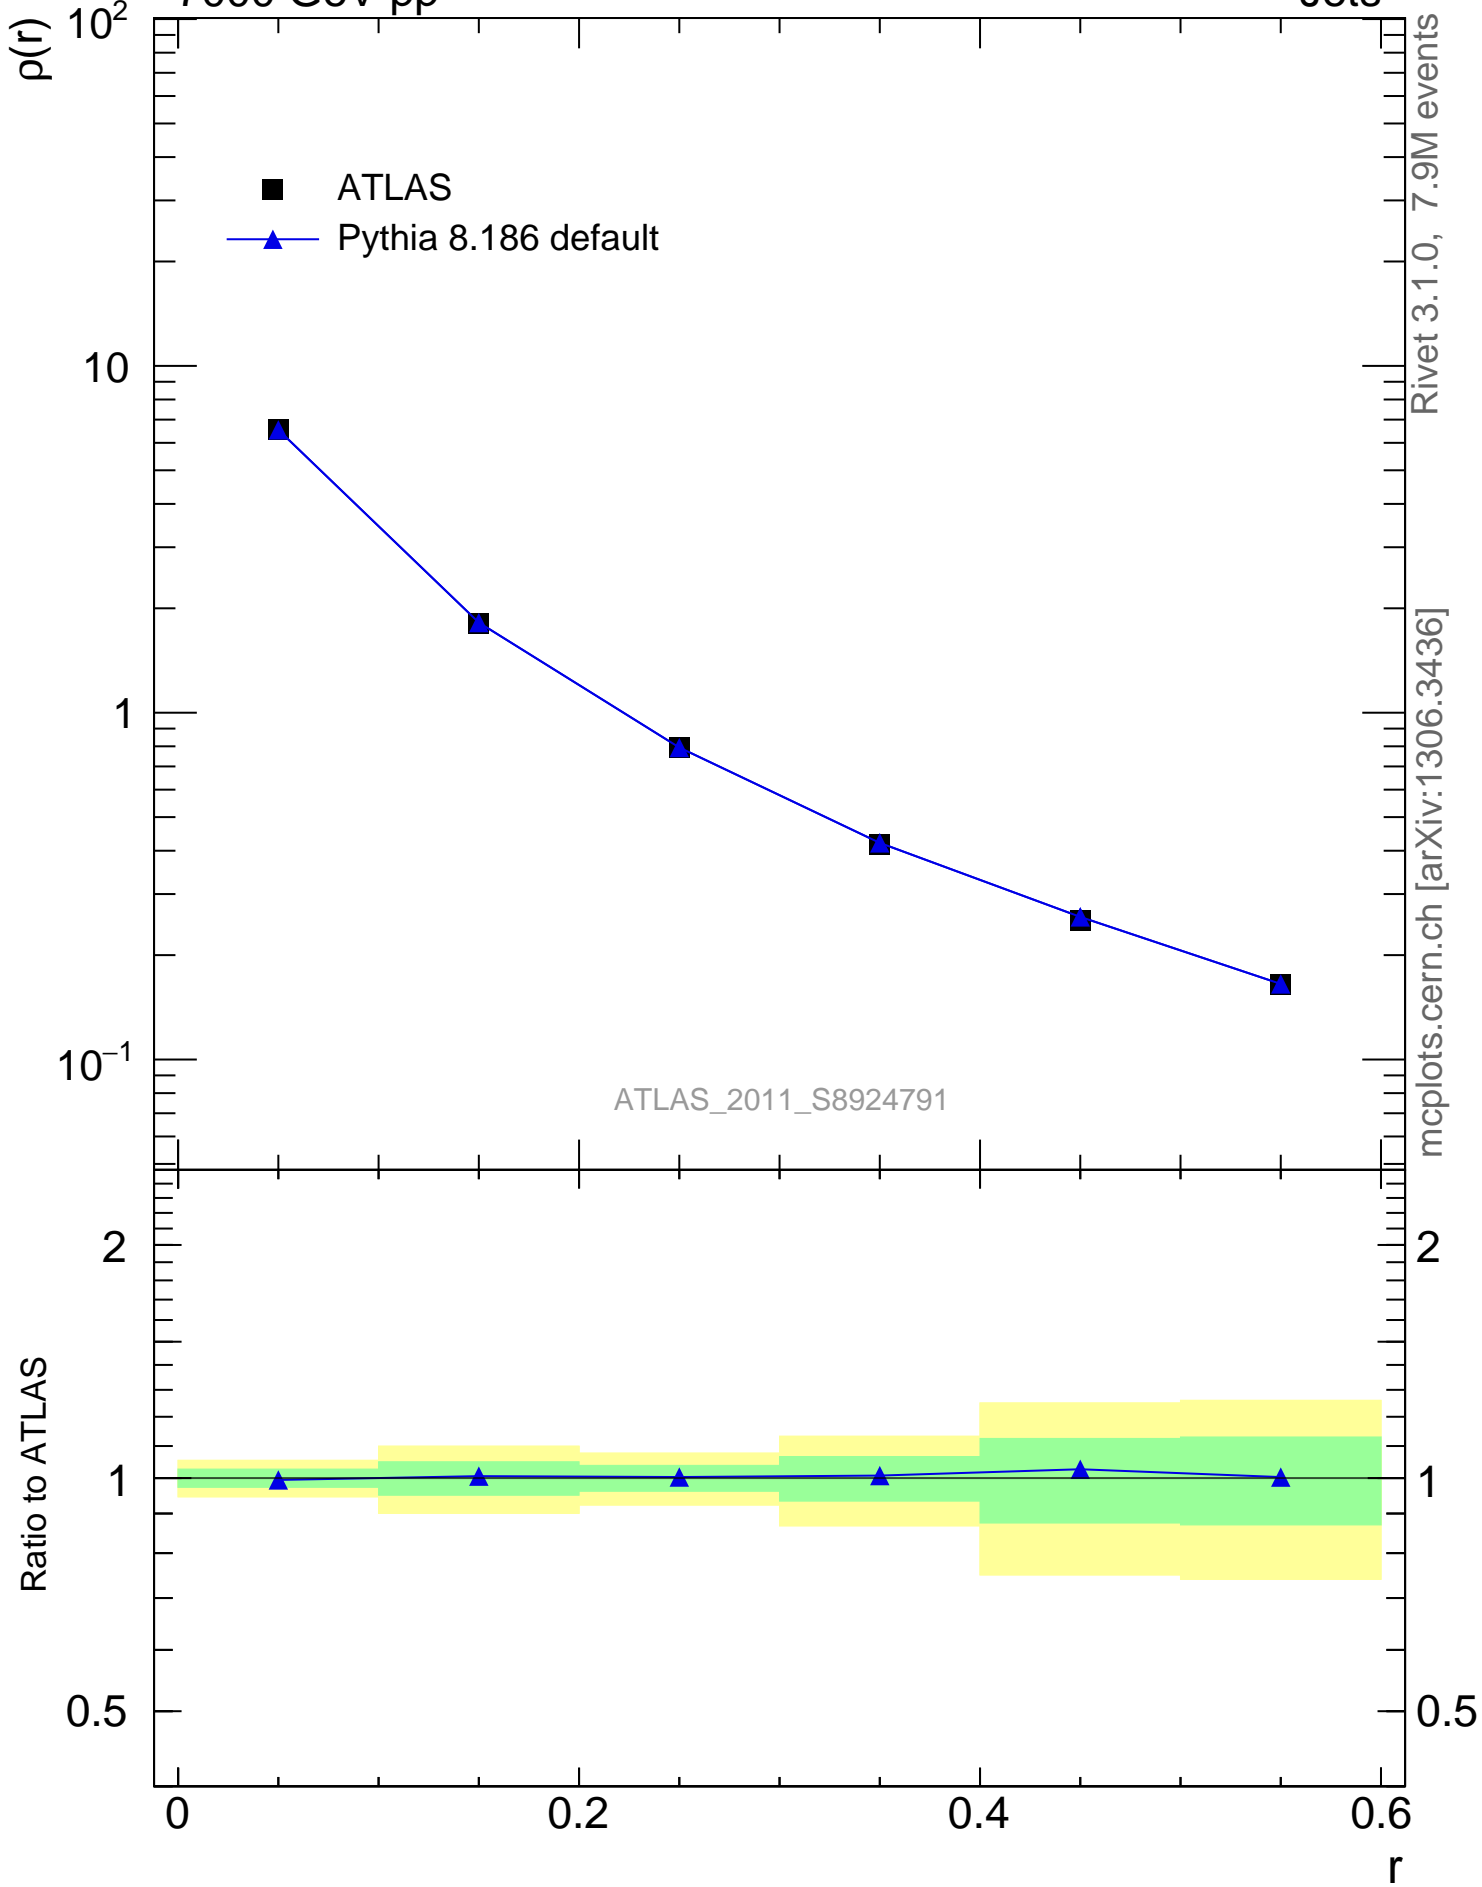

7000 GeV pp

Jets

Rivet 3.1.0, 7.9M events
mcplots.cern.ch [arXiv:1306.3436]

ATLAS_2011_S8924791

Ratio to ATLAS

Ratio to ATLAS

0 0.2 0.4 0.6
 r