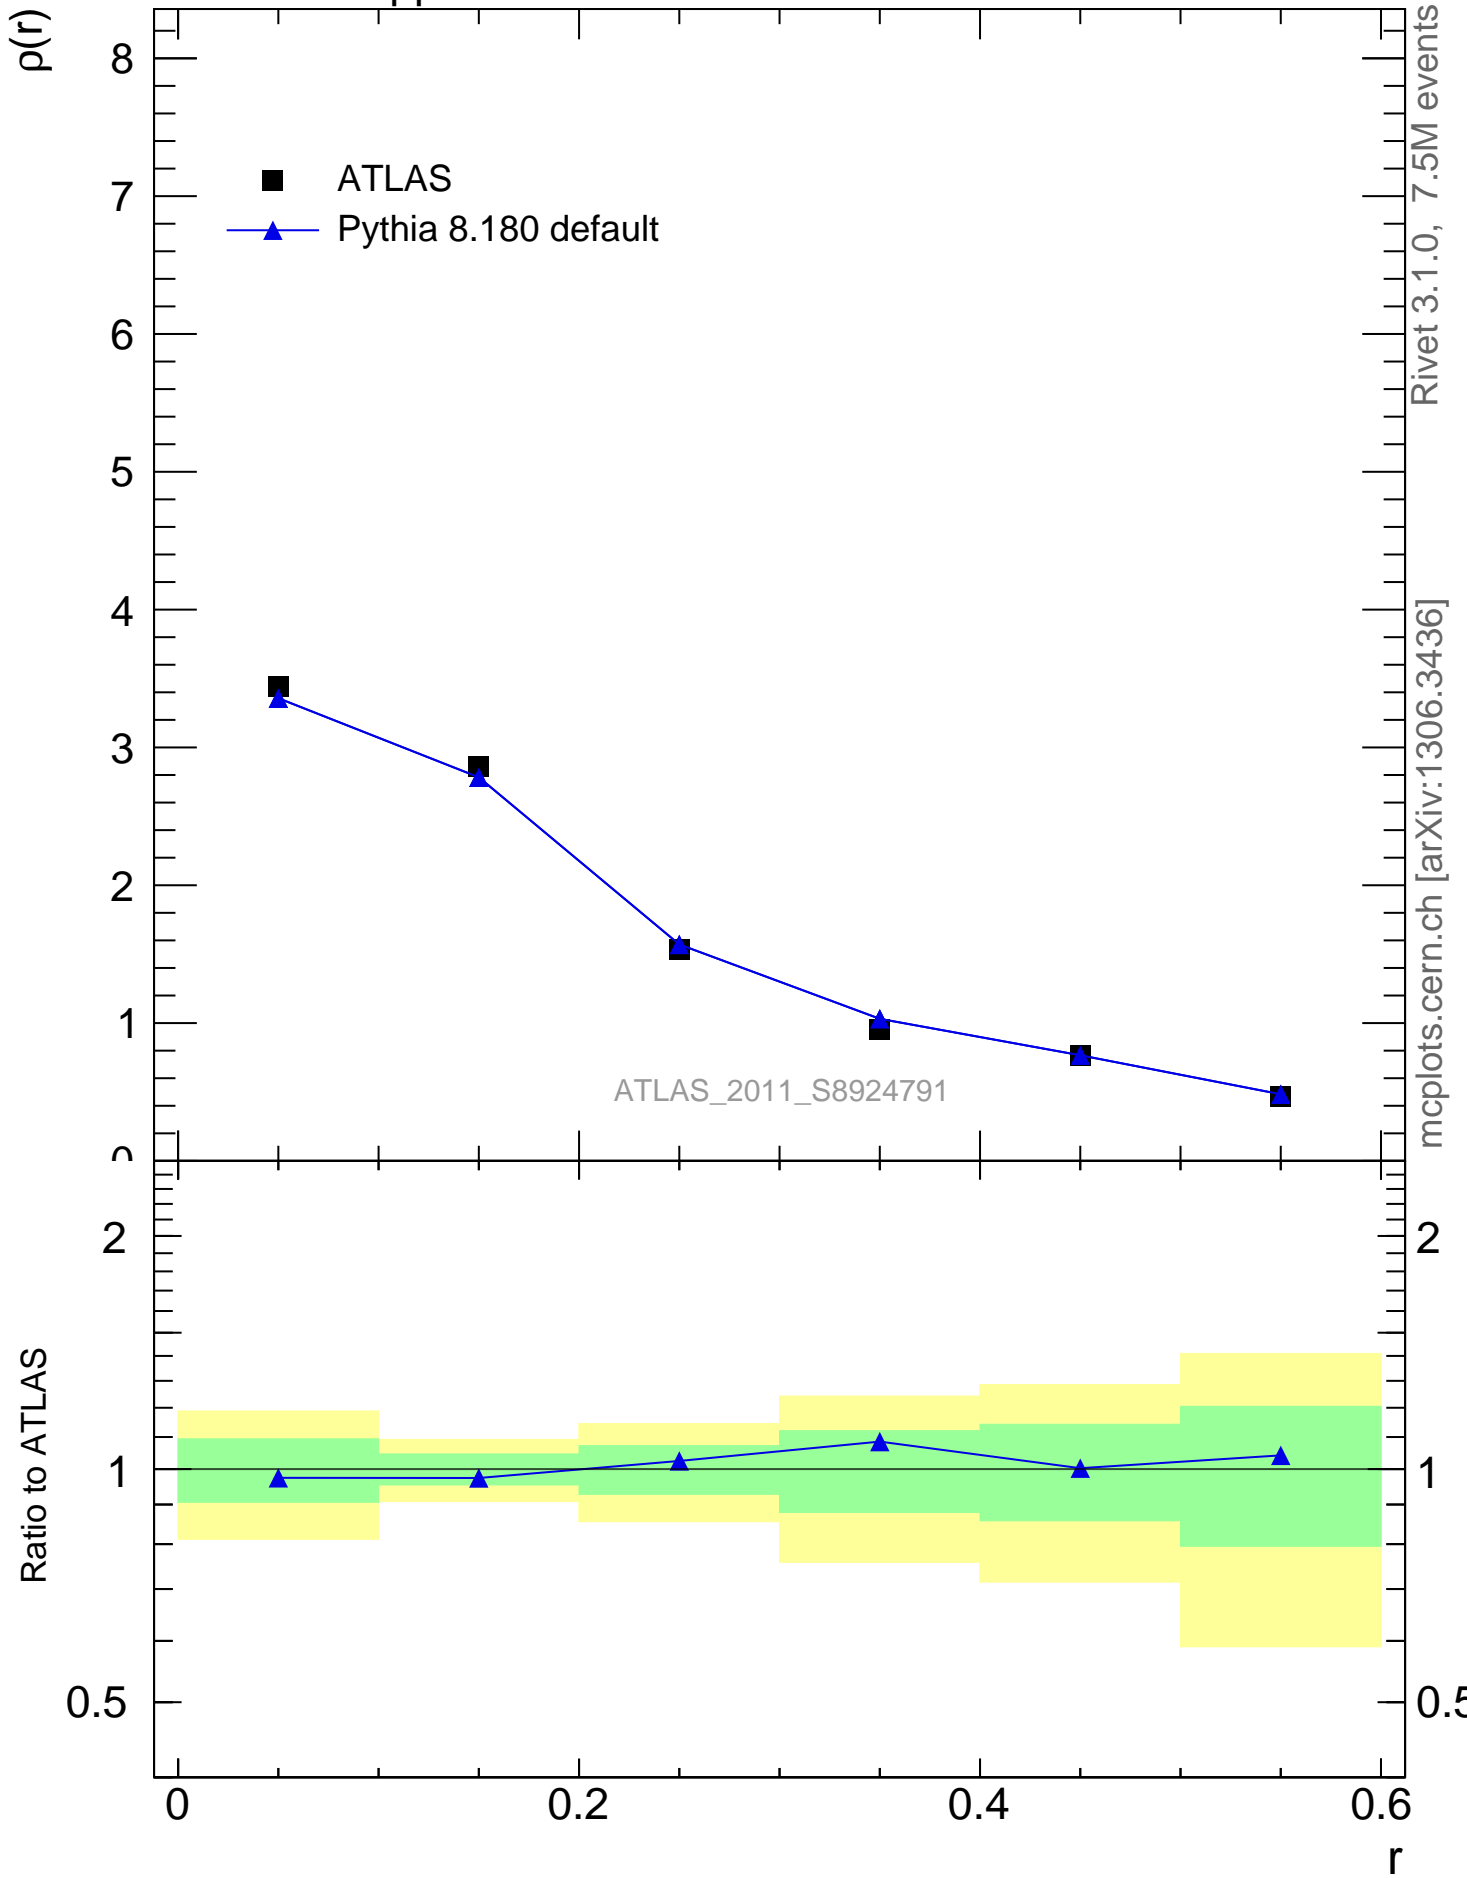

7000 GeV pp

Jets

■ ATLAS
▲ Pythia 8.180 default

ATLAS_2011_S8924791

Rivet 3.1.0, 7.5M events
mcplots.cern.ch [arXiv:1306.3436]

Ratio to ATLAS

Ratio to ATLAS