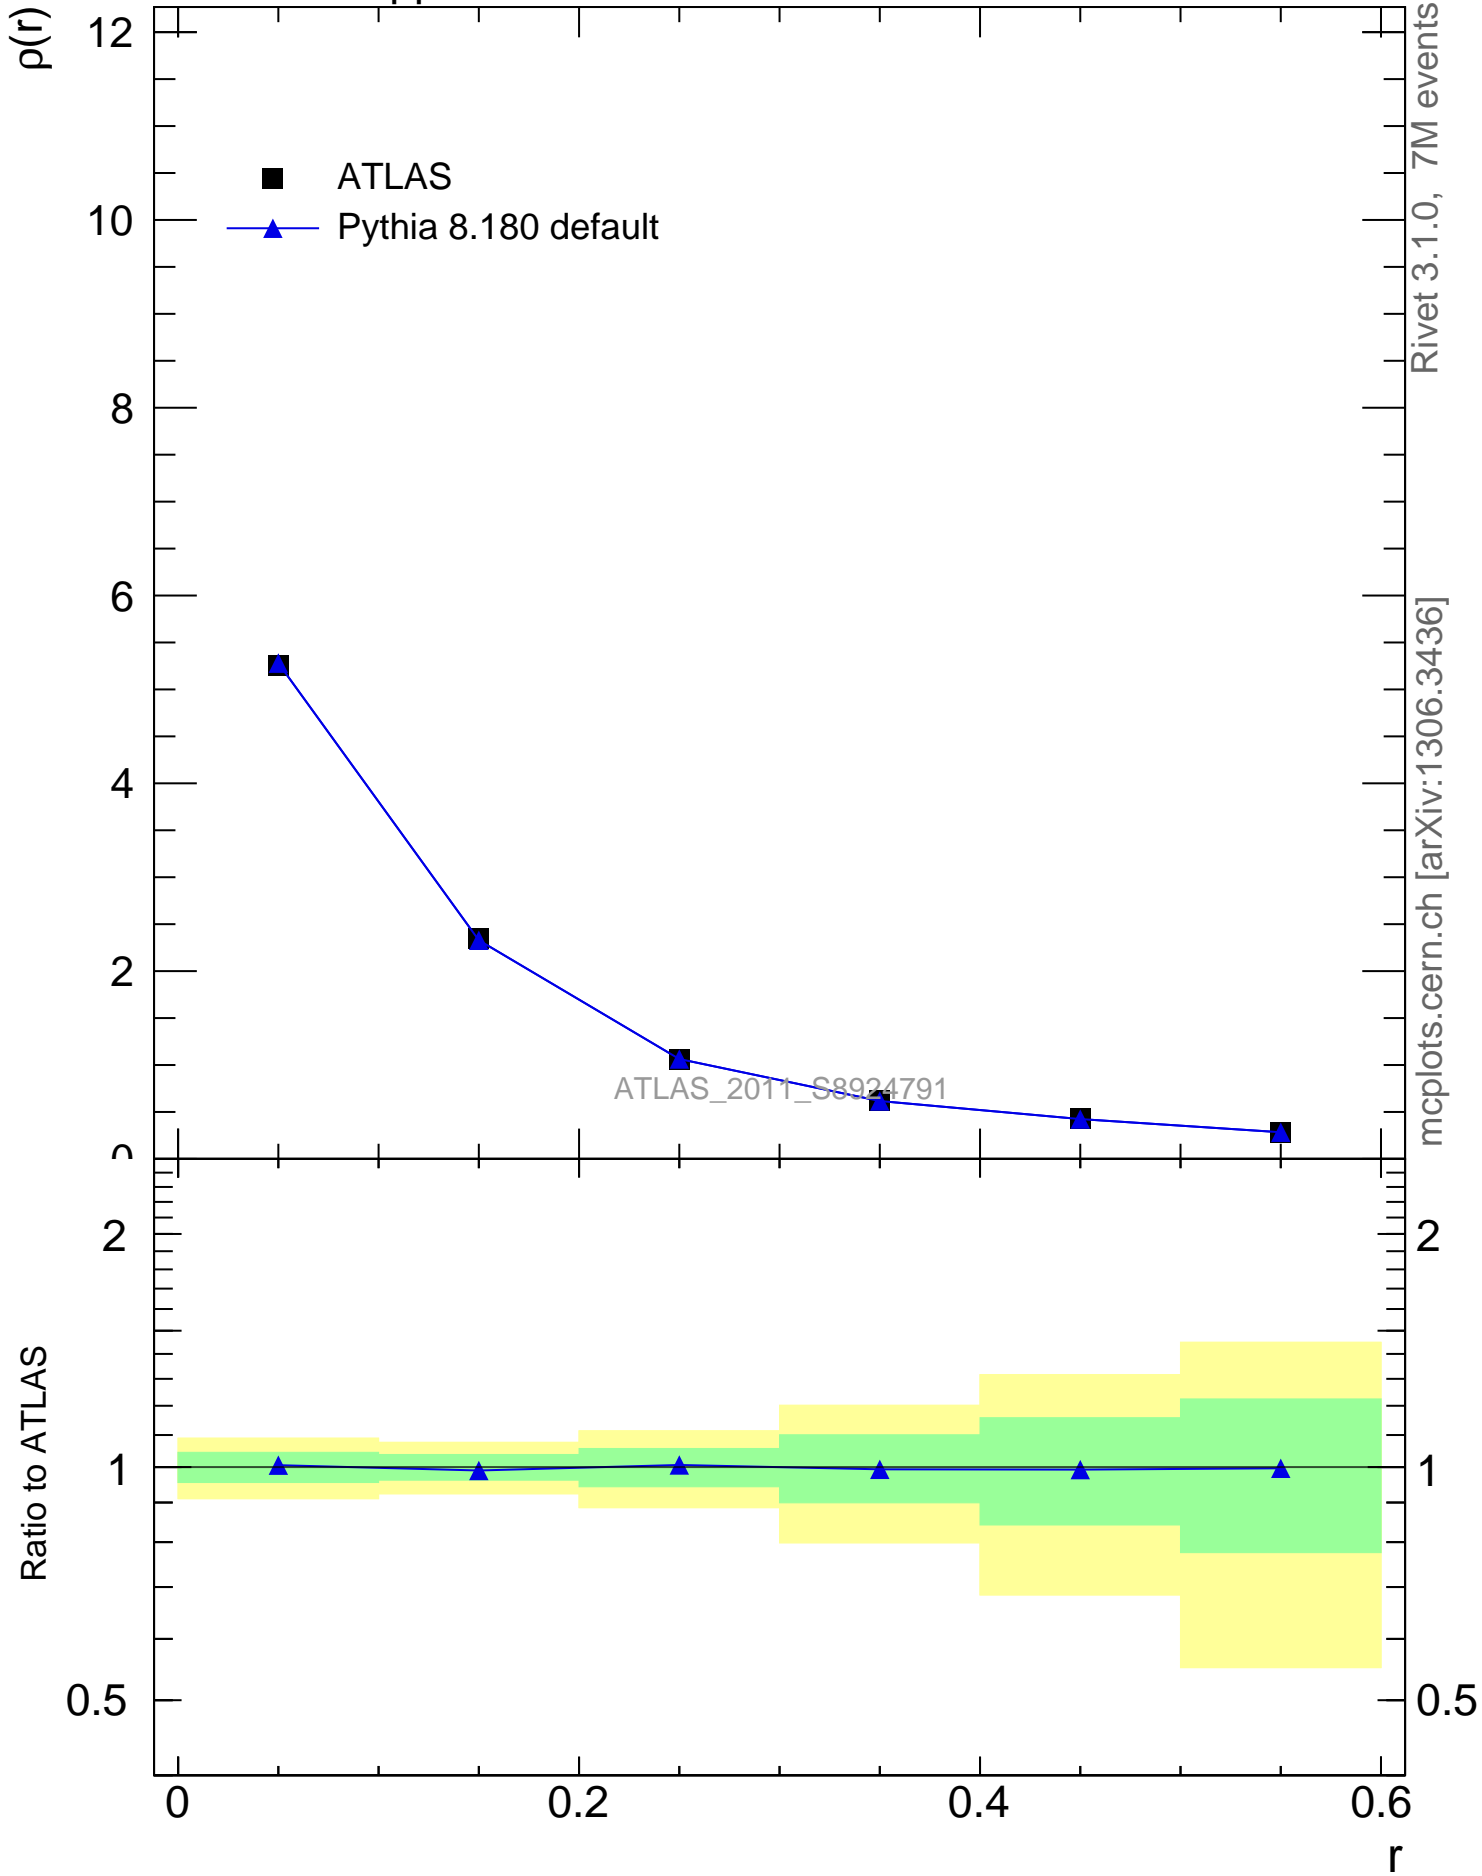

7000 GeV pp

Jets

Rivet 3.1.0, 7M events

mcplots.cern.ch [arXiv:1306.3436]

ATLAS_2011_S8924791

Ratio to ATLAS

2

1

0.5

r