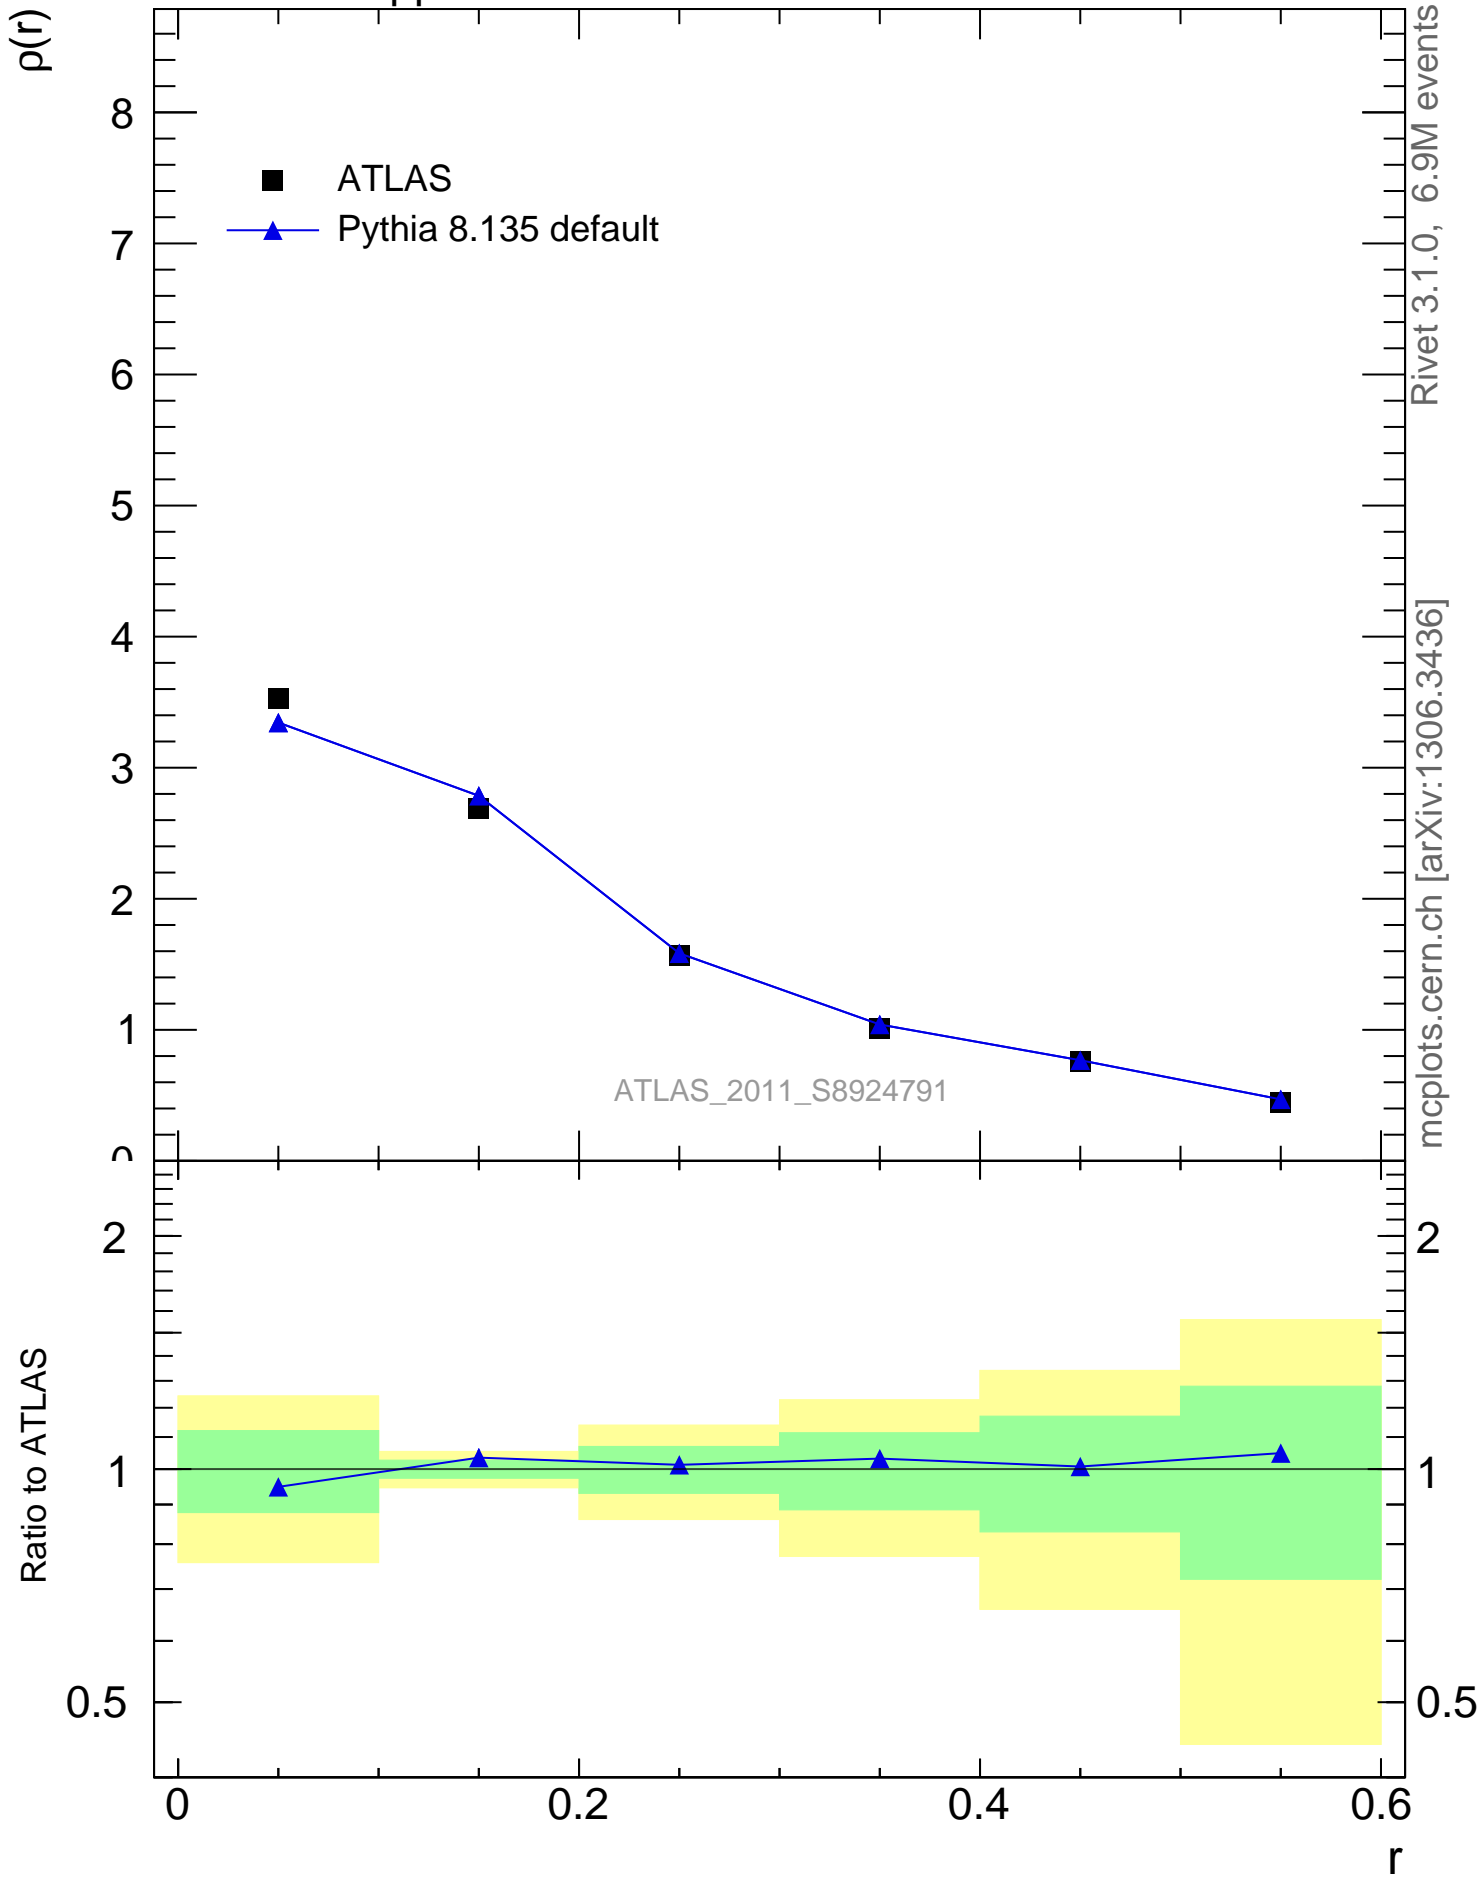

7000 GeV pp

Jets

Rivet 3.1.0, 6.9M events
mcplots.cern.ch [arXiv:1306.3436]

ATLAS_2011_S8924791

Ratio to ATLAS

$\rho(r)$

r

r