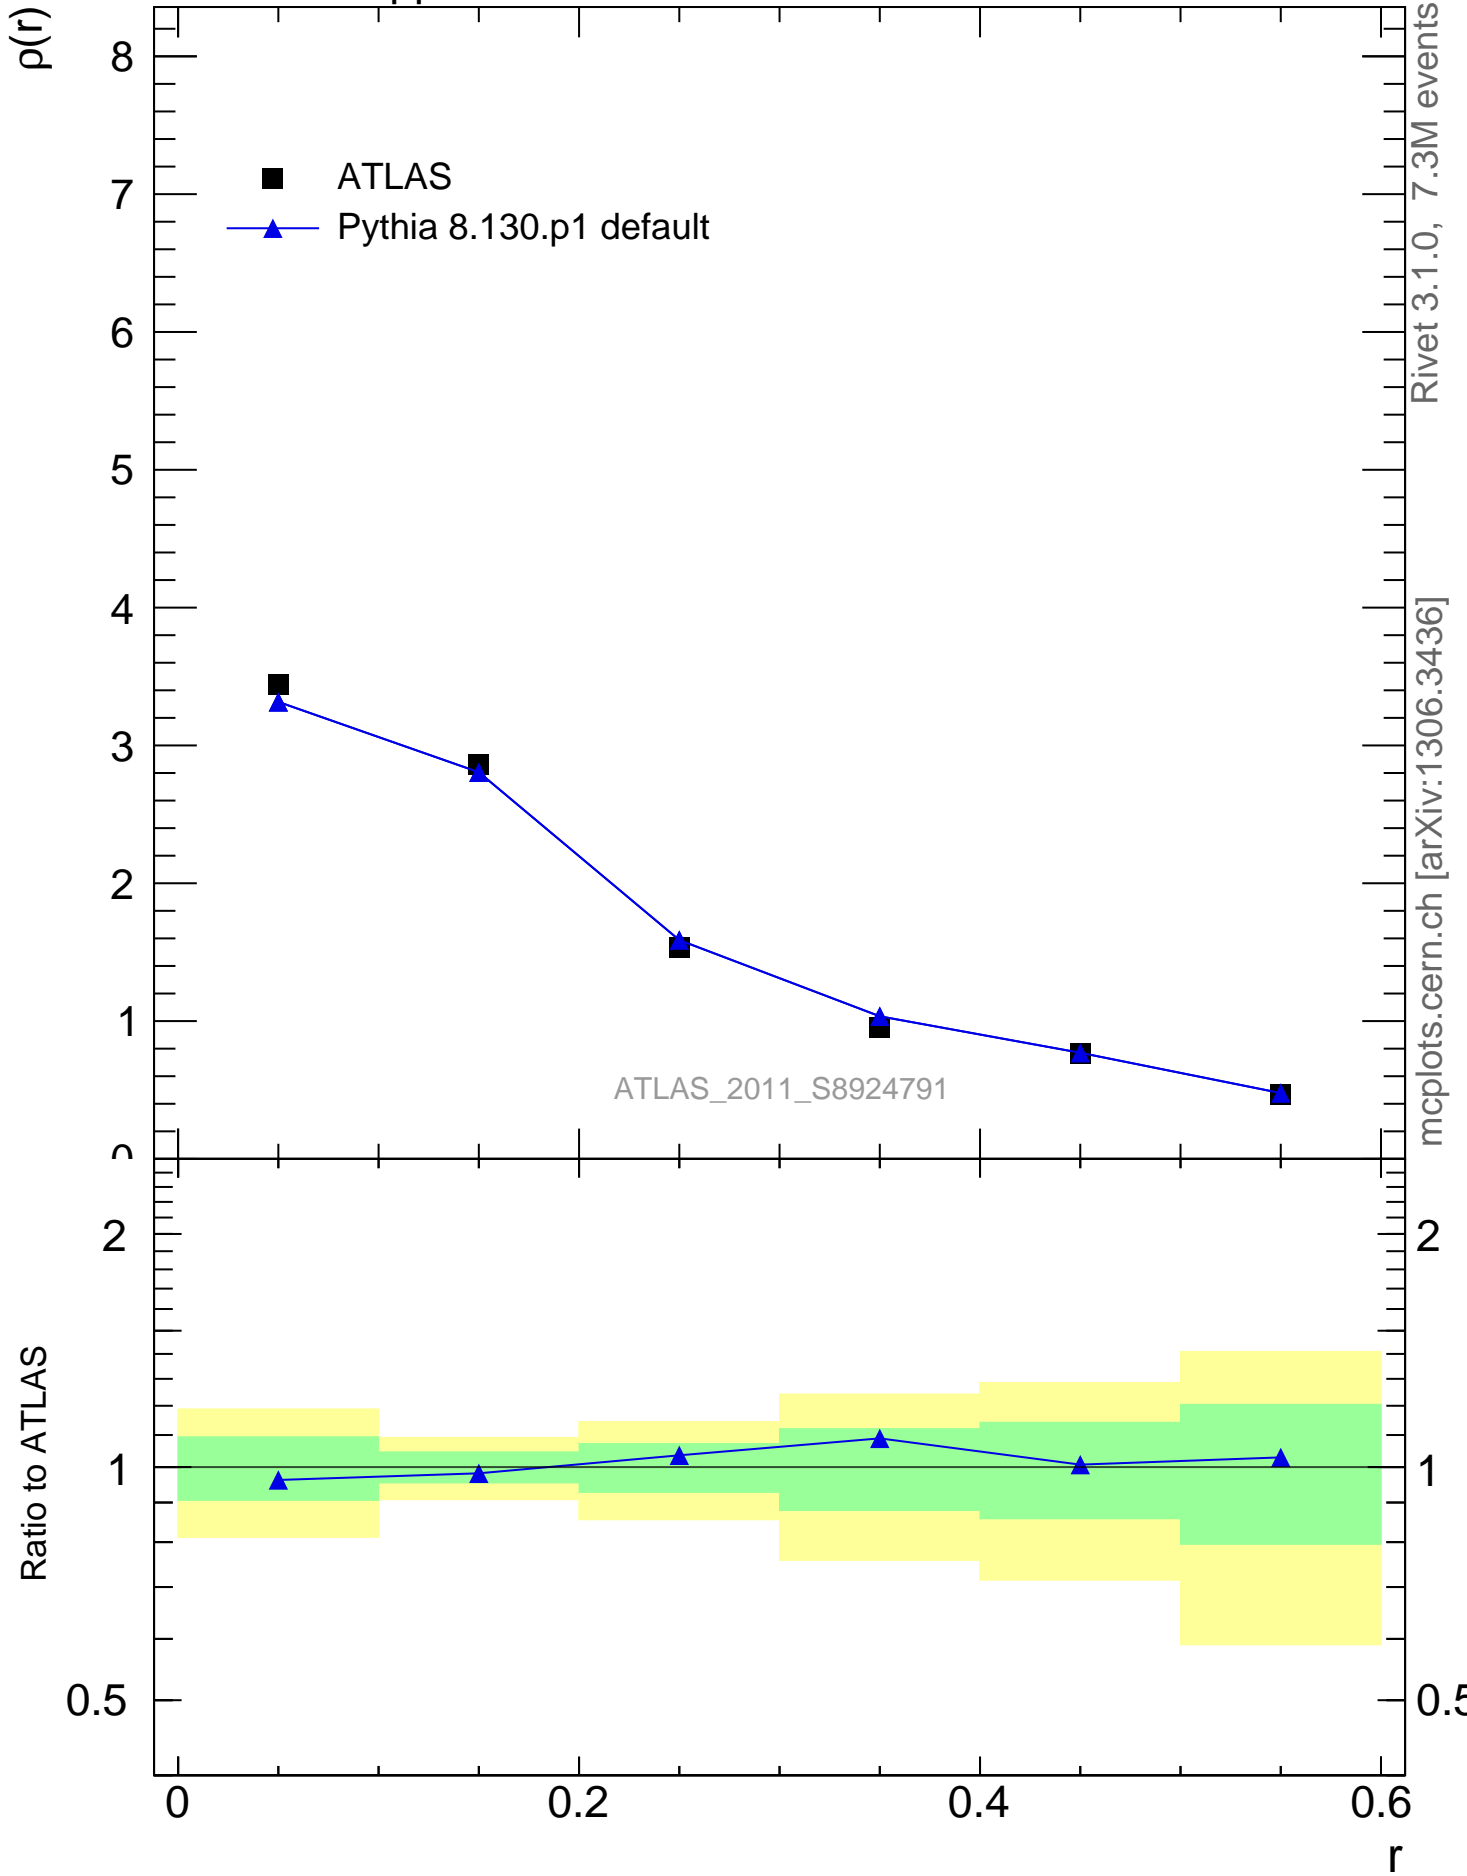

7000 GeV pp

Jets

■ ATLAS  
▲ Pythia 8.130.p1 default

ATLAS\_2011\_S8924791

Rivet 3.1.0, 7.3M events  
mcplots.cern.ch [arXiv:1306.3436]

Ratio to ATLAS

Ratio to ATLAS