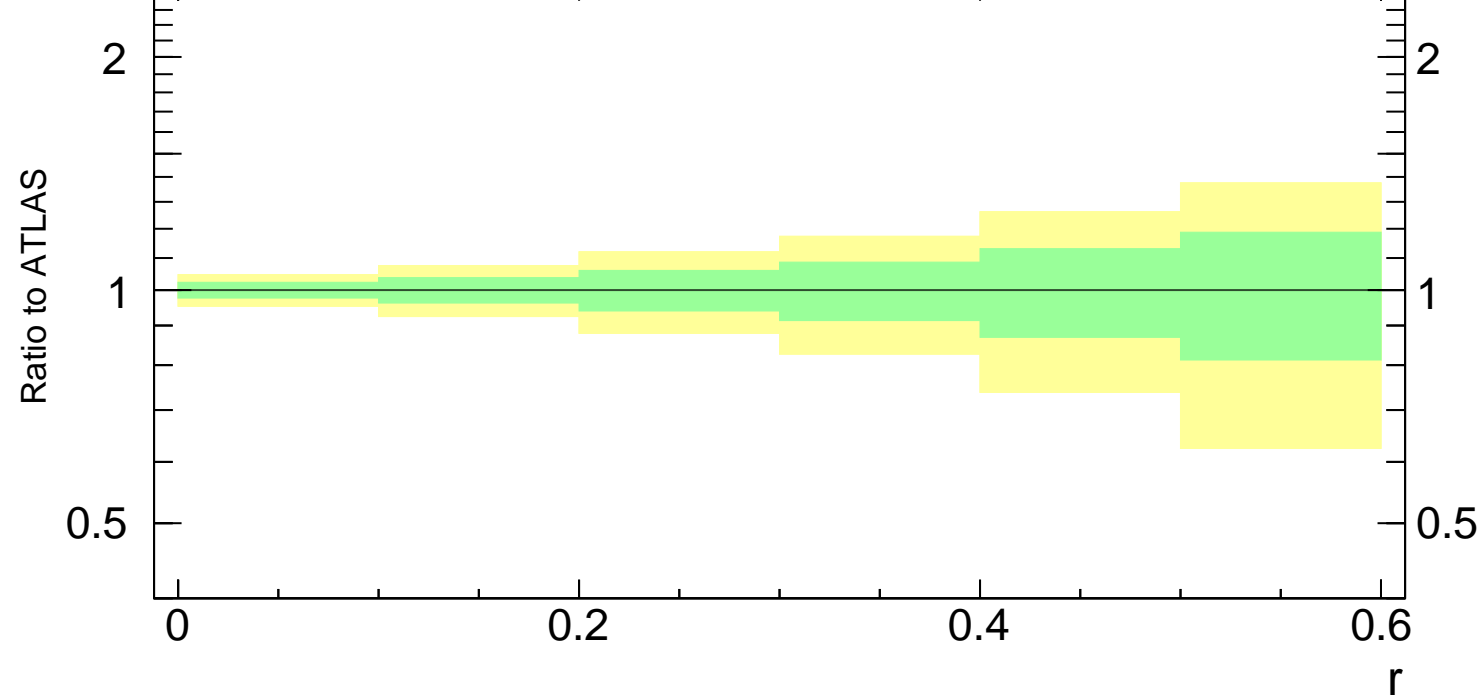

7000 GeV pp

Jets

■ ATLAS

(ATLAS_2011_S8924791)

mcplots.cern.ch [arXiv:1306.3436]

Ratio to ATLAS

r