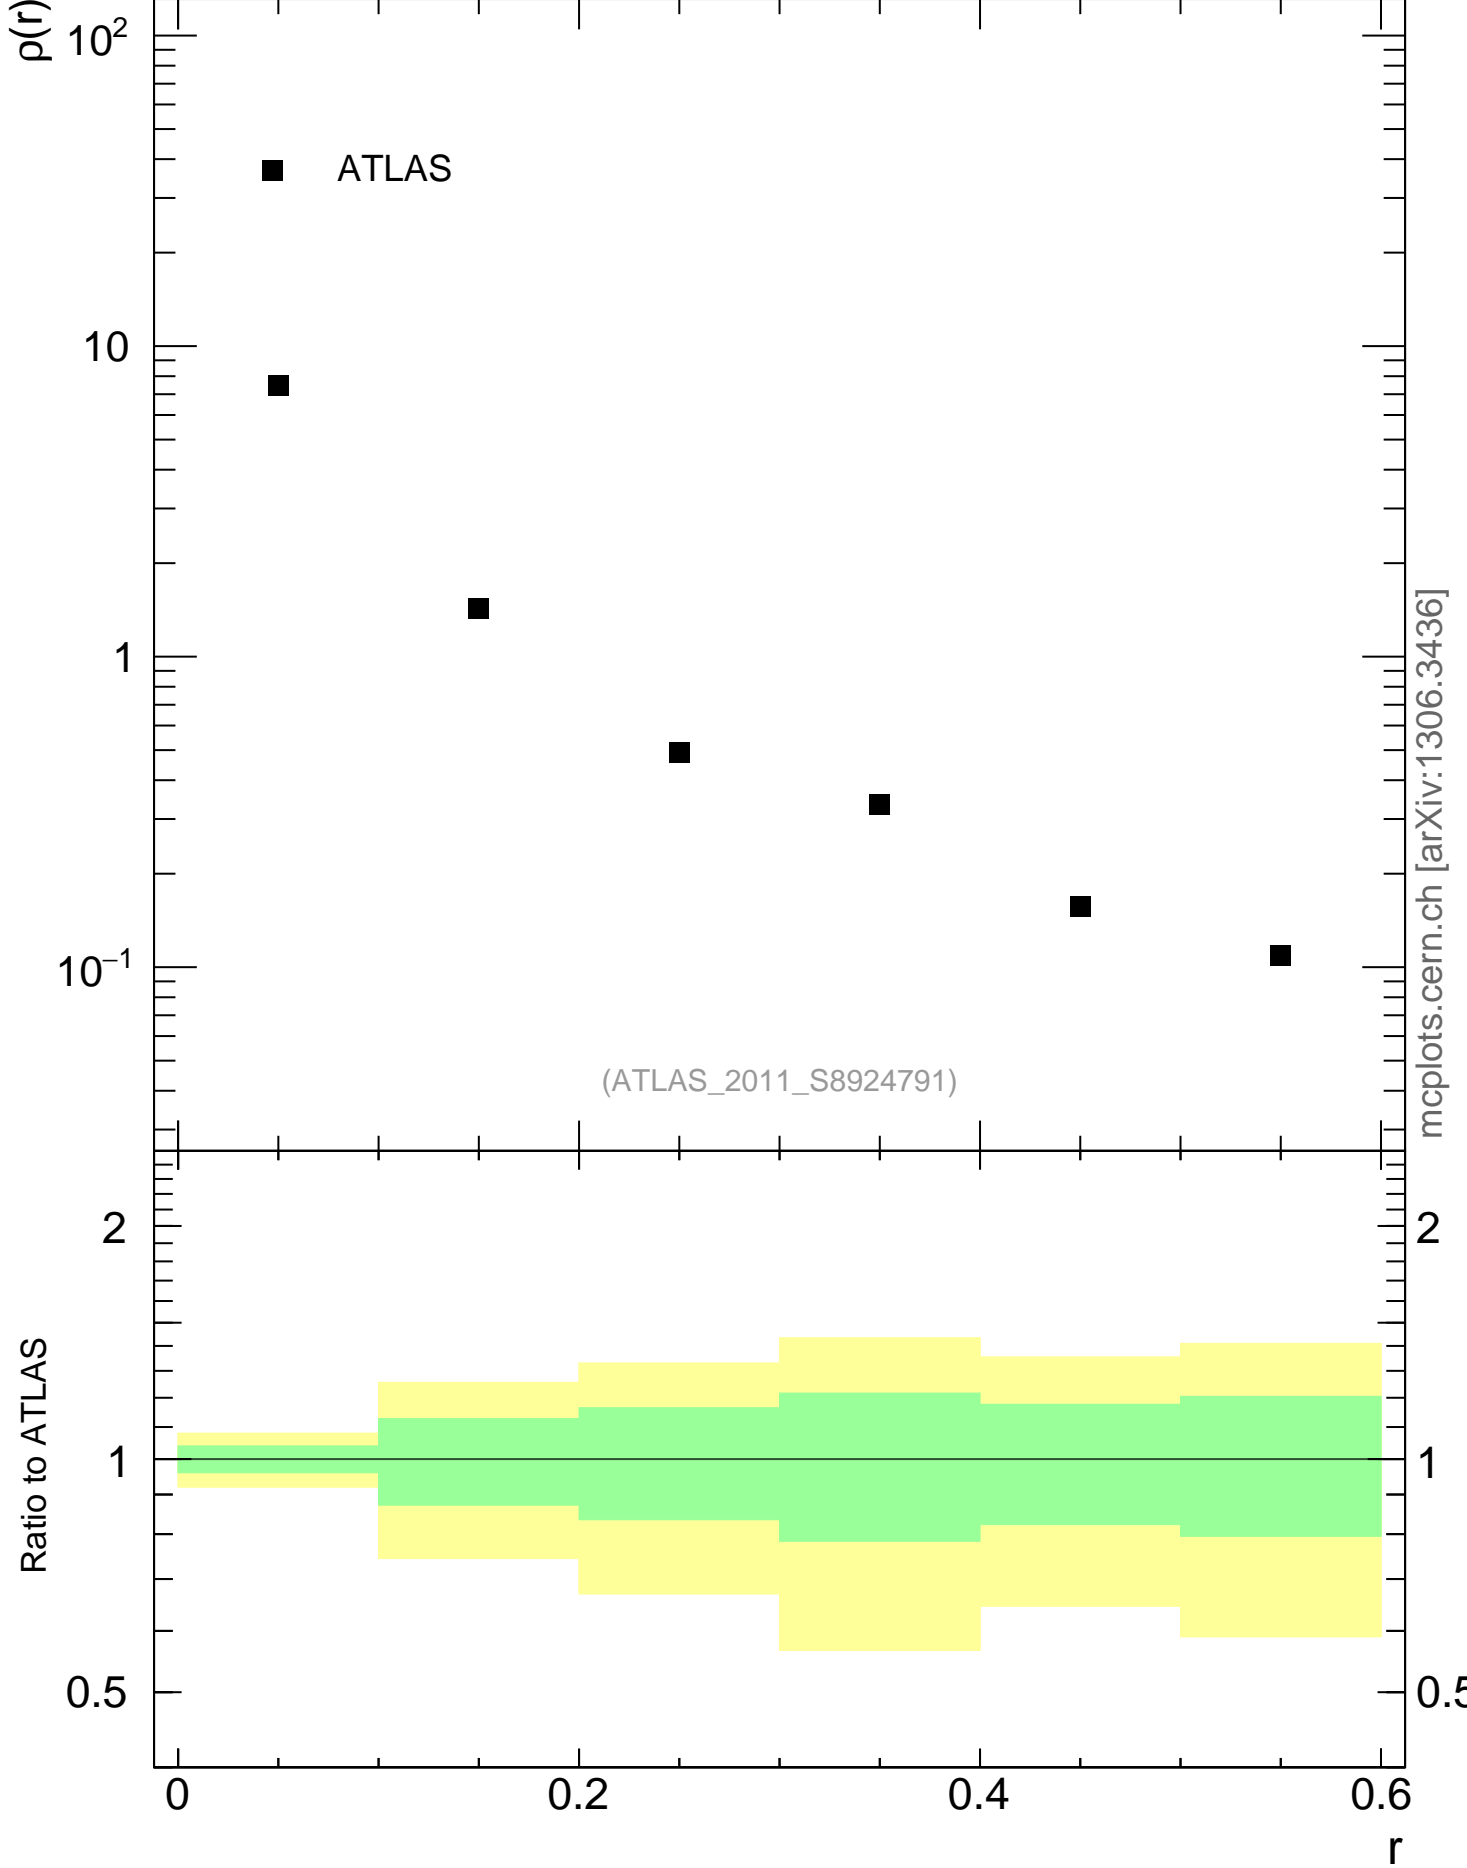

7000 GeV pp

Jets

mcplots.cern.ch [arXiv:1306.3436]

(ATLAS_2011_S8924791)

Ratio to ATLAS

$p(r)$

ATLAS

7000 GeV pp