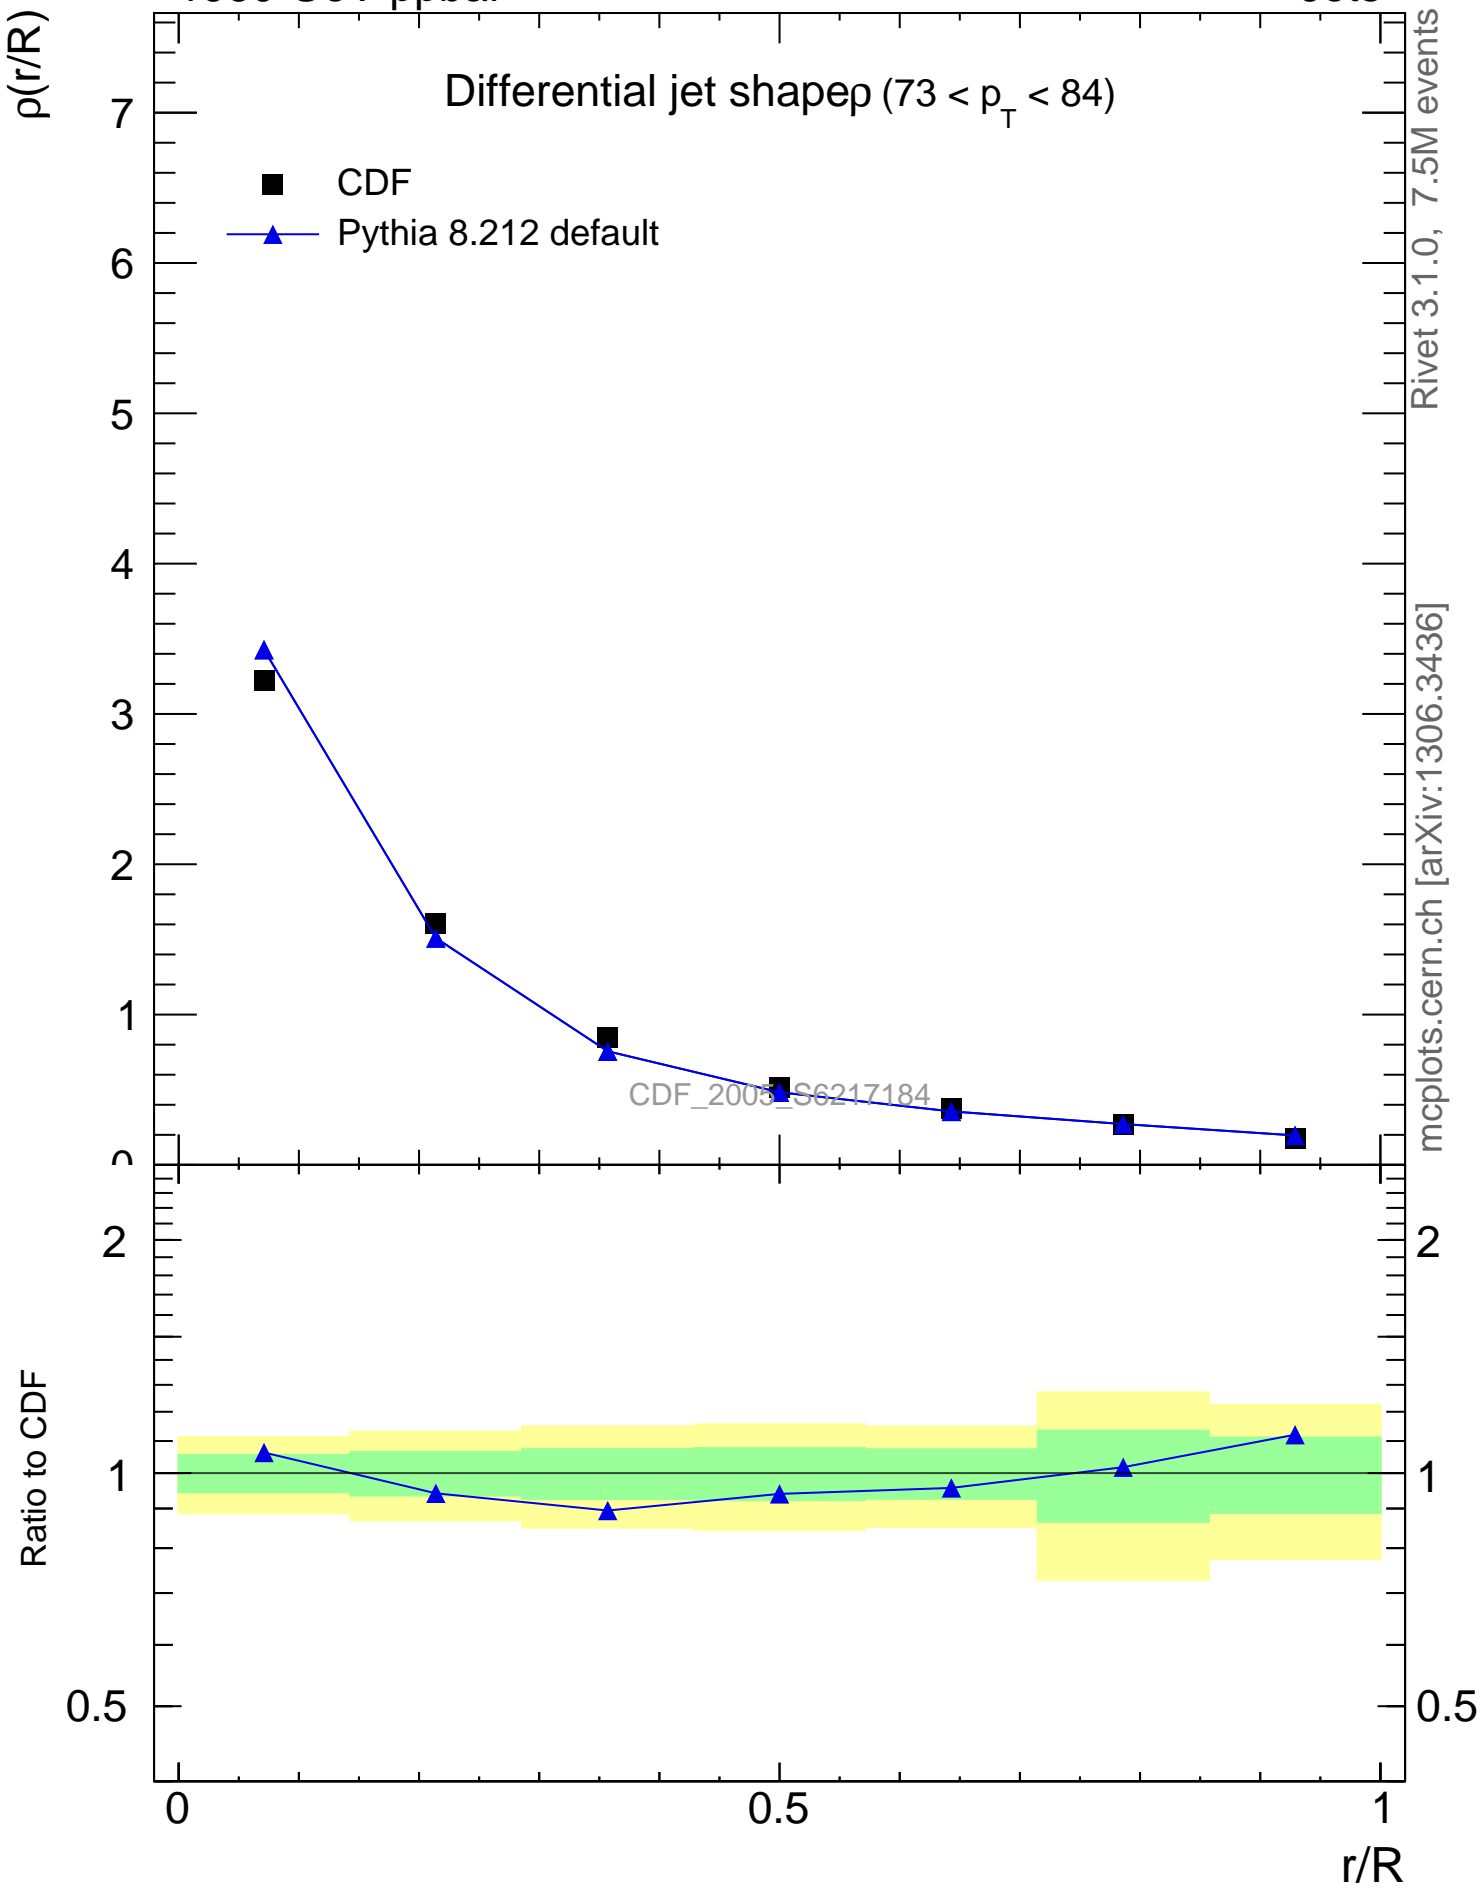

Differential jet shape $(73 < p_T < 84)$

■ CDF
▲ Pythia 8.212 default

CDF_2003_S6217184

Rivet 3.1.0, 7.5M events
mcplots.cern.ch [arXiv:1306.3436]